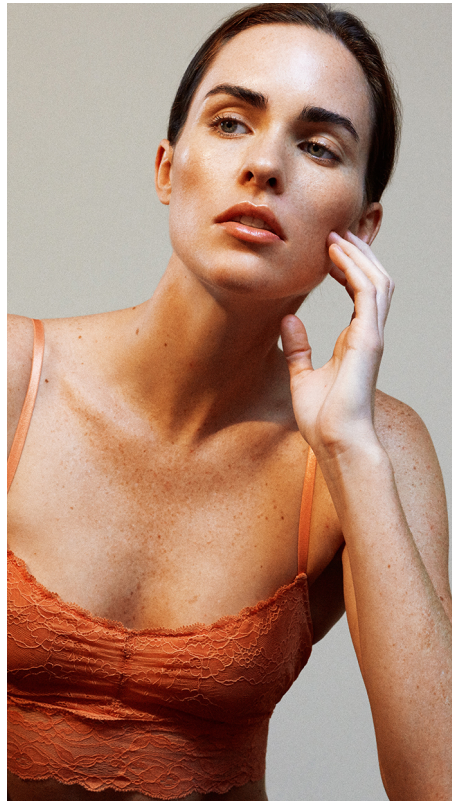

BRANDMODELS

BRIDGHAM

HAIR: LIGHT BROWN

EYES: BLUE/GREEN

HEIGHT: 5' 9"

CHEST: 32B

WAIST: 24

HIPS: 35

DRESS: 2/4

SHOE: 8.5

Beauty

38

© 2015 MICHAEL ILOBA