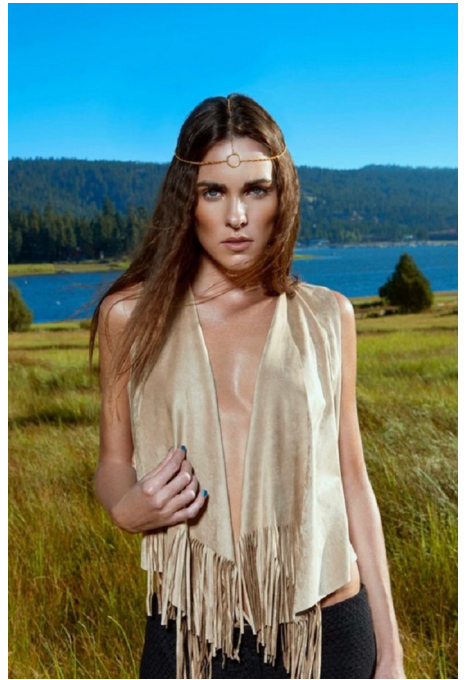

BRANDMODELS

BRIDGHAM

HAIR: LIGHT BROWN

EYES: BLUE/GREEN

HEIGHT: 5' 9"

CHEST: 32B

WAIST: 24

HIPS: 35

DRESS: 2/4

SHOE: 8.5

Beauty

38

© 2015 MICHAEL ILOBA