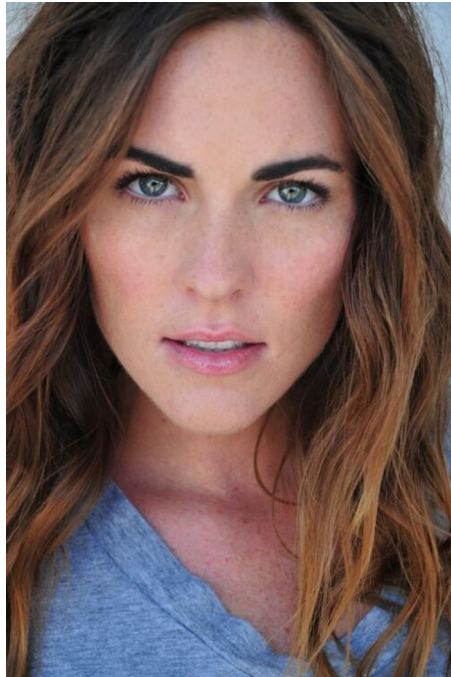

BRANDMODELS

BRIDGHAM

HAIR: LIGHT BROWN

EYES: BLUE/GREEN

HEIGHT: 5' 9"

CHEST: 32B

WAIST: 24

HIPS: 35

DRESS: 2/4

SHOE: 8.5

Beauty

38

© 2015 MICHAEL ILOBA