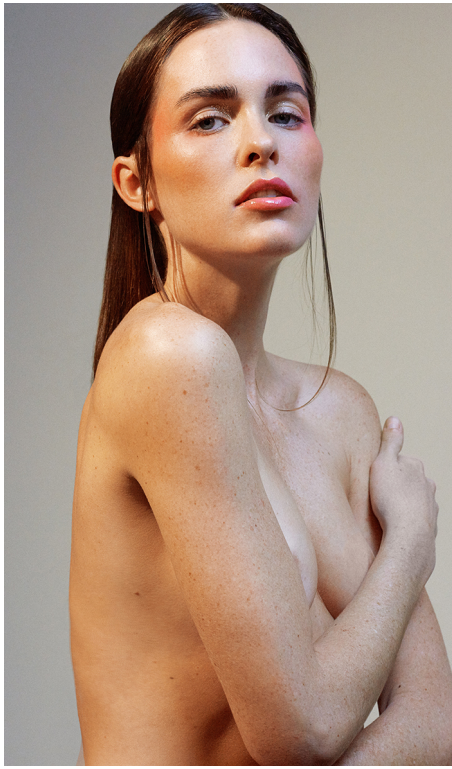

BRANDMODELS

BRIDGHAM

HAIR: LIGHT BROWN

EYES: BLUE/GREEN

HEIGHT: 5' 9"

CHEST: 32B

WAIST: 24

HIPS: 35

DRESS: 2/4

SHOE: 8.5

Beauty

38

© 2015 MICHAEL ILOBA