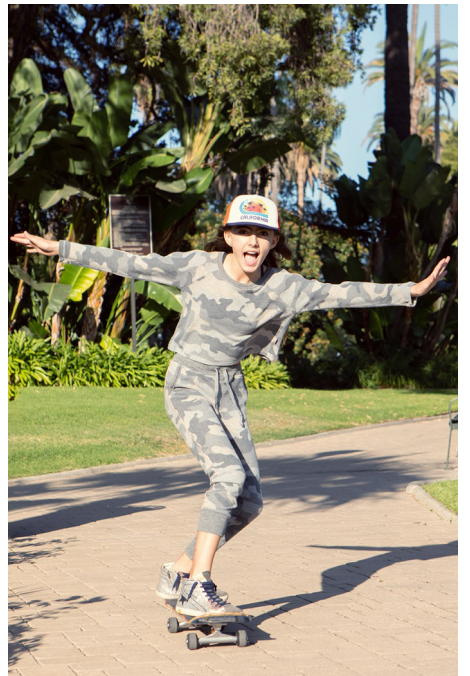

SHOE: -

SHAGGY SWEATER KNIT COAT

BACK TO SCHOOL, BACK TO STYLE

**TODAY ONLY!**  
EXCEPT & SPECIAL, THANKY U, 12

ALL OF THIS?  
 YES, PLEASE & THANK YOU.

**TWO DAYS ONLY!**  
EXCEPT & SPECIAL, THANKY U, 12

ALL KIDS  
 50% OFF

KIDS DEALS  
**3**  
TEES, TANKS & GRAPHIC TEES

5

**SATURDAY STEAL**  
EXCEPT & SPECIAL, THANKY U, 12

ALL JEANS  
 FOR THE FAME  
**50% OFF**

KIDS DEALS  
**3**  
TEES, TANKS & GRAPHIC TEES

ALL KIDS  
OLD NAVY ACTIVE  
**50% OFF**