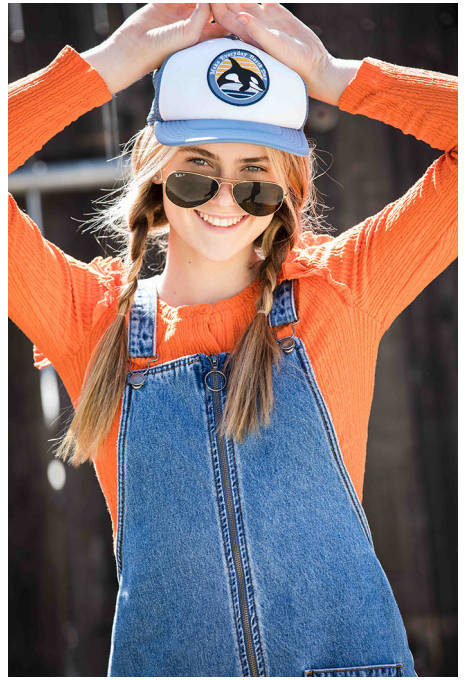

## MALLORY

HAIR: BLONDE

EYES: BLUE

HEIGHT: -

CHEST: -

WAIST: -

HIPS: -

DRESS: -

SHOE: -

SHOP SWEATERS