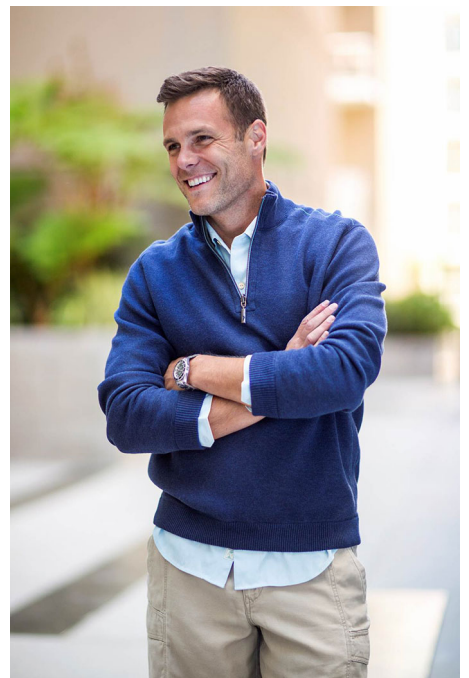

## KC GUYER

HAIR: BROWN

EYES: BROWN

HEIGHT: 6' 1"

INSEAM: 32

WAIST: 32

SHIRT: 16/34

SUIT: 42R

SHOE: 11

34 HOLIDAY GIFT IDEAS WE LOVE

NIGHTLIFE GONE WILD  
BY CHRISTOPHER HARRIS/GETTY IMAGES