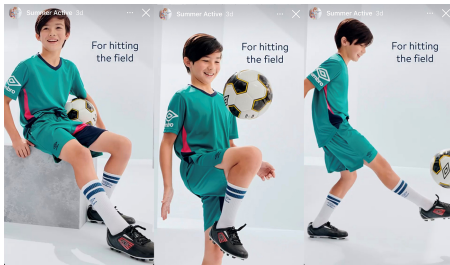

## KAISHU

HAIR: BROWN

EYES: BROWN

HEIGHT: 5'5"

INSEAM: -

WAIST: -

SHIRT: -

SUIT: -

# tee time

COOL & NEW GRAPHIC TEES  
FROM THEIR FAVORITE BRANDS.