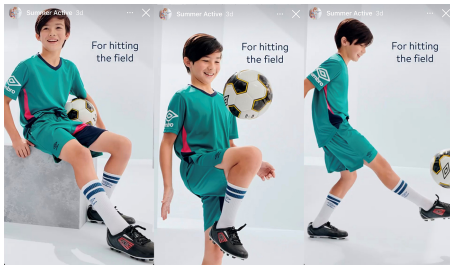

BRANDMODELS

KAISHU

HAIR: BROWN

EYES: BROWN

HEIGHT: 5'5"

INSEAM: -

WAIST: -

SHIRT: -

SUIT: -

SHOE: -

tee time
COOL & NEW GRAPHIC TEES
FROM THEIR FAVORITE BRANDS.

new for kids