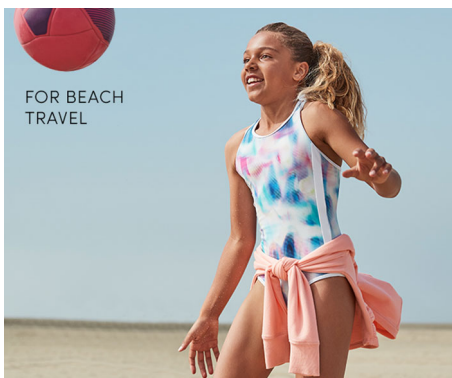

SHOE: -

STITCH FIX

SHOP GIRLS

5-STAR STYLES

Top-rated designs for her favorite activities.

SHOP GIRL BEST SELLERS

Bright as new

SHOP WHAT'S NEW

THE LATEST MUST-HAVES FOR GIRLS THIS SPRING.

FOR BEACH TRAVEL

SUN CHASER REVERSIBLE ONE PIECE >

"My daughter loves this! She loves switching out the color, and feels comfortable playing hard or laying by the pool. Fabric is soft and sturdy!"