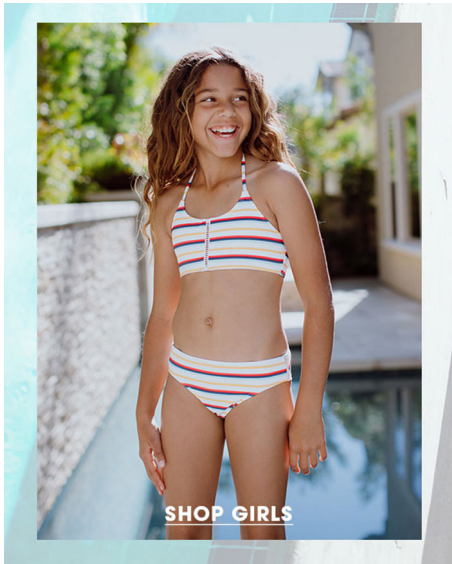

## MAKENA

HAIR: BROWN

EYES: HAZEL

HEIGHT: -

CHEST: -

WAIST: -

HIPS: -

DRESS: -

SHOE: -

STITCH FIX

SHOP GIRLS

5-STAR STYLES

Top-rated designs for her favorite activities.

SHOP GIRL BEST SELLERS

Bright as new

SHOP WHAT'S NEW

THE LATEST MUST-HAVES FOR GIRLS THIS SPRING.

FOR BEACH TRAVEL

SUN CHASER REVERSIBLE ONE PIECE >

"My daughter loves this! She loves switching out the color, and feels comfortable playing hard or laying by the pool. Fabric is soft and sturdy!"