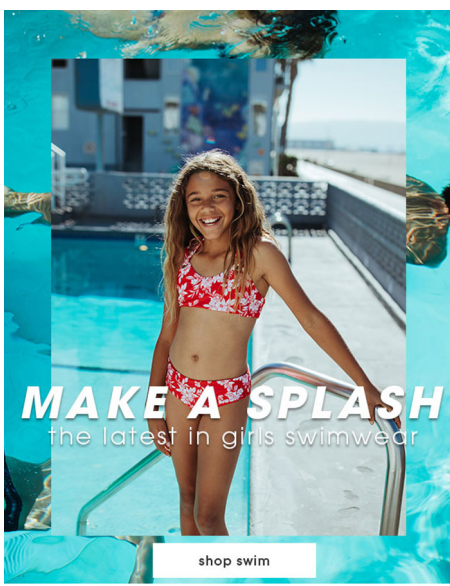

THE LATEST MUST-HAVES FOR GIRLS THIS SPRING.

FOR BEACH TRAVEL

SUN CHASER REVERSIBLE ONE PIECE >

"My daughter loves this! She loves switching out the color, and feels comfortable playing hard or laying by the pool. Fabric is soft and sturdy!"

—JACQUELINE

3

sunnies SHOP

5

swim SHOP

# SPRING'S 6 IN THE MIX

SHOP BOTTOMS

shop swim

BYRDS OF PARADISE FULL TILT ROXY SWIM

**HOLIDAY YOUR  OUT**

Athleta Girl / All Girl

*new*  
SWEATSHIRTS

SHOP SWEATSHIRTS