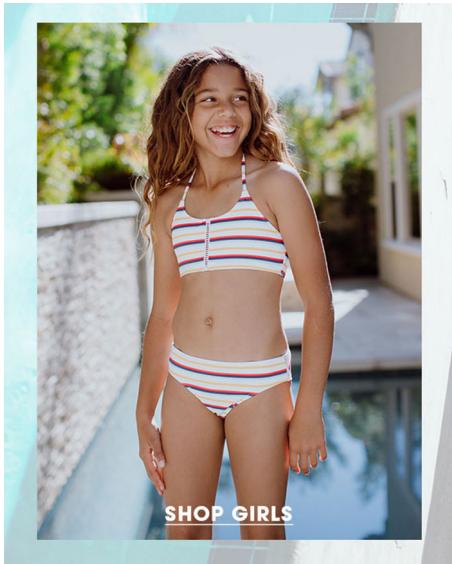

BRANDMODELS

MAKENA

HAIR: BROWN

EYES: HAZEL

HEIGHT: -

CHEST: -

WAIST: -

HIPS: -

DRESS: -

SHOE: -

STITCH FIX

SHOP GIRLS

5-STAR STYLES

Top-rated designs for her favorite activities.

SHOP GIRL BEST SELLERS

Bright as new

SHOP WHAT'S NEW

THE LATEST MUST-HAVES FOR GIRLS THIS SPRING.

FOR BEACH TRAVEL

SUN CHASER REVERSIBLE ONE PIECE >

"My daughter loves this! She loves switching out the color, and feels comfortable playing hard or laying by the pool. Fabric is soft and sturdy!"

—JACQUELINE

3

sunnies SHOP

5

swim SHOP

SPRING'S 6
IN THE MIX

SHOP BOTTOMS

BYRDS OF PARADISE FULL TILT ROXY SWIM