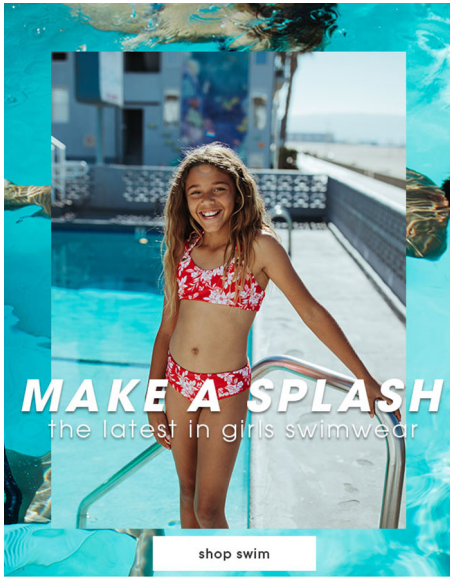

SHOP WHAT'S NEW

THE LATEST MUST-HAVES FOR GIRLS THIS SPRING.

FOR BEACH TRAVEL

SUN CHASER REVERSIBLE ONE PIECE >

"My daughter loves this! She loves switching out the color, and feels comfortable playing hard or laying by the pool. Fabric is soft and sturdy!"

—JACQUELINE

3

sunnies SHOP

5

swim SHOP

SPRING'S 6
IN THE MIX

SHOP BOTTOMS

BYRDS OF PARADISE FULL TILT ROXY SWIM