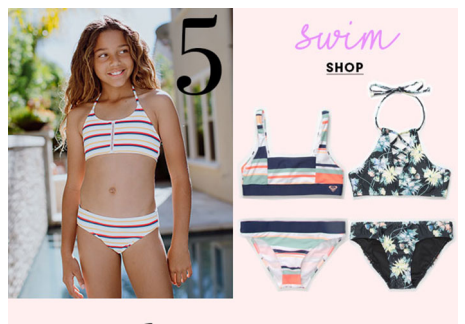

BRANDMODELS

MAKENA

HAIR: BROWN

EYES: HAZEL

HEIGHT: -

CHEST: -

WAIST: -

HIPS: -

DRESS: -

SHOE: -

STITCH FIX

SHOP GIRLS

5-STAR STYLES

Top-rated designs for her favorite activities.

SHOP GIRL BEST SELLERS

Bright as new

SHOP WHAT'S NEW

THE LATEST MUST-HAVES FOR GIRLS THIS SPRING.

FOR BEACH TRAVEL

SUN CHASER REVERSIBLE ONE PIECE >

"My daughter loves this! She loves switching out the color, and feels comfortable playing hard or laying by the pool. Fabric is soft and sturdy!"

—JACQUELINE

3

sunnies SHOP

5

swim SHOP

SPRING'S 6
IN THE MIX

SHOP BOTTOMS

BYRDS OF PARADISE FULL TILT ROXY SWIM