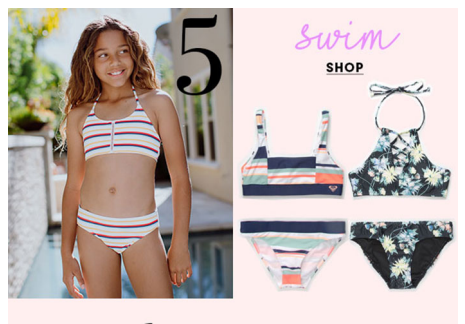

THE LATEST MUST-HAVES FOR GIRLS THIS SPRING.

FOR BEACH TRAVEL

SUN CHASER REVERSIBLE ONE PIECE >

"My daughter loves this! She loves switching out the color, and feels comfortable playing hard or laying by the pool. Fabric is soft and sturdy!"

—JACQUELINE

3

sunnies SHOP

5

swim SHOP