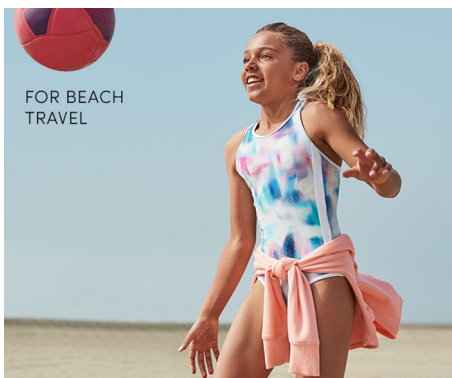

DRESS: -

SHOE: -

STITCH FIX

SHOP GIRLS

5-STAR STYLES

Top-rated designs for her favorite activities.

SHOP GIRL BEST SELLERS

Bright as new

SHOP WHAT'S NEW

THE LATEST MUST-HAVES FOR GIRLS THIS SPRING.

FOR BEACH TRAVEL

SUN CHASER REVERSIBLE ONE PIECE >

"My daughter loves this! She loves switching out the color, and feels comfortable playing hard or laying by the pool. Fabric is soft and sturdy!"