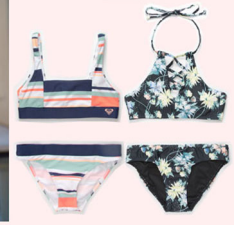

BRANDMODELS

MAKENA

HAIR: BROWN

EYES: HAZEL

HEIGHT: -

CHEST: -

WAIST: -

HIPS: -

SHOP WHAT'S NEW

THE LATEST MUST-HAVES FOR GIRLS THIS SPRING.

FOR BEACH TRAVEL

SUN CHASER REVERSIBLE ONE PIECE >

"My daughter loves this! She loves switching out the color, and feels comfortable playing hard or laying by the pool. Fabric is soft and sturdy!"

—JACQUELINE

3

sunnies SHOP

5

swim SHOP

SPRING'S 6
IN THE MIX

SHOP BOTTOMS

BYRDS OF PARADISE FULL TILT ROXY SWIM