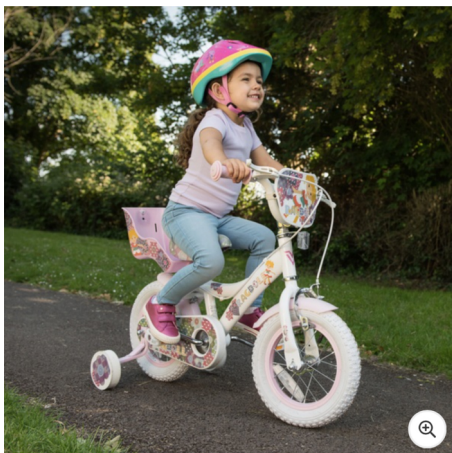

88%
of parents would
recommend
Childs Farm
shampoo to
their friends*