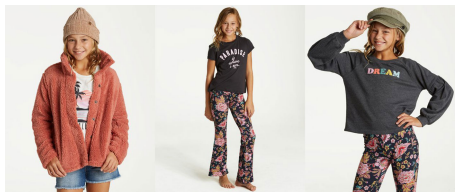

BRANDMODELS

LUCY

HAIR: BROWN

EYES: BROWN

HEIGHT: -

CHEST: -

WAIST: -

HIPS: -

DRESS: -

SHOE: -

RSQ
JEANS

INTRODUCING
THE NEW STRAIGHT LEG

BUY ONE
GET ONE **50% OFF**

[SHOP RSQ](#)

girls shorts
30% OFF
*SELECT STYLES

SHOP GRAPHIC TEES

All dressed up

IN THE LATEST DRESSES & ROMPERS FOR SPRING

SHOP DRESSES + ROMPERS

shop now

Fresh new styles for Girls are here!

SHOP STRIPES