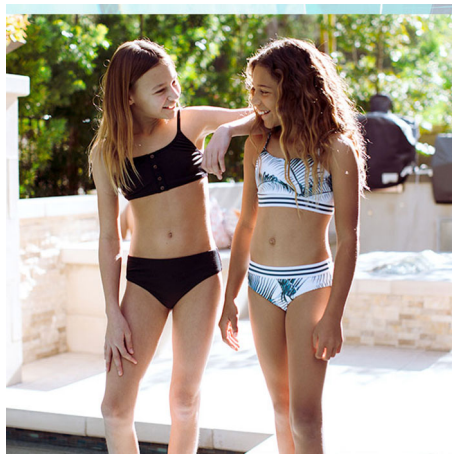

DRESS: -

SHOE: -

RSQ
JEANS

INTRODUCING
THE NEW STRAIGHT LEG

BUY ONE
GET ONE **50% OFF**

[SHOP RSQ](#)

girls shorts
30% OFF
*SELECT STYLES

SHOP GRAPHIC TEES

All dressed up

IN THE LATEST DRESSES & ROMPERS FOR SPRING

SHOP DRESSES + ROMPERS

shop now

Fresh new styles for Girls are here!

SHOP STRIPES