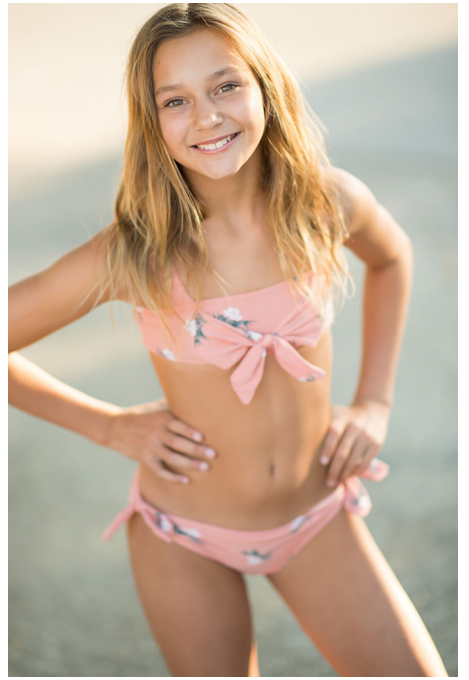

BRANDMODELS

LUCY

HAIR: BROWN

EYES: BROWN

HEIGHT: -

CHEST: -

WAIST: -

HIPS: -

DRESS: -

SHOE: -

RSQ
JEANS

INTRODUCING
THE NEW STRAIGHT LEG

BUY ONE
GET ONE **50% OFF**

[SHOP RSQ](#)

girls shorts
30% OFF
*SELECT STYLES

SHOP GRAPHIC TEES

All dressed up

IN THE LATEST DRESSES & ROMPERS FOR SPRING

SHOP DRESSES + ROMPERS

SPRING
INTO NEW

shop now

Fresh new styles for Girls are here!

HYPED
ON STRIPES

SHOP STRIPES