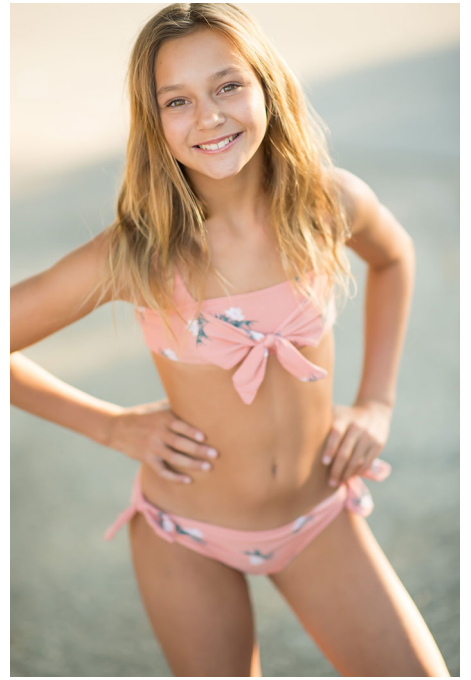

BRANDMODELS

LUCY

HAIR: BROWN

EYES: BROWN

HEIGHT: -

CHEST: -

WAIST: -

HIPS: -

DRESS: -

SHOE: -

RSQ
JEANS

INTRODUCING
THE NEW STRAIGHT LEG

BUY ONE
GET ONE **50% OFF**

[SHOP RSQ](#)

girls shorts
30% OFF
*SELECT STYLES

SHOP GRAPHIC TEES

All dressed up

IN THE LATEST DRESSES & ROMPERS FOR SPRING

SHOP DRESSES + ROMPERS

shop now

Fresh new styles for Girls are here!

SHOP STRIPES