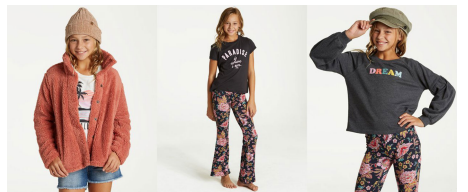

BRANDMODELS

LUCY

HAIR: BROWN

EYES: BROWN

HEIGHT: -

CHEST: -

WAIST: -

HIPS: -

DRESS: -

SHOE: -

RSQ
JEANS

INTRODUCING
THE NEW STRAIGHT LEG

BUY ONE
GET ONE **50% OFF**

[SHOP RSQ](#)

girls shorts
30% OFF
*SELECT STYLES

SHOP GRAPHIC TEES

All dressed up

IN THE LATEST DRESSES & ROMPERS FOR SPRING

SHOP DRESSES + ROMPERS

SPRING
INTO NEW

shop now

Fresh new styles for Girls are here!

HYPED
ON STRIPES

SHOP STRIPES