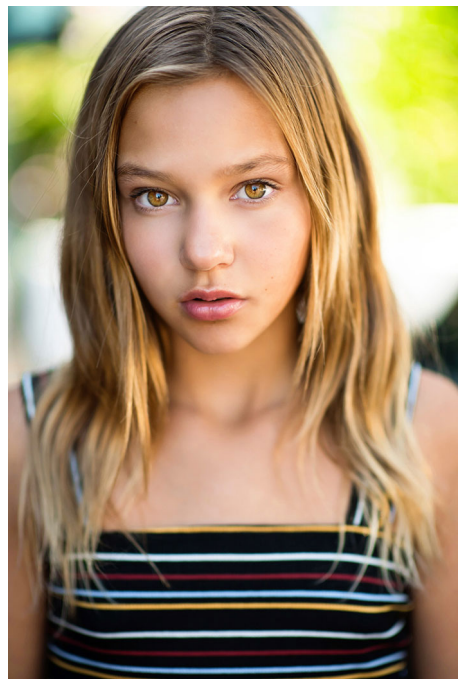

BRANDMODELS

LUCY

HAIR: BROWN

EYES: BROWN

HEIGHT: -

CHEST: -

WAIST: -

HIPS: -

DRESS: -

SHOE: -

RSQ
JEANS

INTRODUCING
THE NEW STRAIGHT LEG

BUY ONE
GET ONE **50% OFF**

[SHOP RSQ](#)

girls shorts
30% OFF
*SELECT STYLES

SHOP GRAPHIC TEES