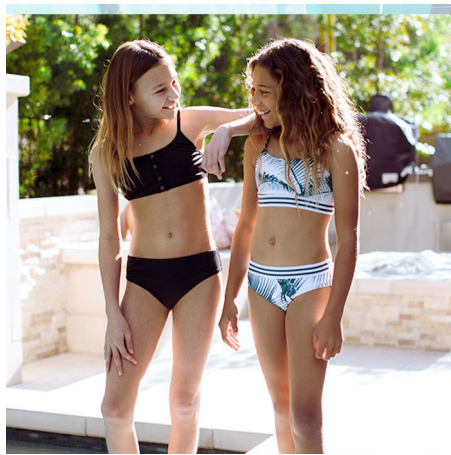

DRESS: -

SHOE: -

RSQ
JEANS

INTRODUCING
THE NEW STRAIGHT LEG

BUY ONE
GET ONE **50% OFF**

[SHOP RSQ](#)

girls shorts
30% OFF
*SELECT STYLES

SHOP GRAPHIC TEES

All dressed up

IN THE LATEST DRESSES & ROMPERS FOR SPRING

SHOP DRESSES + ROMPERS

SPRING
INTO NEW

shop now

Fresh new styles for Girls are here!

HYPED
ON STRIPES

SHOP STRIPES