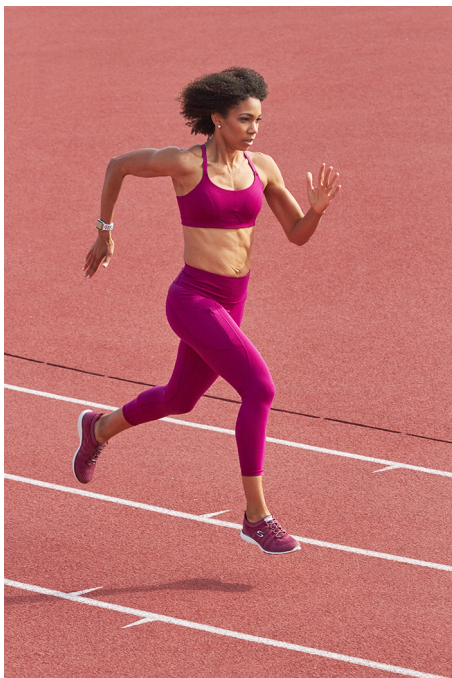

BRANDMODELS

COURTNEY BRICKNER - FITNESS

HAIR: BROWN
EYES: BROWN
HEIGHT: 5' 9"
CHEST: 34
WAIST: 26
HIPS: 35
DRESS: 2
SHOE: 8.5-9

**MAKE EVERY CLASS
WORLD-CLASS**

Inspire lasting change in every class, at every level.