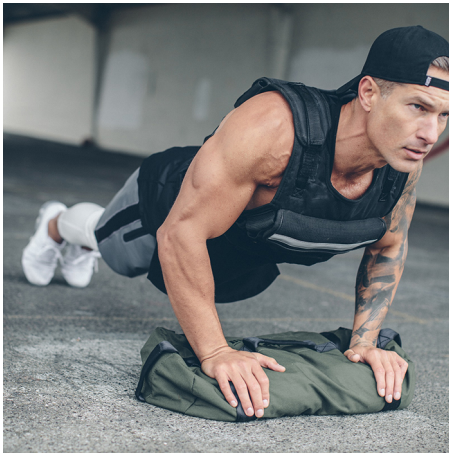

BRANDMODELS

WESTON BOUCHER - FITNESS

HAIR: BROWN

EYES: BLUE

HEIGHT: 6' 1"

INSEAM: 32

WAIST: 32

SHIRT: 16.5/34

SUIT: 40R

SHOE: 12

© WestonBoucher | WestonBoucher.com
© Photo by Marissa Boucher, @TheBoudoirDivas 2014

@WestonBouchér | WestonBouchér.com
Photo by Marissa Bouchér, The Bowdoin Diver, 2012 ©

@WestonBoucher | WestonBoucher.com
Photo by Marissa Boucher, The Boudoir Divas, 2012 ©