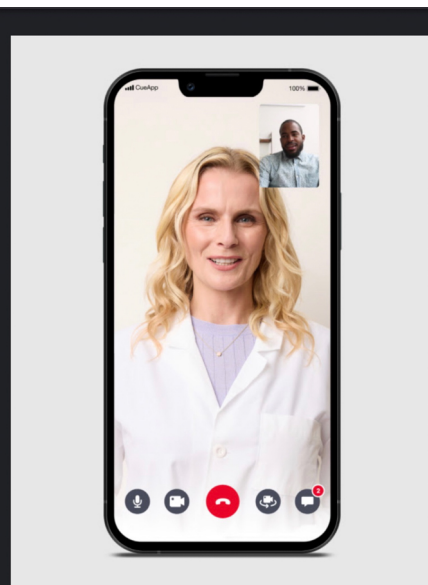

## ALEXANDRA KELLER

HAIR: BLONDE

EYES: BLUE

HEIGHT: 5'10"

CHEST: 34DD

WAIST: 26

HIPS: 36

DRESS: 6

SHOE: 8