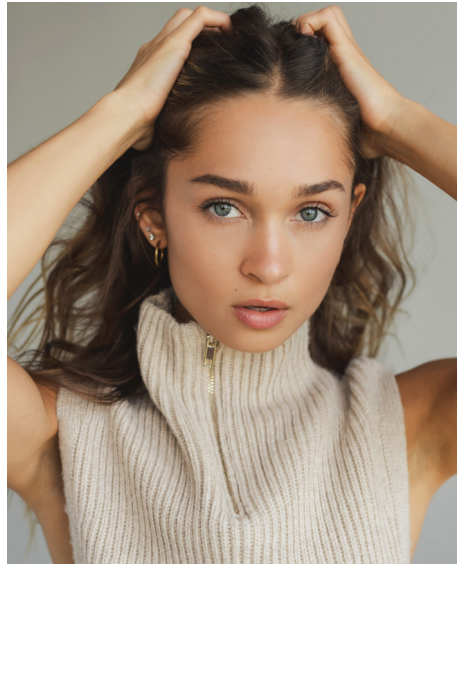

## CHLOE CHAMBERLIN

HAIR: BLONDE

EYES: BLUE/GREEN

HEIGHT: 5'7.5"

CHEST: 32A

WAIST: 24.5

HIPS: 37

DRESS: 0/2

SHOE: 6.5

L'AMOUR

11

JANUARY 2021

L'AMOUR/IMG

JANUARY 2021

13

8