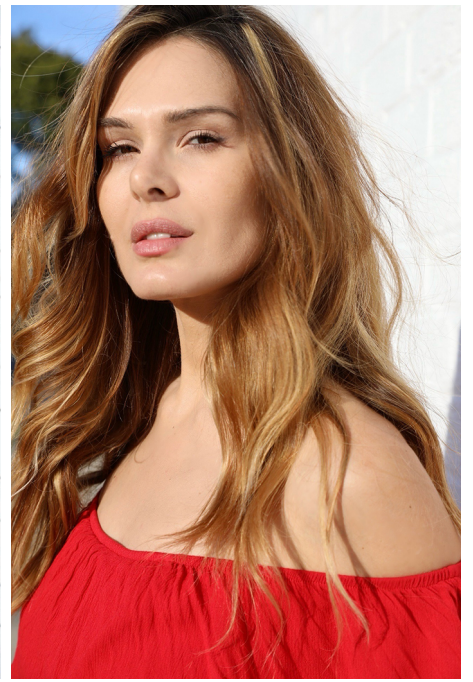

BRANDMODELS

SANDRA TOMASOVIC

HAIR: BROWN

EYES: HAZEL

HEIGHT: 5' 8"

CHEST: 34

WAIST: 26

HIPS: 36

DRESS: 2/4

SHOE: 9

Dayana®
PUSH UP
seven eleven jeans

Yee II Fashion F0 • 7057 Cat. Vestir Casual

B

C

EFE • 1909 Cat. Vestir Casual

A fashion advertisement for Dayana® featuring two models. The model on the left is wearing a pink top and dark blue jeans, with a pink circle labeled 'B' at her feet. The model on the right is wearing a white top and dark blue jeans, with a pink circle labeled 'C' at her feet. Both models are wearing high-heeled shoes. There are two inset images showing close-ups of the jeans. The text 'Yee II Fashion F0 • 7057 Cat. Vestir Casual' is written vertically on the left, and 'EFE • 1909 Cat. Vestir Casual' is written vertically on the right.