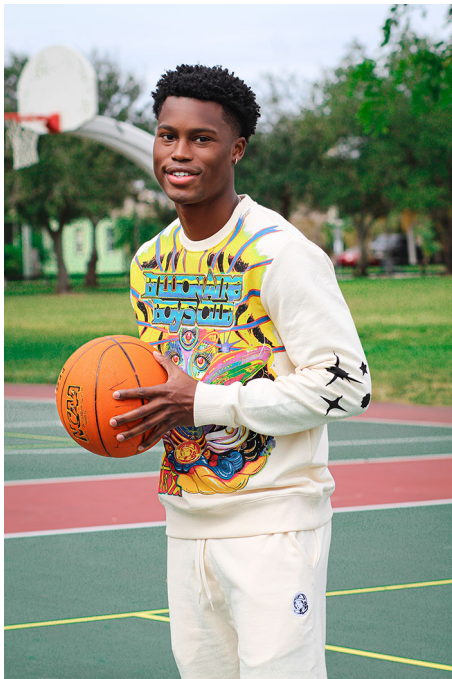

BRANDMODELS

HERBERT COLEMAN

HAIR: BROWN

EYES: BROWN

HEIGHT: 6'0"

INSEAM: 31/32

WAIST: 31

SHIRT: M

SUIT: 38R

SHOE: 10.5

Abercrombie & Fitch

SWIM TRUNKS

SHOP NOW