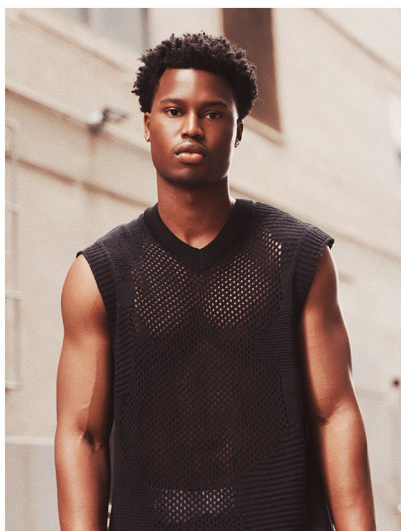

BRANDMODELS

HERBERT COLEMAN

HAIR: BROWN

EYES: BROWN

HEIGHT: 6'0"

INSEAM: 31/32

WAIST: 31

SHIRT: M

SUIT: 38R

SHOE: 10.5

Abercrombie & Fitch

SWIM TRUNKS

SHOP NOW