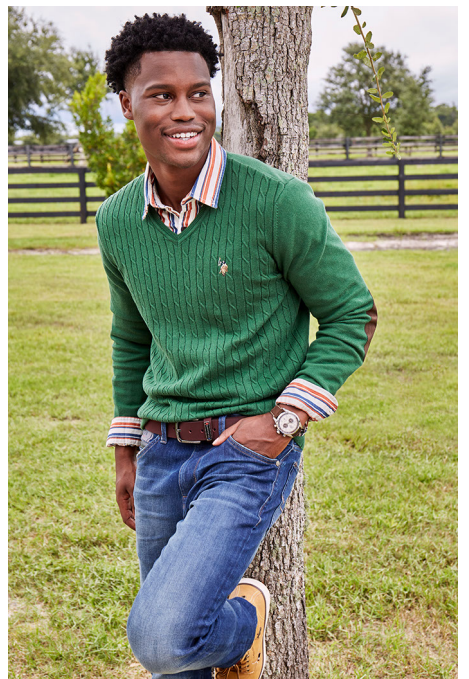

BRANDMODELS

HERBERT COLEMAN

HAIR: BROWN

EYES: BROWN

HEIGHT: 6'0"

INSEAM: 31/32

WAIST: 31

SHIRT: M

SUIT: 38R

SHOE: 10.5

New Releases Jordan Basketball Purpose

ALWAYS TRENDING

HERITAGE RED

Abercrombie & Fitch