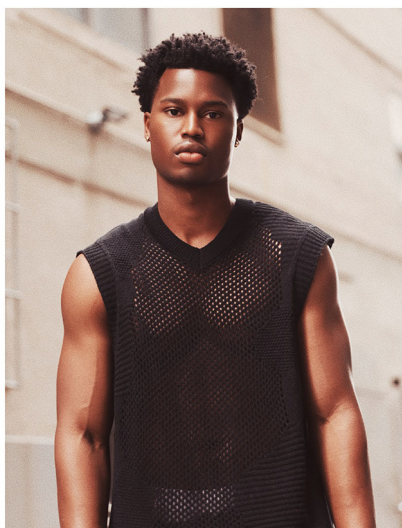

BRANDMODELS

HERBERT COLEMAN

HAIR: BROWN

EYES: BROWN

HEIGHT: 6'0"

INSEAM: 31/32

WAIST: 31

SHIRT: M

SUIT: 38R

SHOE: 10.5

New Releases Jordan Basketball Purpose

ALWAYS TRENDING

HERITAGE RED

Abercrombie & Fitch