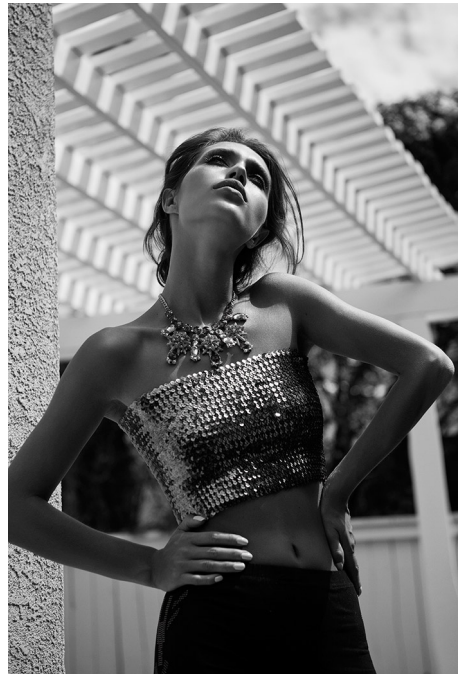

## VIKTORIIA DOLAN

HAIR: BROWN

EYES: GREEN

HEIGHT: 5' 7"

CHEST: 32

WAIST: 24

HIPS: 34

DRESS: 0

SHOE: 6

fine art photography  
thomasmathewphoto.com

fine art photography  
thomasmathewphoto.com

fine art photography  
thomasmathewphoto.com