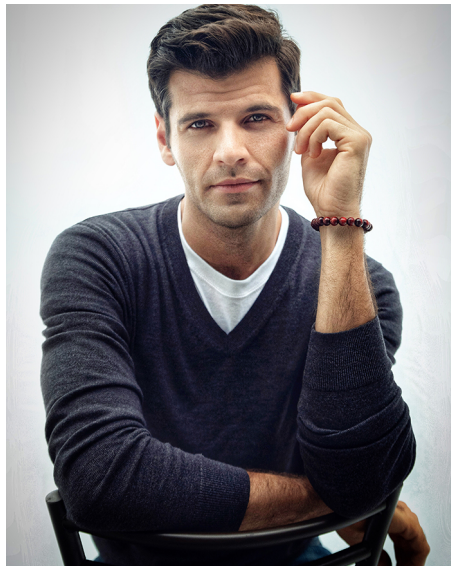

BRANDMODELS

BRADLEY JARRYD

HAIR: BROWN

EYES: HAZEL

HEIGHT: 6' 2.5"

INSEAM: 33/34

WAIST: 32

SHIRT: 15.5/36

SUIT: 42

SHOE: 12/13