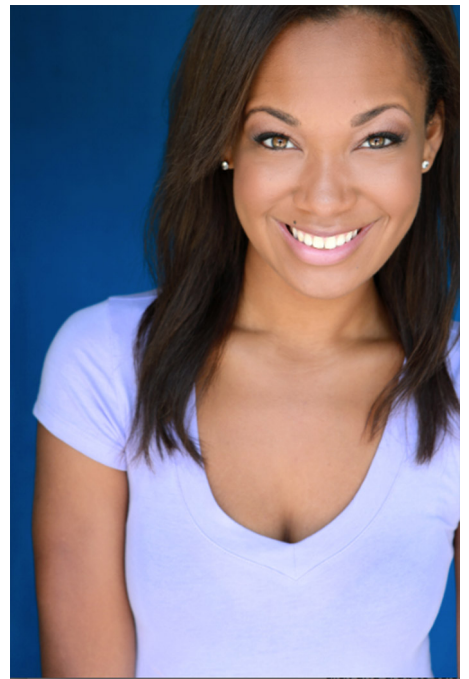

BRANDMODELS

PAIGE ROBINSON

HAIR: BROWN

EYES: HAZEL

HEIGHT: 5' 8"

CHEST: 37

WAIST: 31

HIPS: 42

DRESS: 8

SHOE: 9.5

Your city, your hospital.
cpmc2020.org