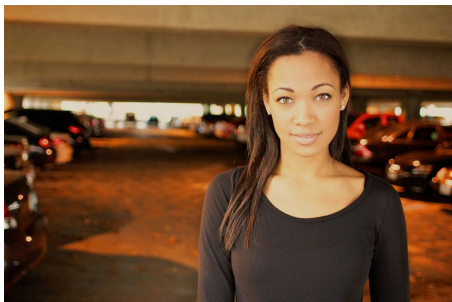

BRANDMODELS

PAIGE ROBINSON

HAIR: BROWN

EYES: HAZEL

HEIGHT: 5' 8"

CHEST: 37

WAIST: 31

HIPS: 42

DRESS: 8

SHOE: 9.5

Your city, your hospital.
cpmc2020.org