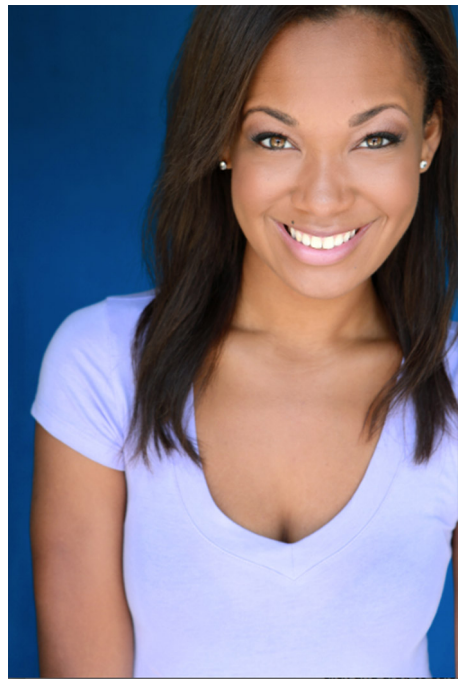

BRANDMODELS

PAIGE ROBINSON

HAIR: BROWN

EYES: HAZEL

HEIGHT: 5' 8"

CHEST: 37

WAIST: 31

HIPS: 42

DRESS: 8

SHOE: 9.5

Your city, your hospital.
cpmc2020.org