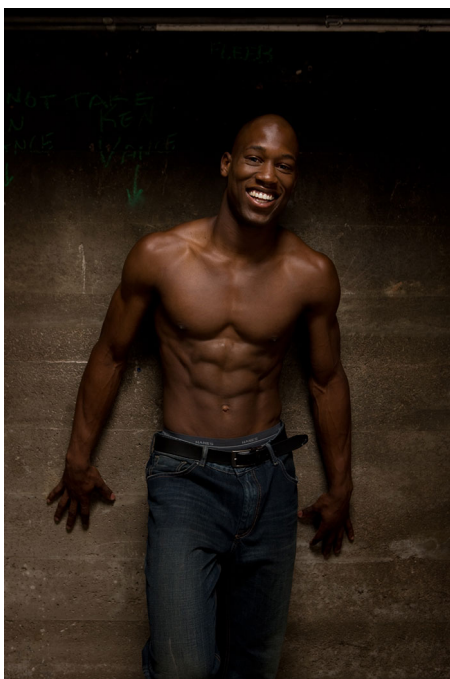

BRANDMODELS

SOLOMON YEARBY

HAIR: BLACK
EYES: BROWN
HEIGHT: 6' 2"
INSEAM: 33
WAIST: 33
SHIRT: M
SUIT: 42
SHOE: 12

MK
MICHAEL KORS