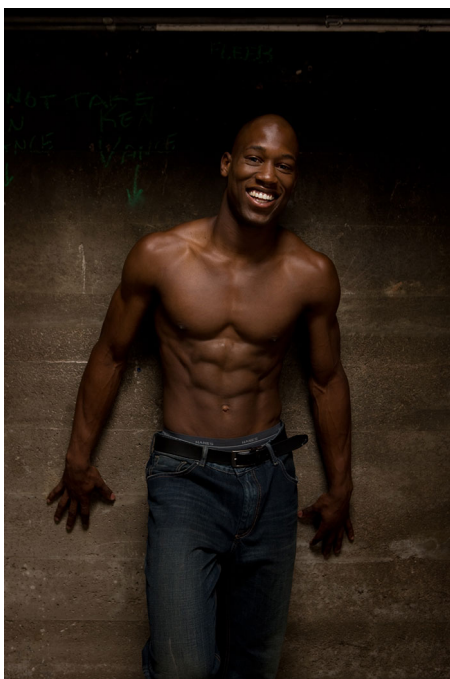

BRANDMODELS

SOLOMON YEARBY

HAIR: BLACK
EYES: BROWN
HEIGHT: 6' 2"
INSEAM: 33
WAIST: 33
SHIRT: M
SUIT: 42
SHOE: 12

WORLD-CLASSING BACKPACKS, BATHING SUITWEAR

WARM UP HIS SEASON WITH HOT BRANDS

Gifts FOR HIM

FREE HOME DELIVERY