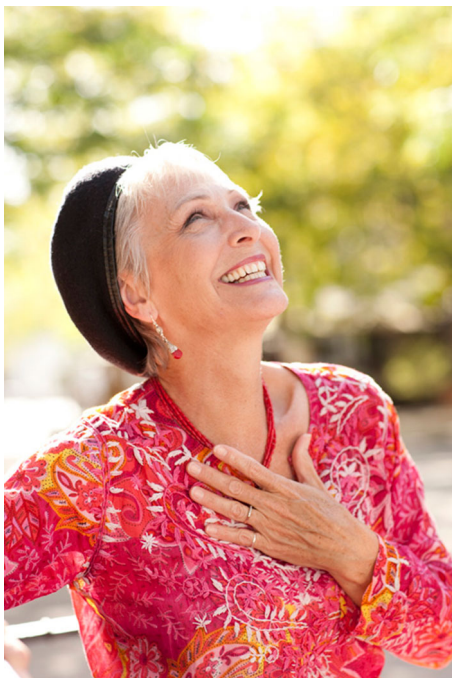

BRANDMODELS

CHELA BANUELOS

HAIR: WHITE/GRAY

EYES: BLUE

HEIGHT: 5' 6"

CHEST: 36

WAIST: 28

HIPS: 38

DRESS: 8/10

SHOE: 9

Canter
Learn. Teach. Grow.

Graduate Courses
for K-12 Teachers

Announcing NEW COURSES in

- → Classroom Creativity
- → Technology Integration
- → Differentiated Instruction

See page 3

New students **SAVE $25**
See page 2