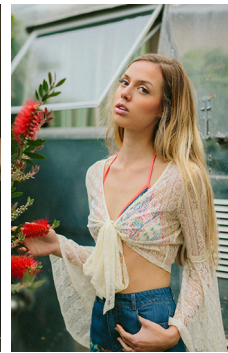

11
shop@jagomato.com