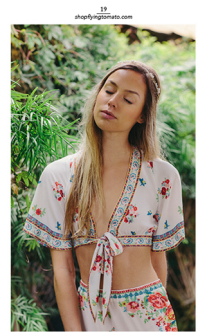

10
shop@jagomato.com