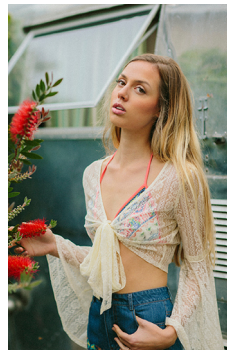

11
shop@jagomato.com