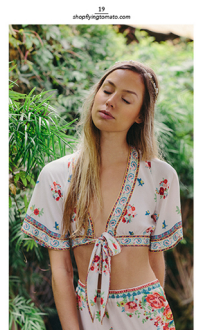

10
shop@jagomato.com