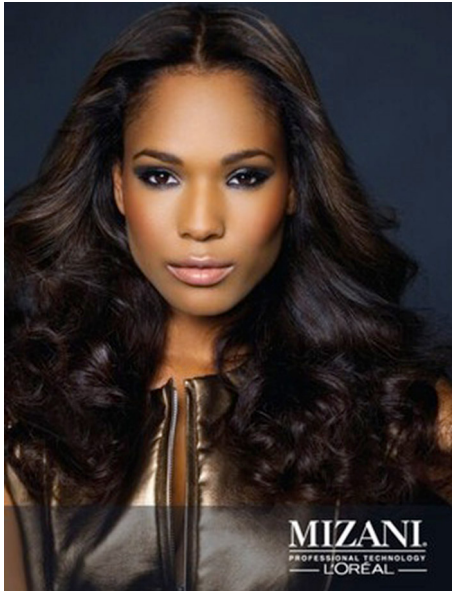

BRANDMODELS

MONIQUE FORDE

HAIR: BROWN

EYES: BROWN

HEIGHT: 5' 8"

CHEST: 34D

WAIST: 28

HIPS: 39

DRESS: 8

SHOE: 8.5

INDAH

Seagram's GIN