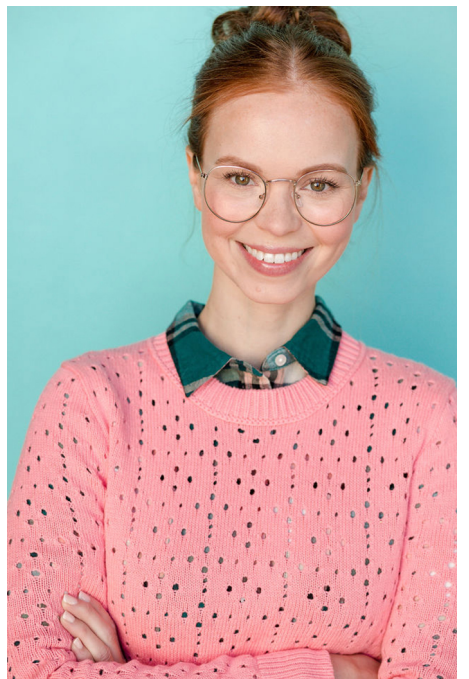

## ERICA JENKINS

HAIR: RED  
EYES: HAZEL  
HEIGHT: 5' 5"  
CHEST: 32D  
WAIST: 23.25  
HIPS: 36.5  
DRESS: 2  
SHOE: 6

© 2016 Spring/Summer Catalog