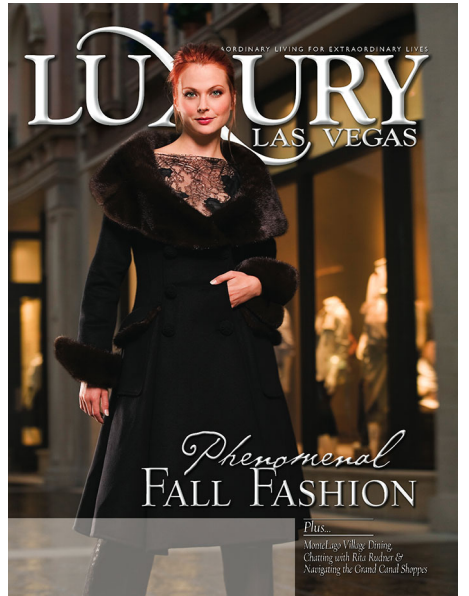

BRANDMODELS

ANNA EASTEDEN

HAIR: RED
EYES: BLUE
HEIGHT: 5' 7"
CHEST: 34C
WAIST: 26
HIPS: 37
DRESS: 4
SHOE: 7

All Rights Reserved - Anna Vasilenko and Jigger © iStockphoto.com