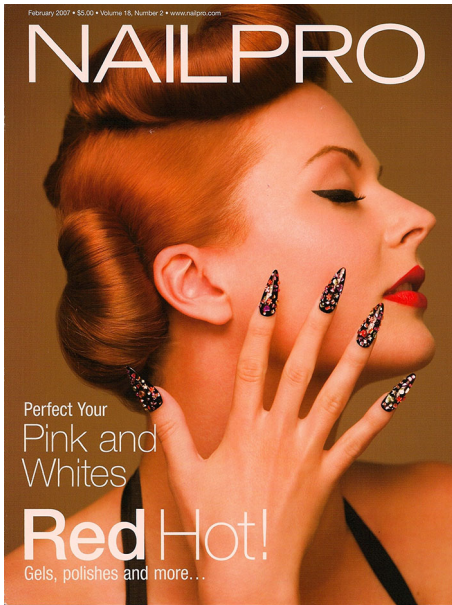

BRANDMODELS

ANNA EASTEDEN

HAIR: RED
EYES: BLUE
HEIGHT: 5' 7"
CHEST: 34C
WAIST: 26
HIPS: 37
DRESS: 4
SHOE: 7

All Rights Reserved - Anna Vasilenko and Jigger © iStockphoto.com