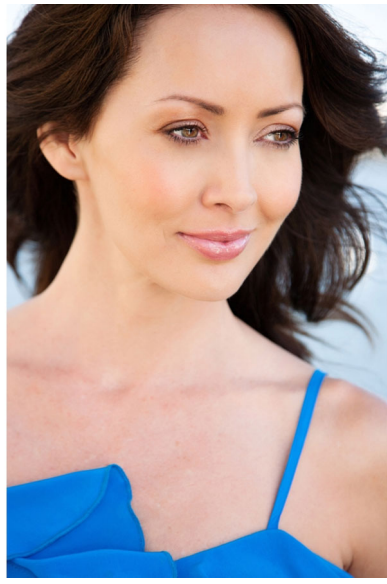

## RACHEL MARTIN

HAIR: BROWN

EYES: HAZEL

HEIGHT: 5' 8"

CHEST: 34C

WAIST: 26

HIPS: 36

DRESS: 6

SHOE: 8.5

advertisement

Blue Madley classic tableware by Mikasa. 6-1/2" place settings of dinner plates, soup bowl, tea and saucer. \$24.99

Venetian Pearl by Mikasa crystal stemware. \$9.99 per

Calabria flatware by Carbridge 25 pcs. set, service for four. \$29.99