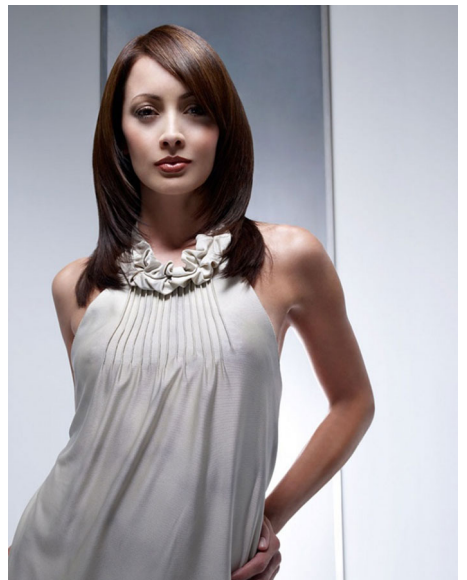

## RACHEL MARTIN

HAIR: BROWN

EYES: HAZEL

HEIGHT: 5' 8"

CHEST: 34C

WAIST: 26

HIPS: 36

DRESS: 6

SHOE: 8.5

advertisement

Blue Madley classic tableware by Mikasa. 6-1/2" place settings of dinner plates, soup bowl, tea and saucer. \$24.99

Venetian Pearl by Mikasa crystal stemware. \$9.99 per

Calabria flatware by Carbridge 25 pcs. set, service for four. \$29.99