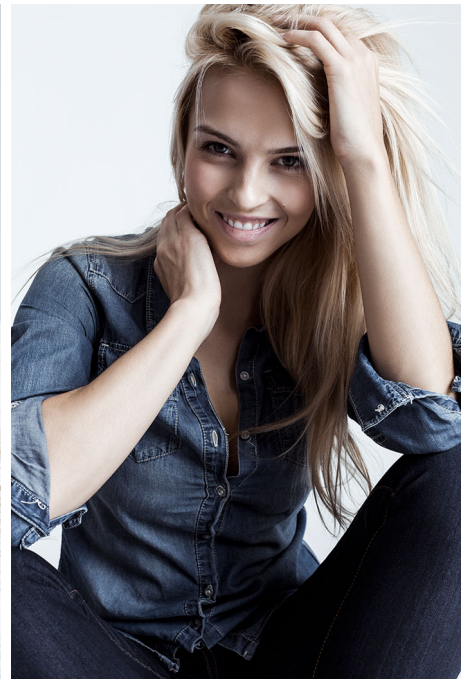

BRANDMODELS

FALLON JAPPE

HAIR: BLONDE

EYES: HAZEL

HEIGHT: 5' 10"

CHEST: 34C

WAIST: 26

HIPS: 36

DRESS: 4

SHOE: 8.5

© Aaron Chang 2012

© Aaron Chang 2012