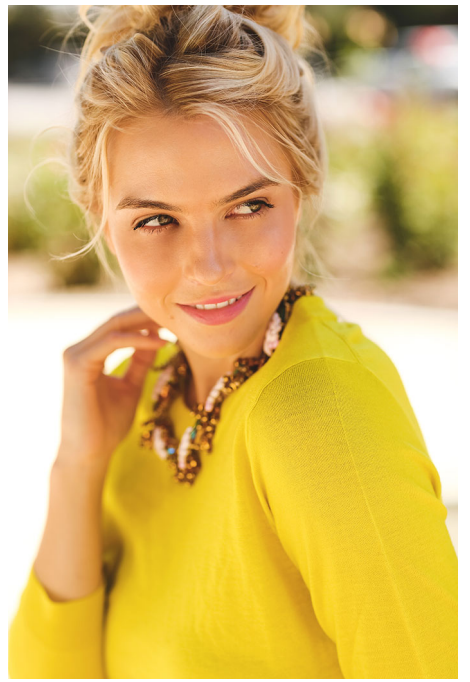

BRANDMODELS

FALLON JAPPE

HAIR: BLONDE

EYES: HAZEL

HEIGHT: 5' 10"

CHEST: 34C

WAIST: 26

HIPS: 36

DRESS: 4

SHOE: 8.5

© Aaron Chang 2012

© Aaron Chang 2012