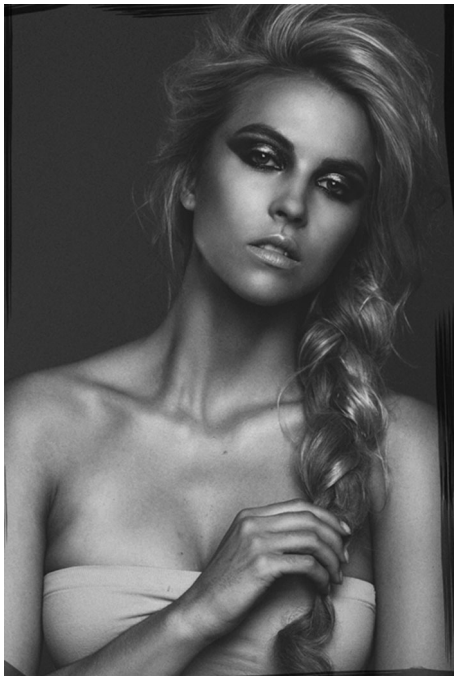

BRANDMODELS

FALLON JAPPE

HAIR: BLONDE

EYES: HAZEL

HEIGHT: 5' 10"

CHEST: 34C

WAIST: 27

HIPS: 38

DRESS: 6

SHOE: 8.5

© Aaron Chang 2012