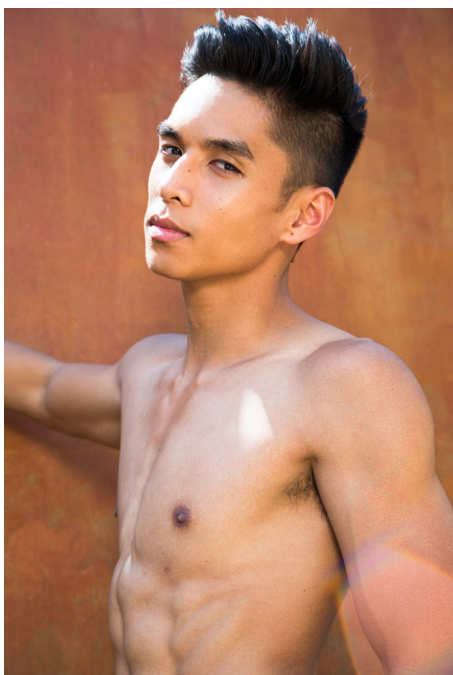

BRANDMODELS

BRANDON WIN

HAIR: BLACK
EYES: BROWN
HEIGHT: 5' 9"
INSEAM: 30
WAIST: 30-31
SHIRT: S
SUIT: 36R
SHOE: 9-9.5

**AMERICAN EAGLE
OUTLET**

MEN WOMEN JEANS AEGE SHOES CLEARANCE FACTORY

Home » Men » Street Scene
Sort by Size

View all products

Top Picks

- A.E. Tee
- Basic Tee
- A.E. Crop
- Basic Tee
- Basic Tee
- Basic Tee
- Basic Tee
- Basic Tee
- Basic Tee

Categories

- Tee
- Short
- Short
- Short
- Short
- Short
- Short
- Short
- Short
- Short
- Short