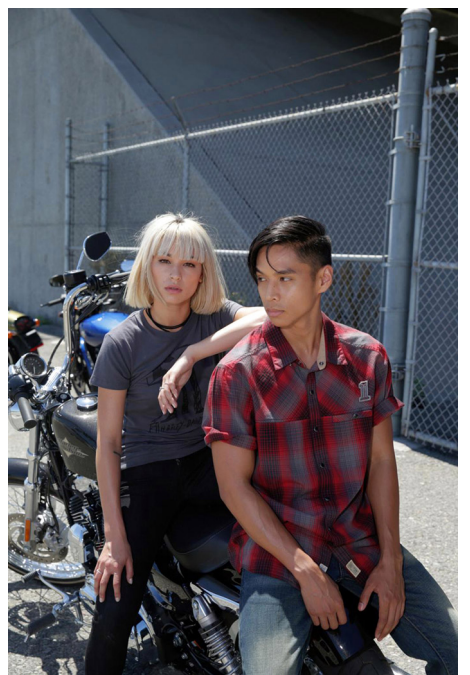

BRANDMODELS

BRANDON WIN

HAIR: BLACK
EYES: BROWN
HEIGHT: 5' 9"
INSEAM: 30
WAIST: 30-31
SHIRT: S
SUIT: 36R
SHOE: 9-9.5

**AMERICAN EAGLE
OUTLET**

MEN WOMEN JEANS AEGE SHOES CLEARANCE FACTORY

Home » Men » Street Scene
Sort by Size

View all products

Top Picks

- A.E. Tee
- Basic Tee
- A.E. Crop
- Basic Tee
- Basic Tee
- Basic Tee
- Basic Tee
- Basic Tee
- Basic Tee

Categories

- Tee
- Short
- Short
- Short
- Short
- Short
- Short
- Short
- Short
- Short
- Short