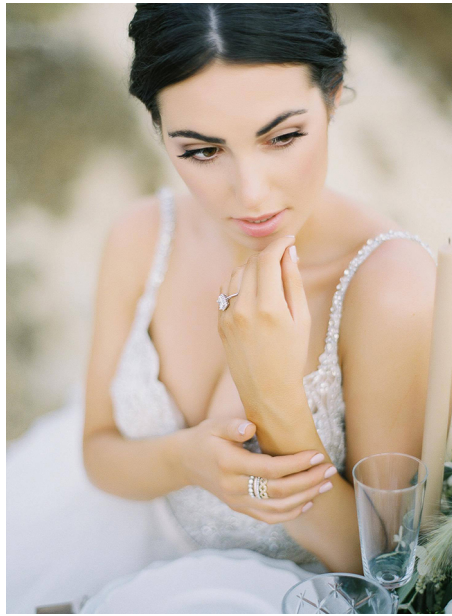

BRANDMODELS

EMILY MYHRE

HAIR: BROWN

EYES: HAZEL

HEIGHT: 5' 8"

CHEST: 36C

WAIST: 33

HIPS: 43

DRESS: 8/10

SHOE: 8.5/9

A woman with dark hair is smiling and looking towards the camera. She is wearing a teal and black athletic top. The image is part of a promotional advertisement.

+ SPANDEXSTRETCH

YOUR
NEW
FAVORITES...