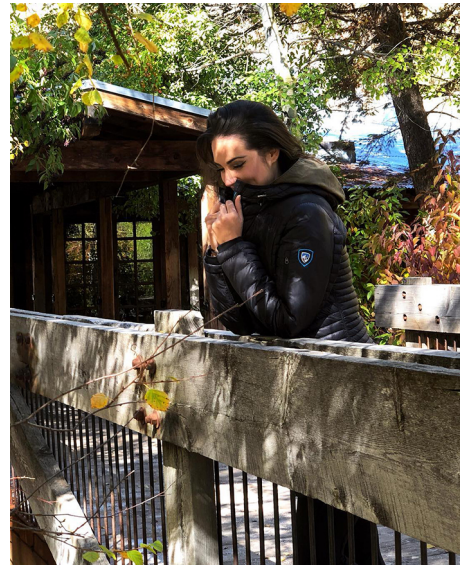

BRANDMODELS

EMILY MYHRE

HAIR: BROWN

EYES: HAZEL

HEIGHT: 5' 8"

CHEST: 36C

WAIST: 33

HIPS: 43

DRESS: 8/10

SHOE: 8.5/9

A woman with dark hair is smiling and looking towards the camera. She is wearing a teal and black athletic top. The image is part of a promotional advertisement.

+ SPANDEXSTRETCH

YOUR
NEW
FAVORITES...

GREY'S ANATOMY™
BY BARCO

ACTIVE
+ SPANDEXSTRETCH