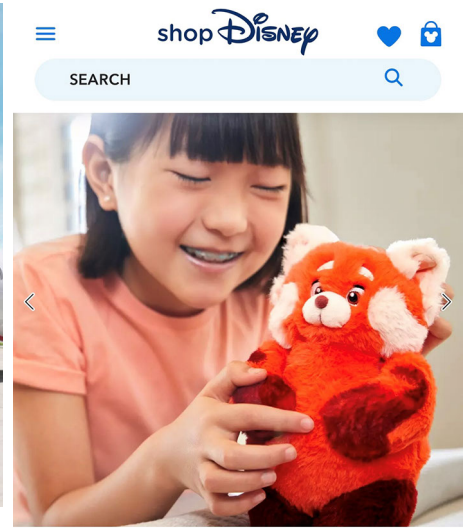

$22.99

Add to Bag

@shopdisney.com