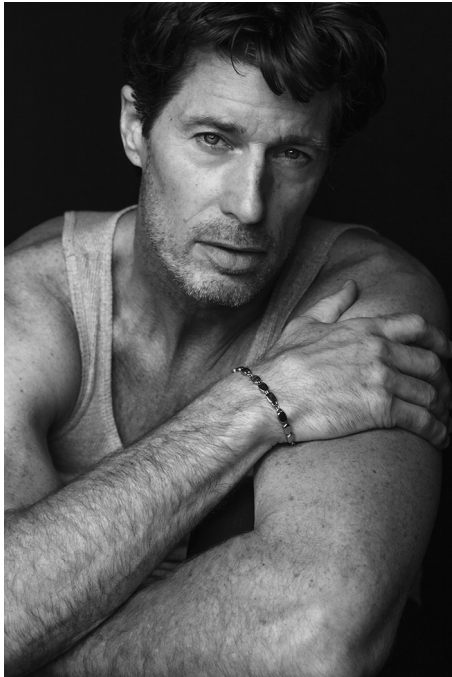

BRANDMODELS

RIB HILLIS

HAIR: LIGHT BROWN

EYES: BLUE

HEIGHT: 6'0"

INSEAM: 32

WAIST: 32

SHIRT: 15.5/35

SUIT: 40L

SHOE: 10.5

WHAT WE DO...
ECHOES

RIB HILLIS