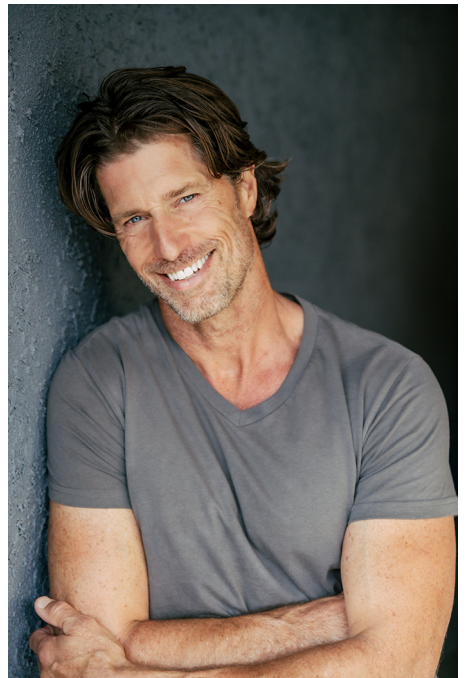

BRANDMODELS

RIB HILLIS

HAIR: LIGHT BROWN

EYES: BLUE

HEIGHT: 6'0"

INSEAM: 32

WAIST: 32

SHIRT: 15.5/35

SUIT: 40L

SHOE: 10.5

WHAT WE DO...
ECHOES

RIB HILLIS