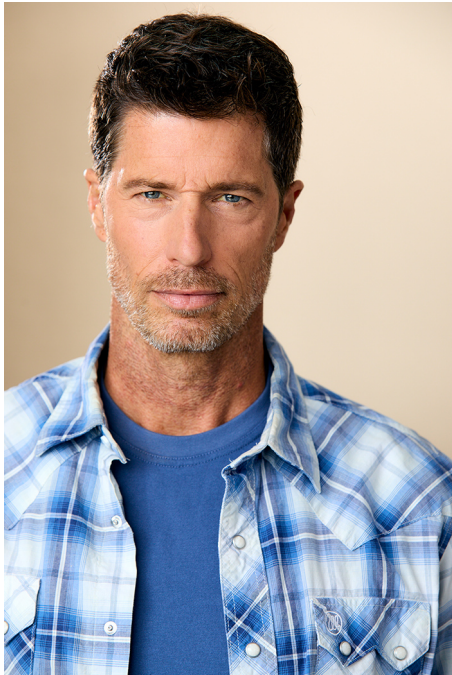

BRANDMODELS

RIB HILLIS

HAIR: LIGHT BROWN

EYES: BLUE

HEIGHT: 6'0"

INSEAM: 32

WAIST: 32

SHIRT: 15.5/35

SUIT: 40L

SHOE: 10.5

WHAT WE DO...
ECHOES

RIB HILLIS