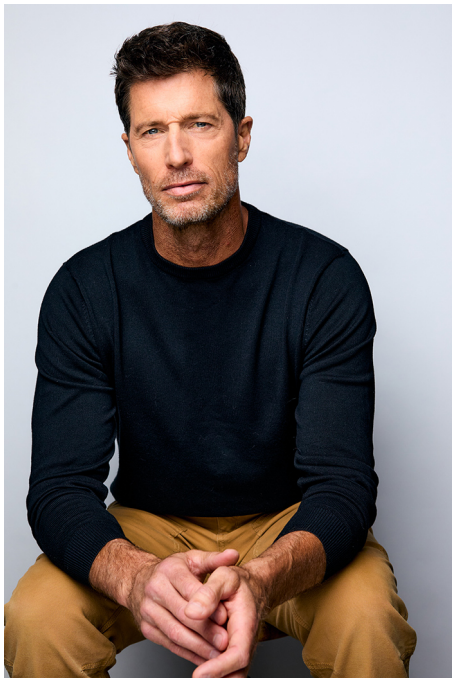

BRANDMODELS

RIB HILLIS

HAIR: LIGHT BROWN

EYES: BLUE

HEIGHT: 6'0"

INSEAM: 32

WAIST: 32

SHIRT: 15.5/35

SUIT: 40L

SHOE: 10.5

WHAT WE DO...
ECHOES

RIB HILLIS