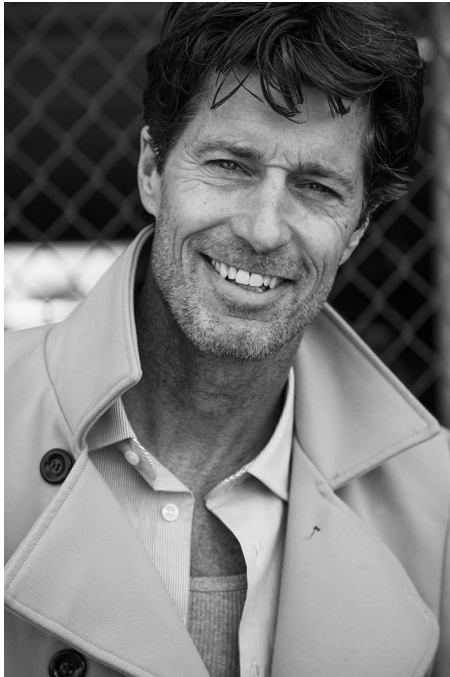

BRANDMODELS

RIB HILLIS

HAIR: LIGHT BROWN

EYES: BLUE

HEIGHT: 6'0"

INSEAM: 32

WAIST: 32

SHIRT: 15.5/35

SUIT: 40L

SHOE: 10.5

WHAT WE DO...
ECHOES

RIB HILLIS