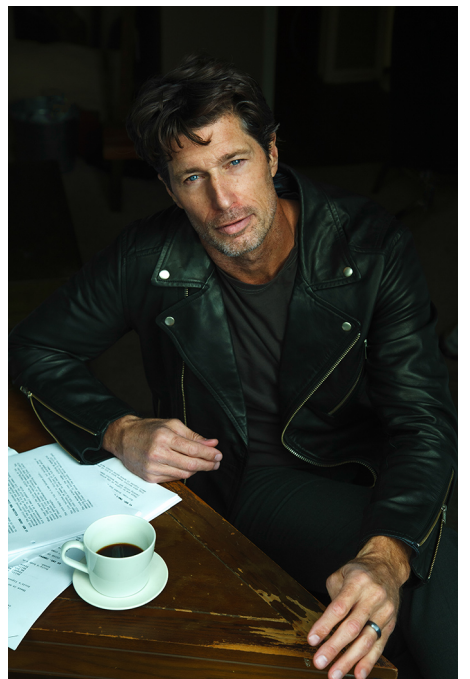

BRANDMODELS

RIB HILLIS

HAIR: LIGHT BROWN

EYES: BLUE

HEIGHT: 6'0"

INSEAM: 32

WAIST: 32

SHIRT: 15.5/35

SUIT: 40L

SHOE: 10.5

WHAT WE DO...
ECHOES

RIB HILLIS