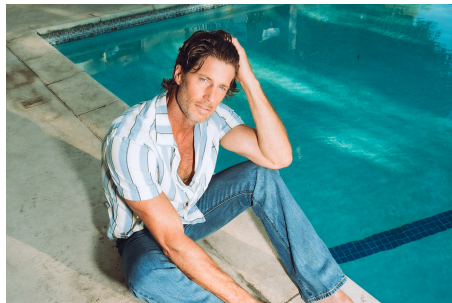

BRANDMODELS

RIB HILLIS

HAIR: LIGHT BROWN

EYES: BLUE

HEIGHT: 6'0"

INSEAM: 32

WAIST: 32

SHIRT: 15.5/35

SUIT: 40L

SHOE: 10.5

WHAT WE DO...
ECHOES

RIB HILLIS