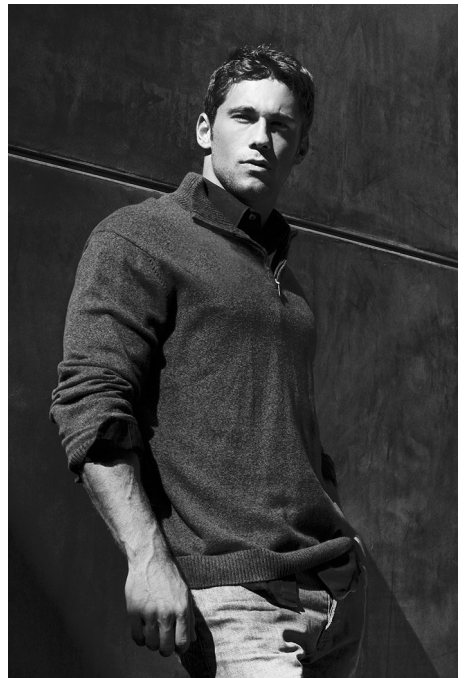

## NICK AYLER

HAIR: BROWN

EYES: BLUE/GREEN

HEIGHT: 5' 11"

INSEAM: 31

WAIST: 30

SHIRT: 15.5/32

SUIT: 40R

SHOE: 10.5

MCHAELA TV & C PRUITT PHOTOGRAPHY

MCHAELA TV & C PRUITT PHOTOGRAPHY