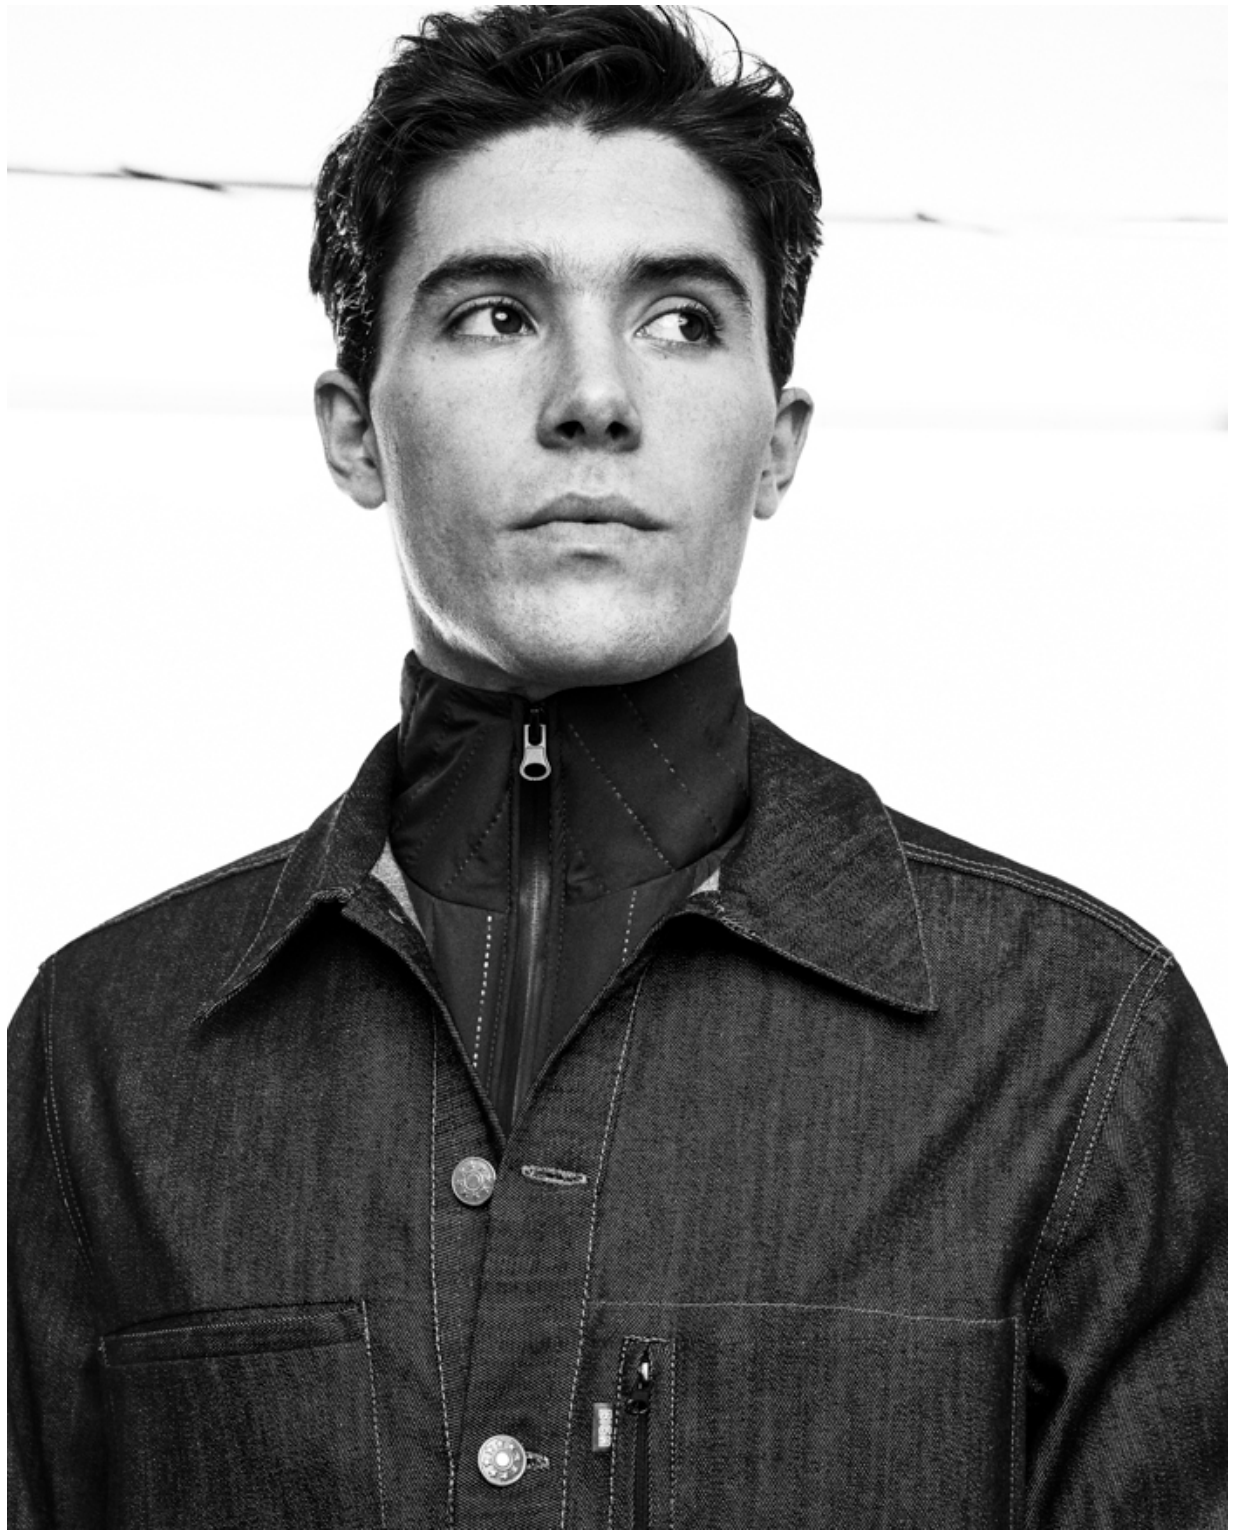

BRANDMODELS

RAUL ALDA

HAIR: DARK BROWN

EYES: HAZEL

HEIGHT: 6'1"

INSEAM: 30

WAIST: 32

SHIRT: 30/15

SUIT: 40

SHOE: 11

deep bass