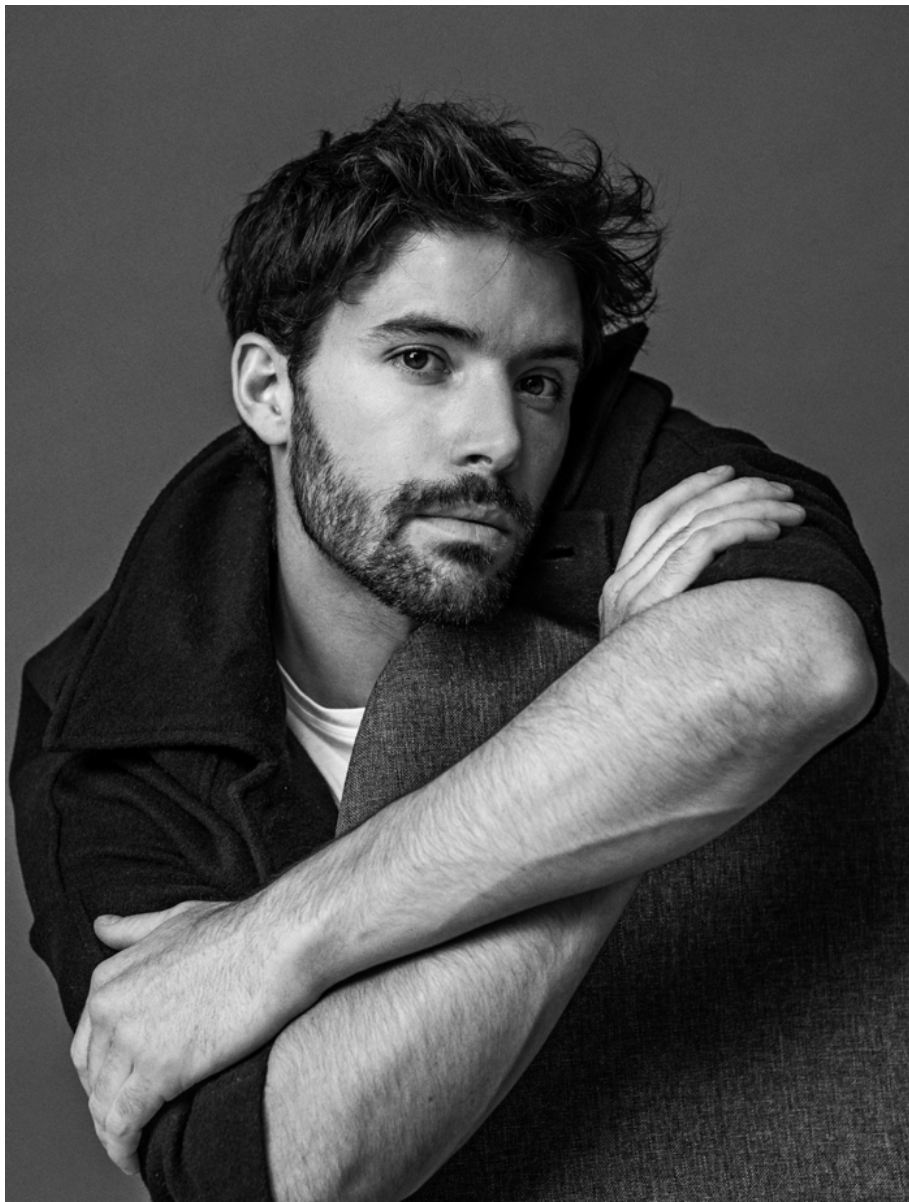

BRANDMODELS

RAUL ALDA

HAIR: DARK BROWN

EYES: HAZEL

HEIGHT: 6'1"

INSEAM: 30

WAIST: 32

SHIRT: 30/15

SUIT: 40

SHOE: 11

deep bass