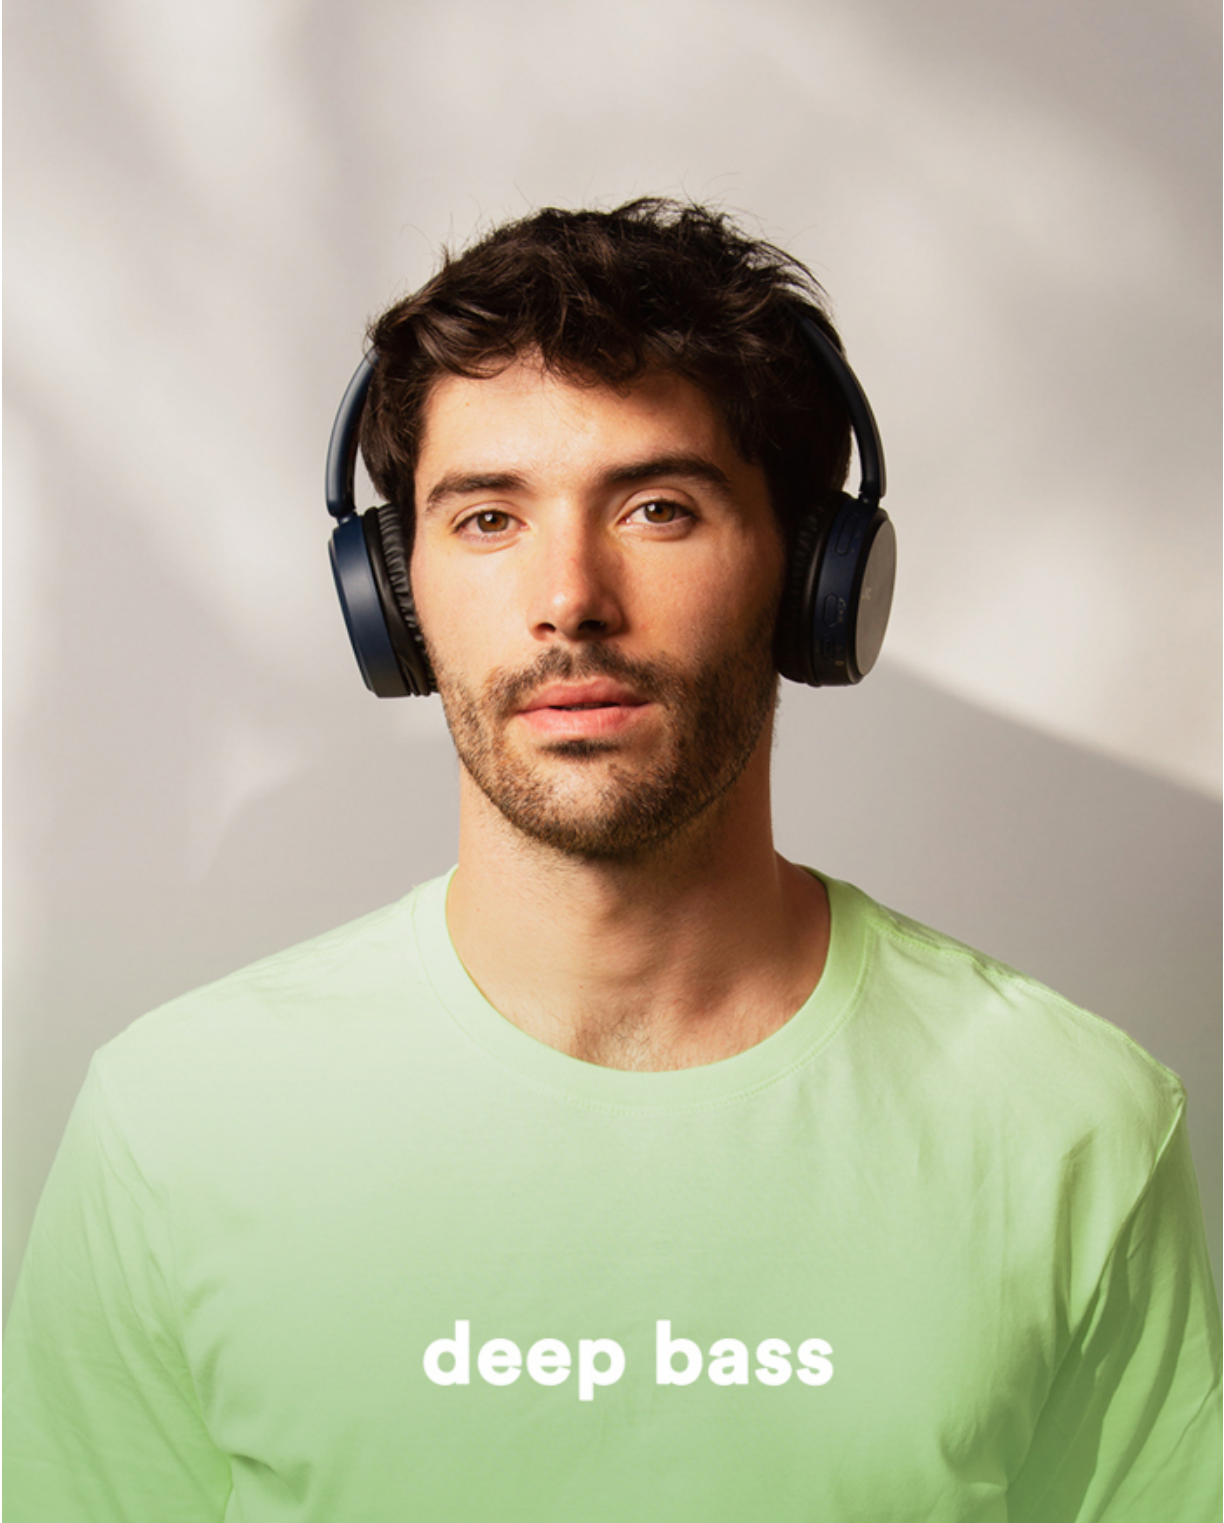

BRANDMODELS

RAUL ALDA

HAIR: DARK BROWN

EYES: HAZEL

HEIGHT: 6'1"

INSEAM: 30

WAIST: 32

SHIRT: 30/15

SUIT: 40

SHOE: 11

deep bass