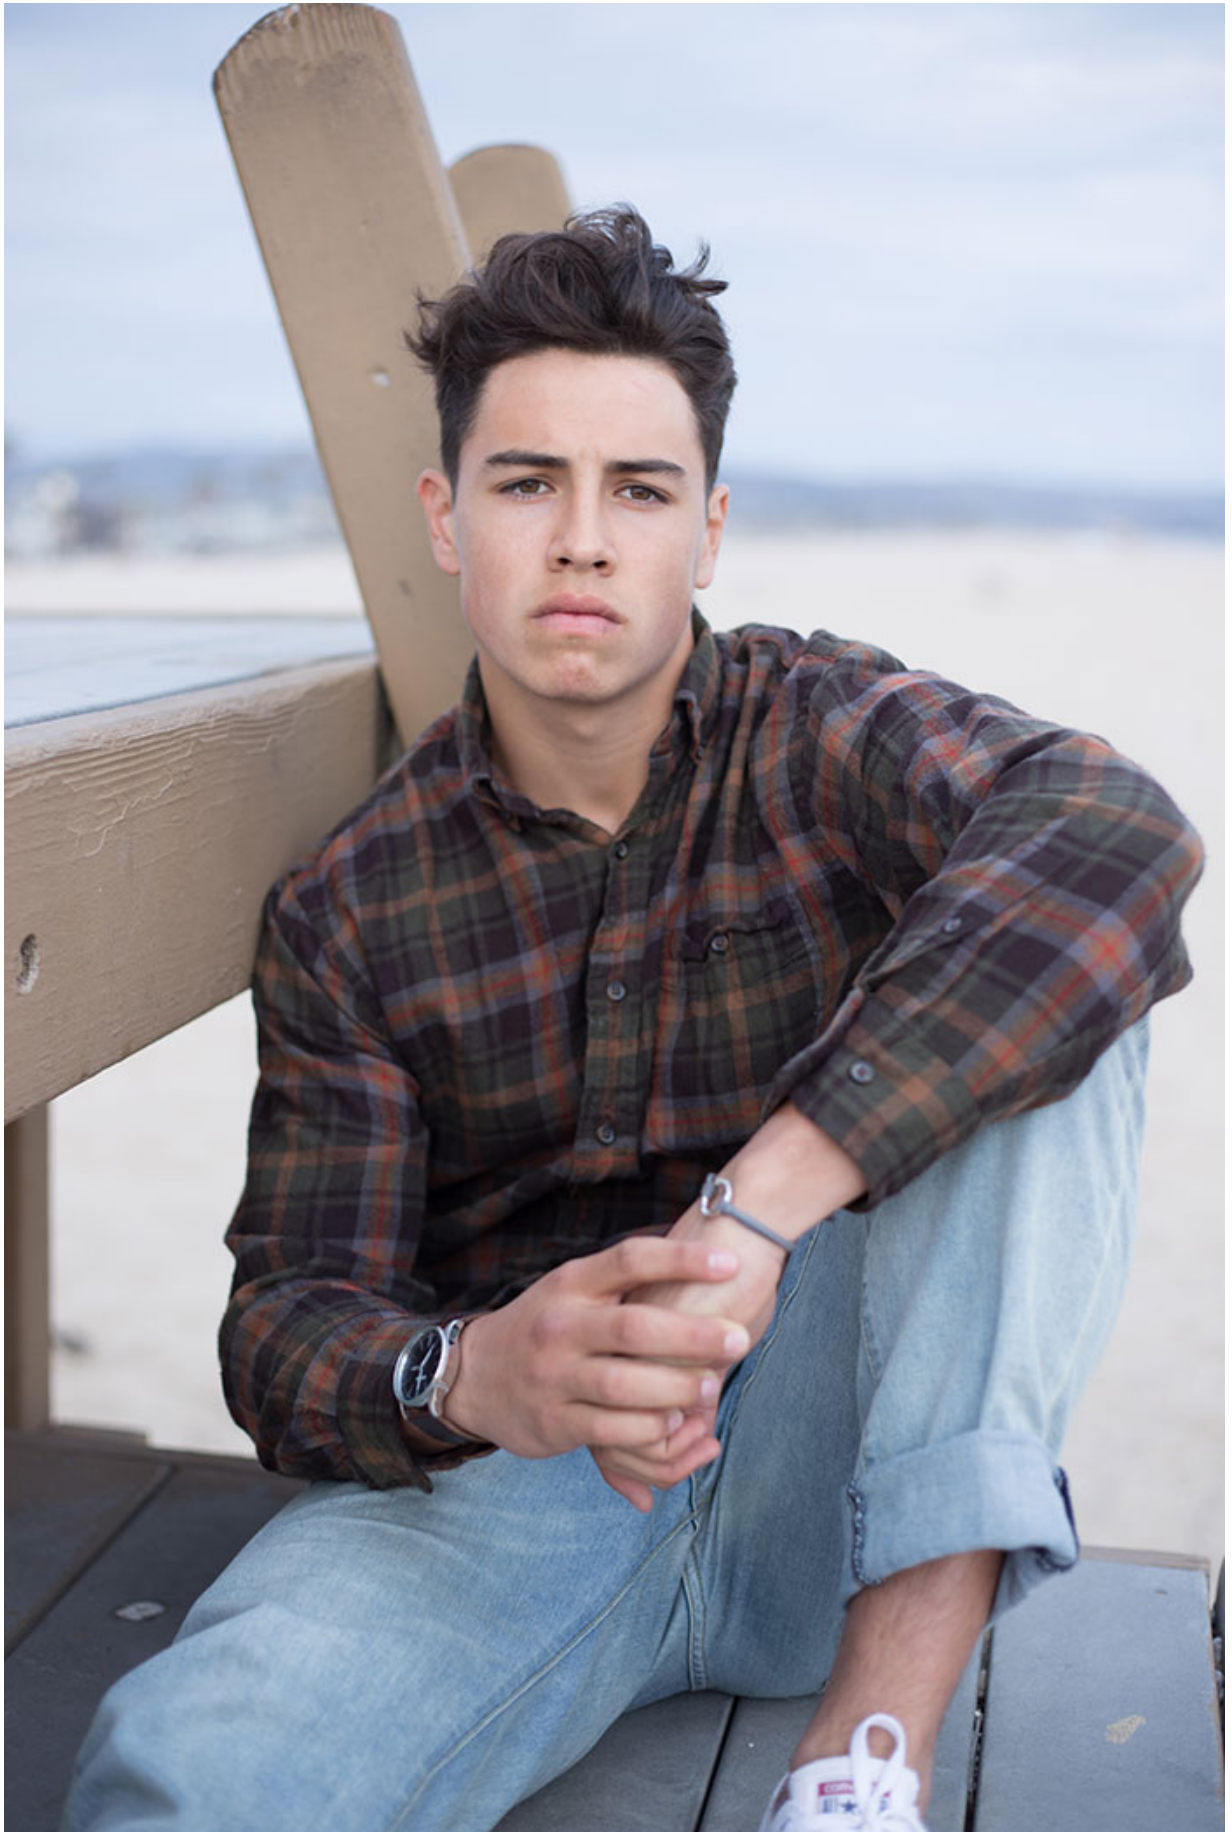

## MARK REZA

HAIR: BROWN

EYES: HAZEL

HEIGHT: 6' 0"

INSEAM: 32

WAIST: 32

SHIRT: L

SUIT: M

SHOE: 9.5

JAMES REESE  
PHOTOGRAPHY