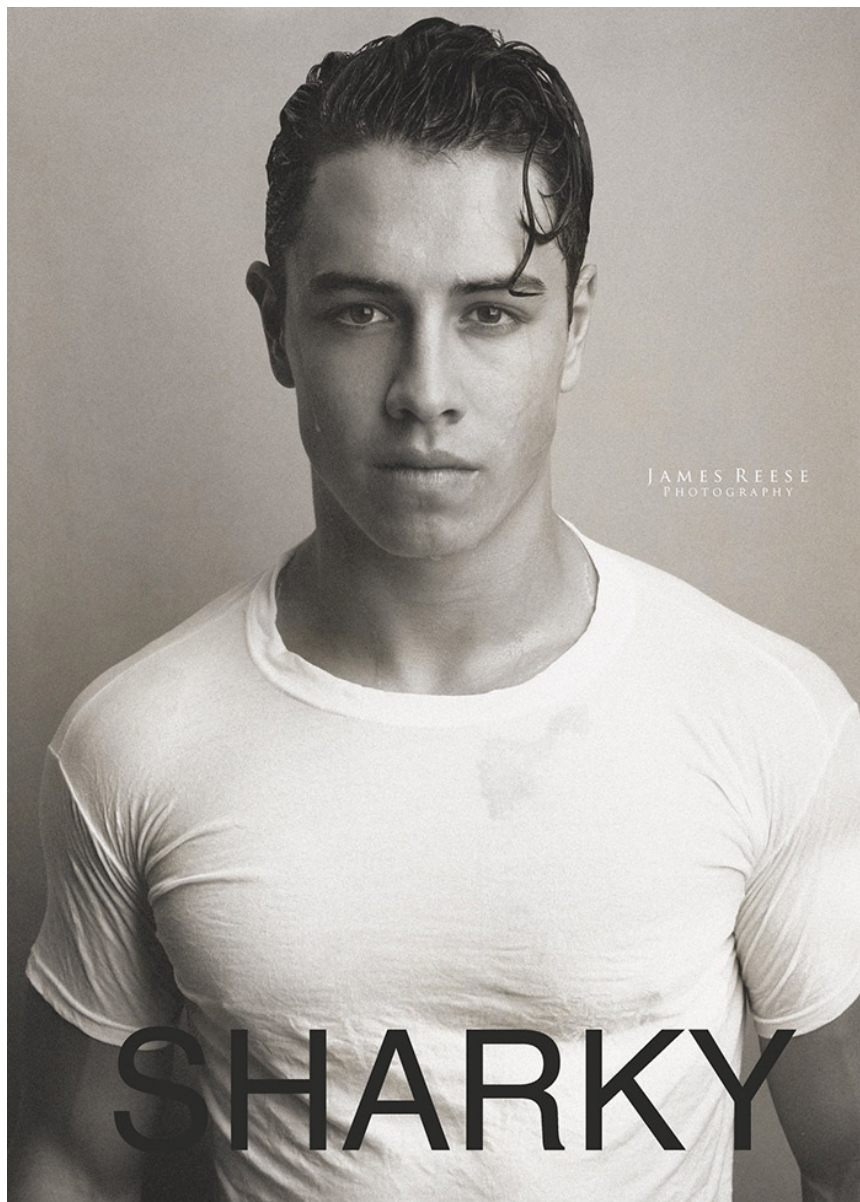

## MARK REZA

HAIR: BROWN

EYES: HAZEL

HEIGHT: 6' 0"

INSEAM: 32

WAIST: 32

SHIRT: L

SUIT: M

SHOE: 9.5

JAMES REESE  
PHOTOGRAPHY