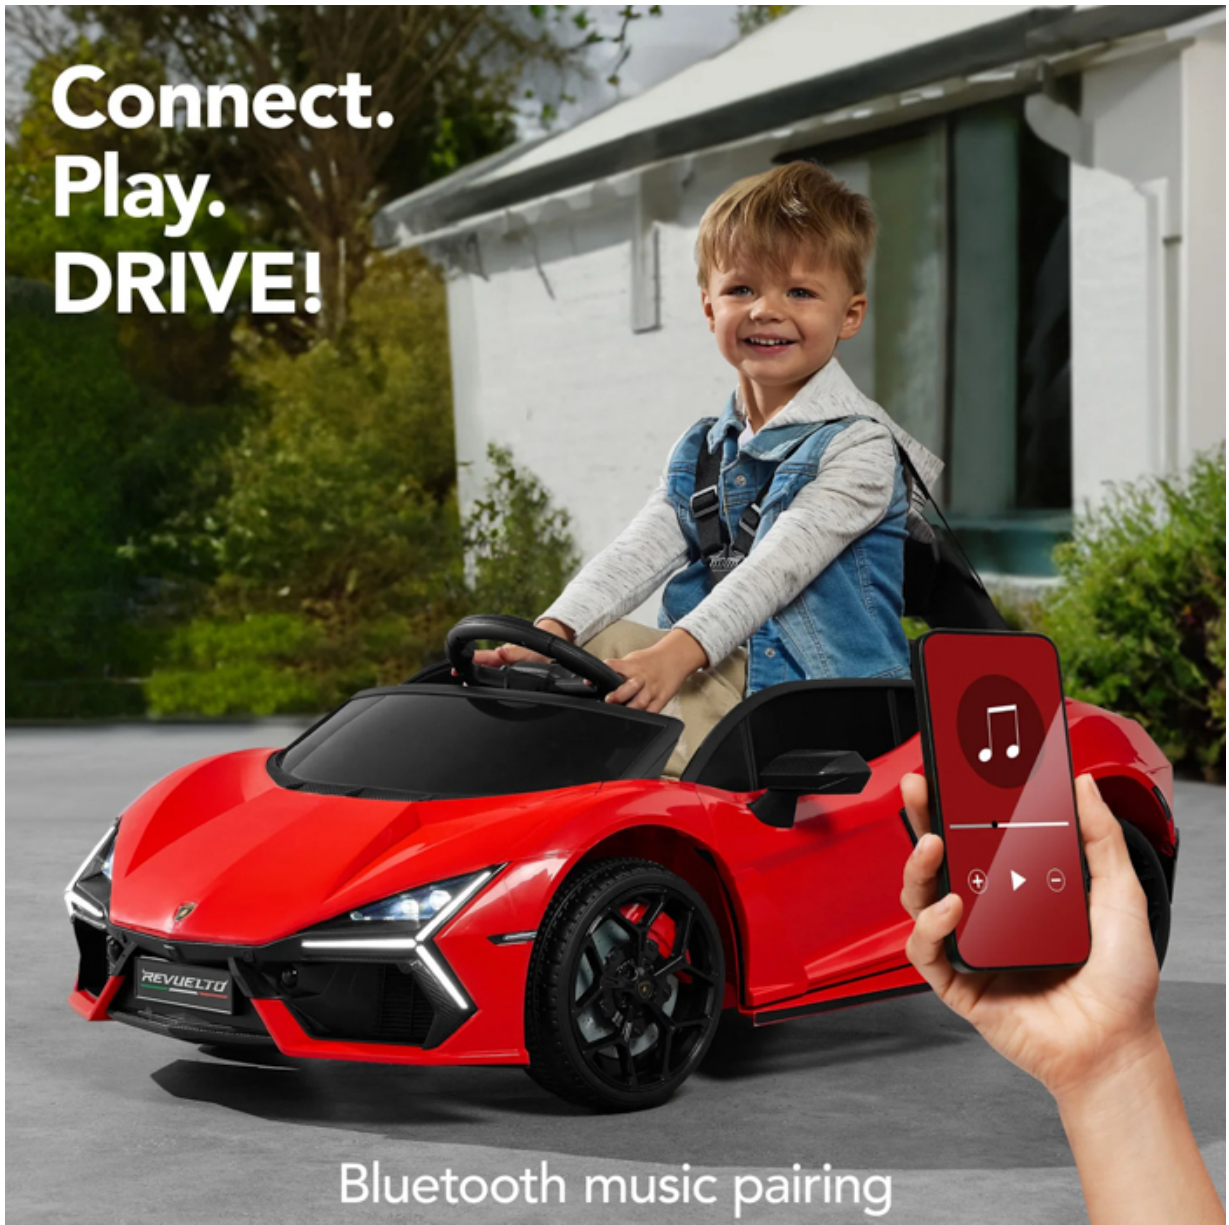

BRANDMODELS

WALKER

HAIR: BLONDE

EYES: BLUE

HEIGHT: -

INSEAM: -

WAIST: -

SHIRT: -

SUIT: -

SHOE: -

Perfectly Sized

3-6

Age
Limit

66lb

Weight
Limit

**Connect.
Play.
DRIVE!**