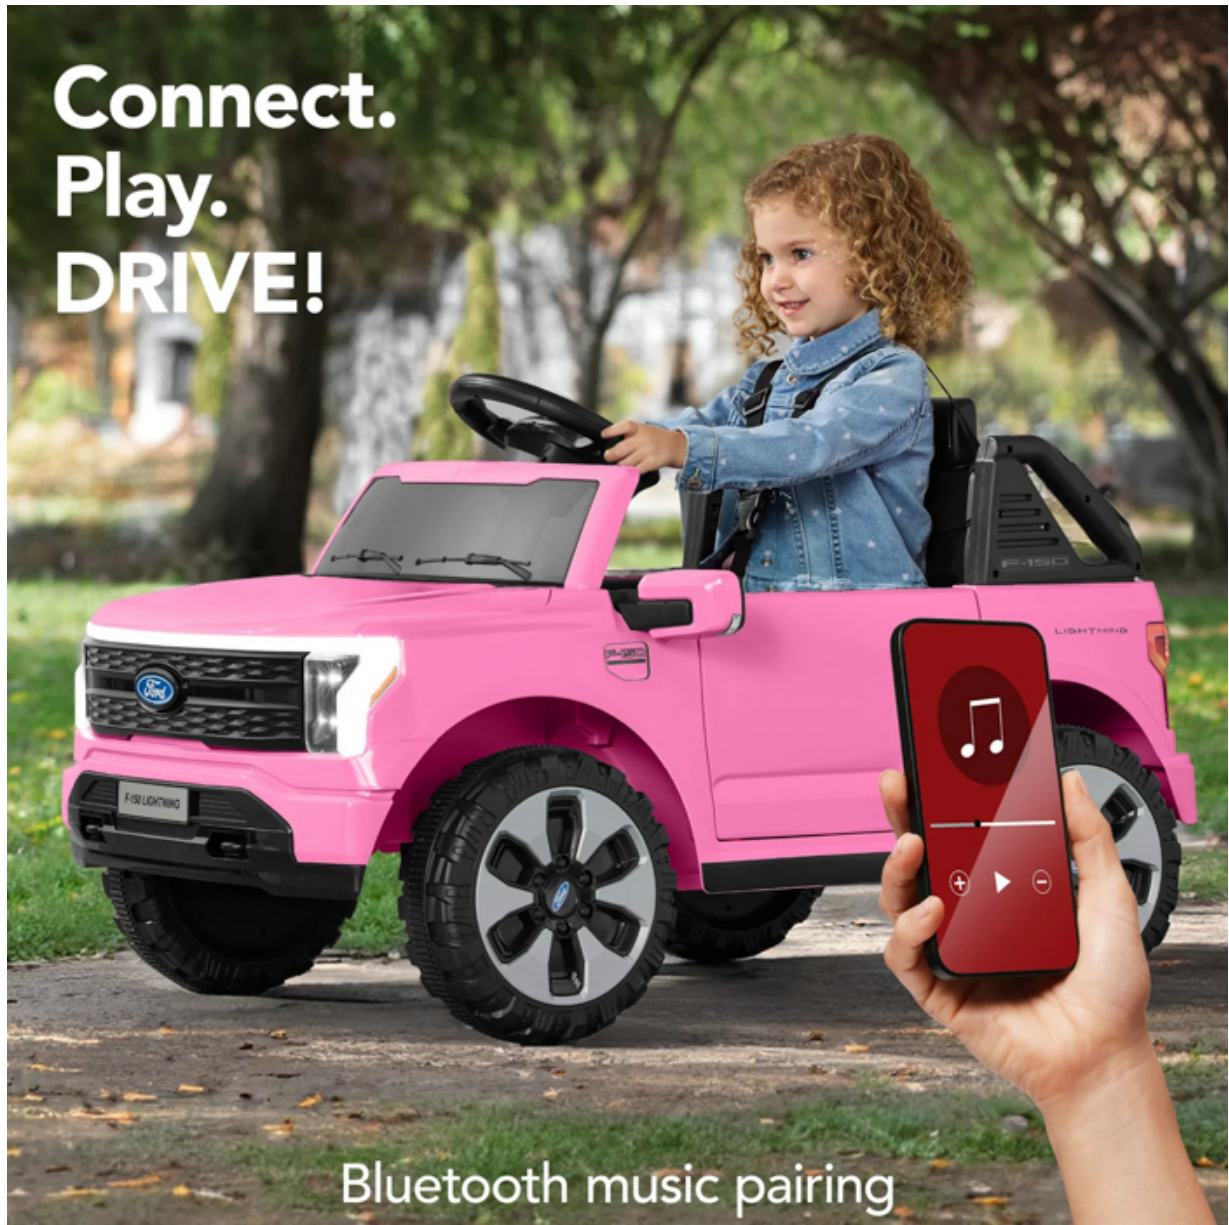

BRANDMODELS

ELIA

HAIR: LIGHT BROWN

EYES: BLUE

HEIGHT: -

CHEST: -

WAIST: -

HIPS: -

DRESS: -

SHOE: -

Perfectly Sized

3-6

Age
Limit

66lb

Weight
Limit

**Connect.
Play.
DRIVE!**

Bluetooth music pairing

Rechargeable
Battery

Child-Friendly Design

Seat harness and locking doors secure
your child when they're on the go