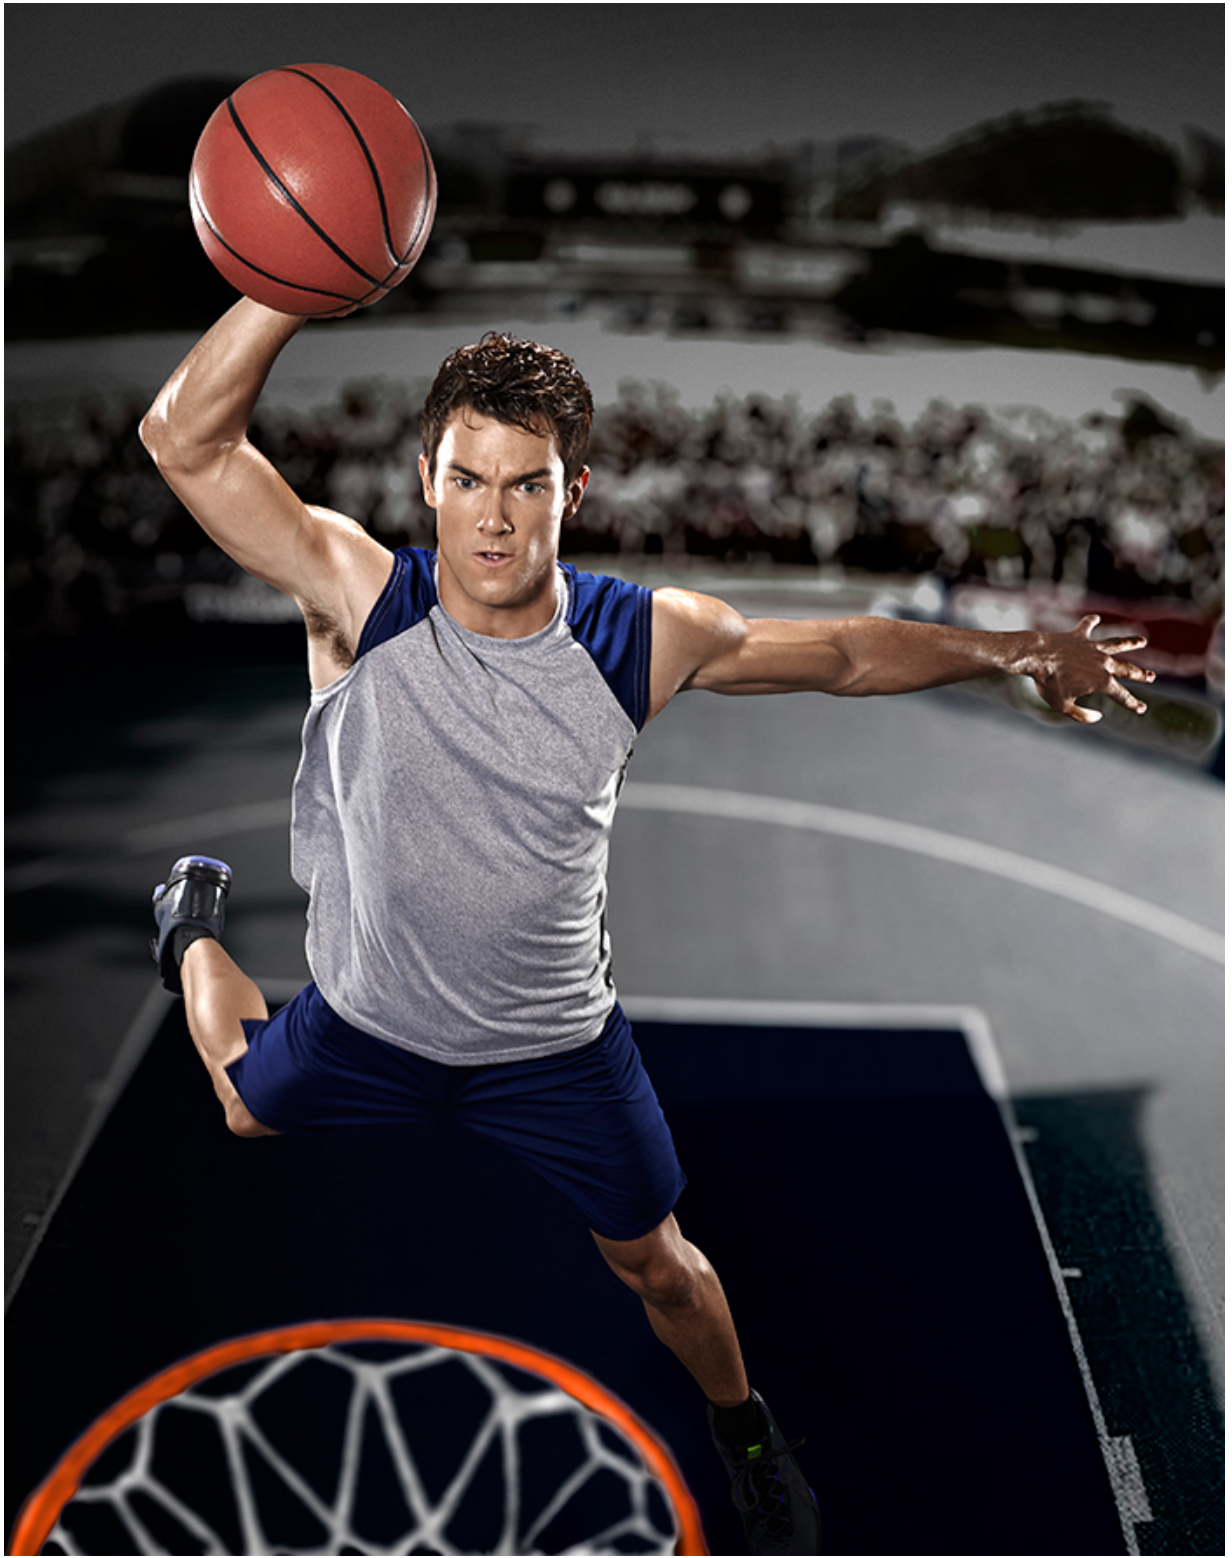

## RYAN GUNNARSON - FITNESS

HAIR: BROWN

EYES: BLUE/GREEN

HEIGHT: 6' 2"

INSEAM: 32

WAIST: 32

SHIRT: M

SUIT: 38L

SHOE: 11.5

The body *achieves*  
what the mind *believes.*

 rrsports

 **ROADRUNNER** SPORTS  
World's Largest Running & Walking Store