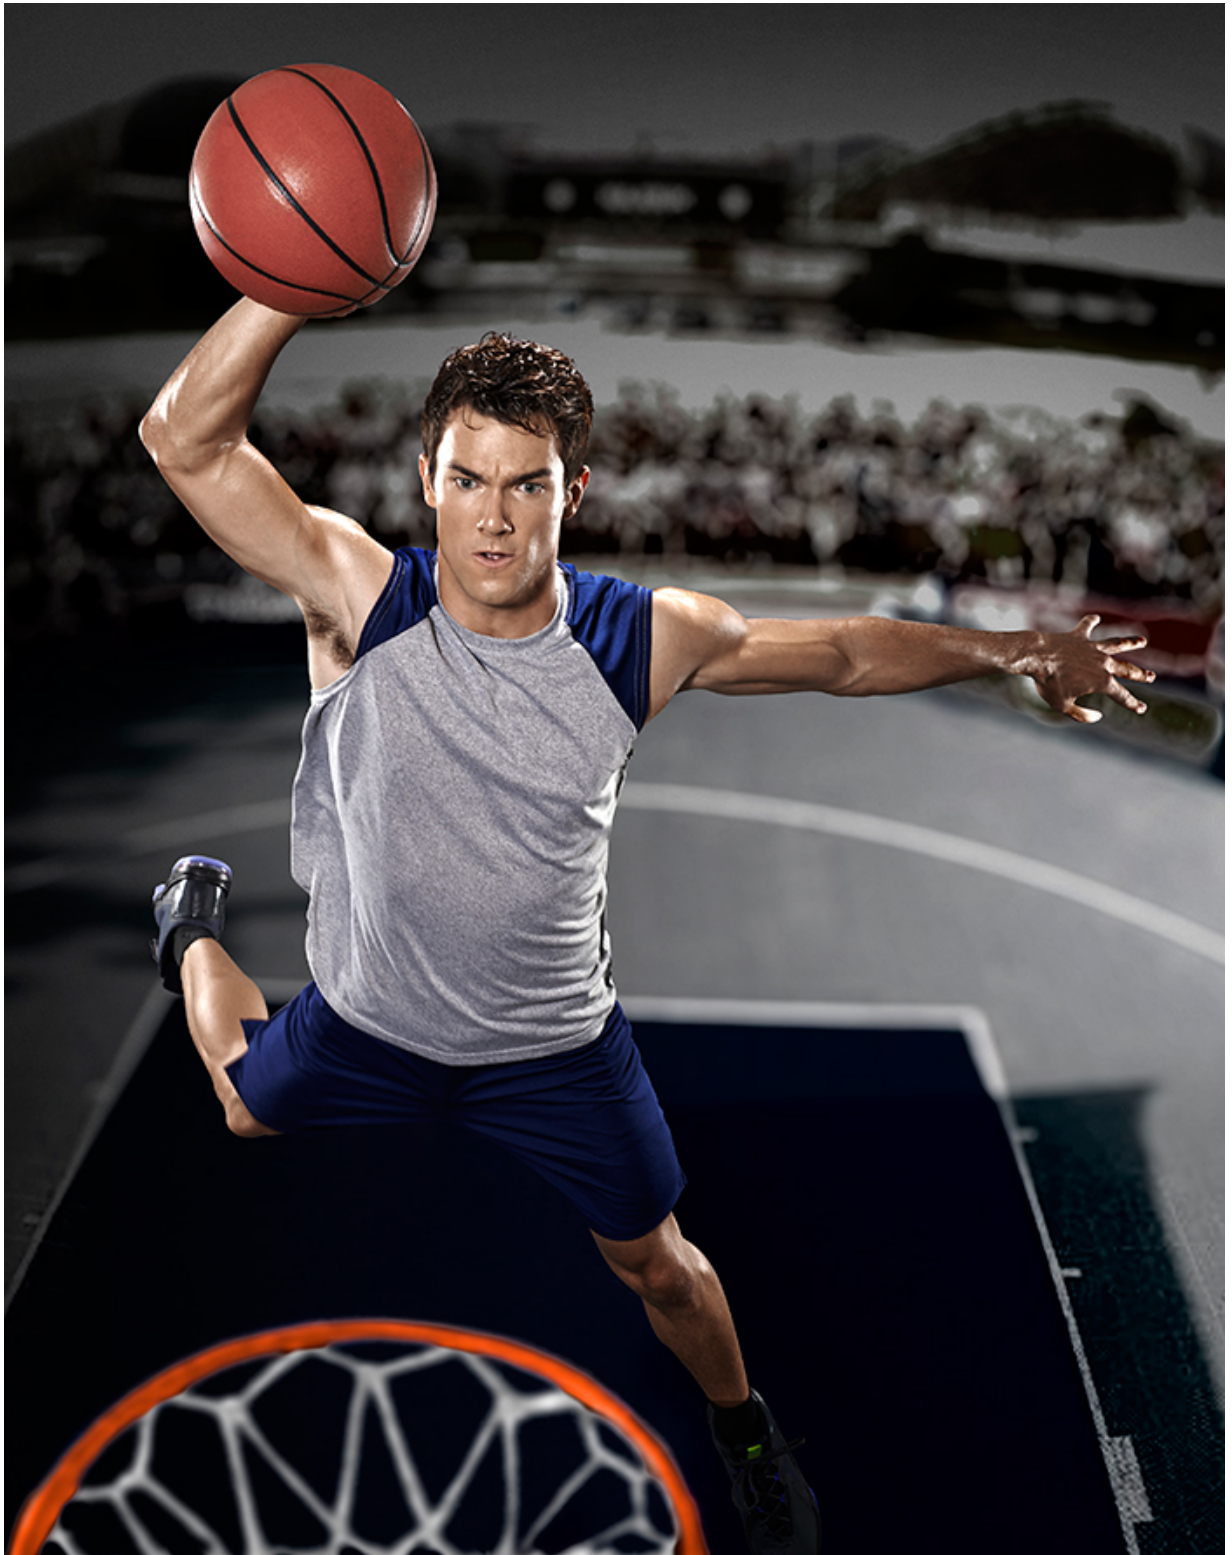

BRANDMODELS

RYAN GUNNARSON - FITNESS

HAIR: BROWN

EYES: BLUE/GREEN

HEIGHT: 6' 2"

INSEAM: 32

WAIST: 32

SHIRT: M

SUIT: 38L

SHOE: 11.5

The body *achieves*
what the mind *believes.*

 rrsports

 **ROADRUNNER** SPORTS
World's Largest Running & Walking Store