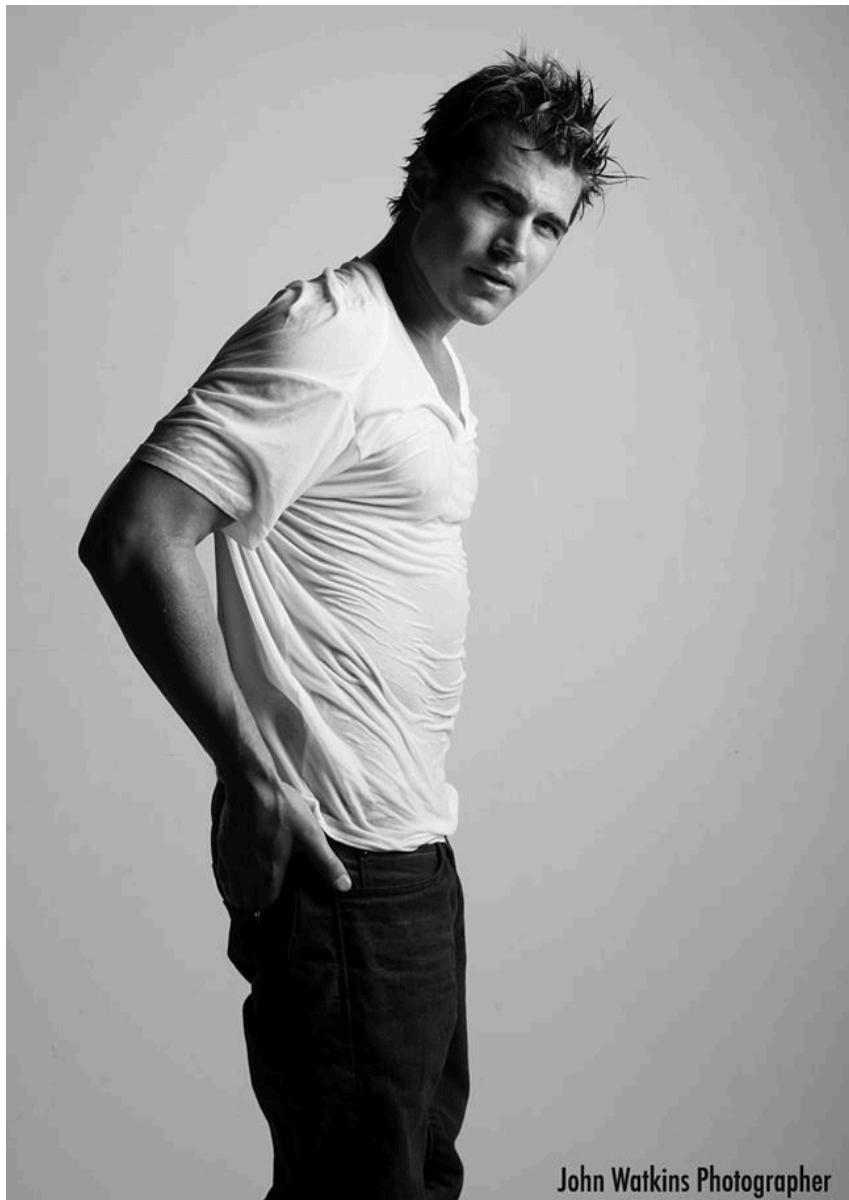

BRANDMODELS

EVAN DORIAN - SURFING

HAIR: BROWN

EYES: BLUE/GREEN

HEIGHT: 6' 0"

INSEAM: 32

WAIST: 32-34

SHIRT: L

SUIT: 42R

SHOE: 11.5

John Watkins Photographer