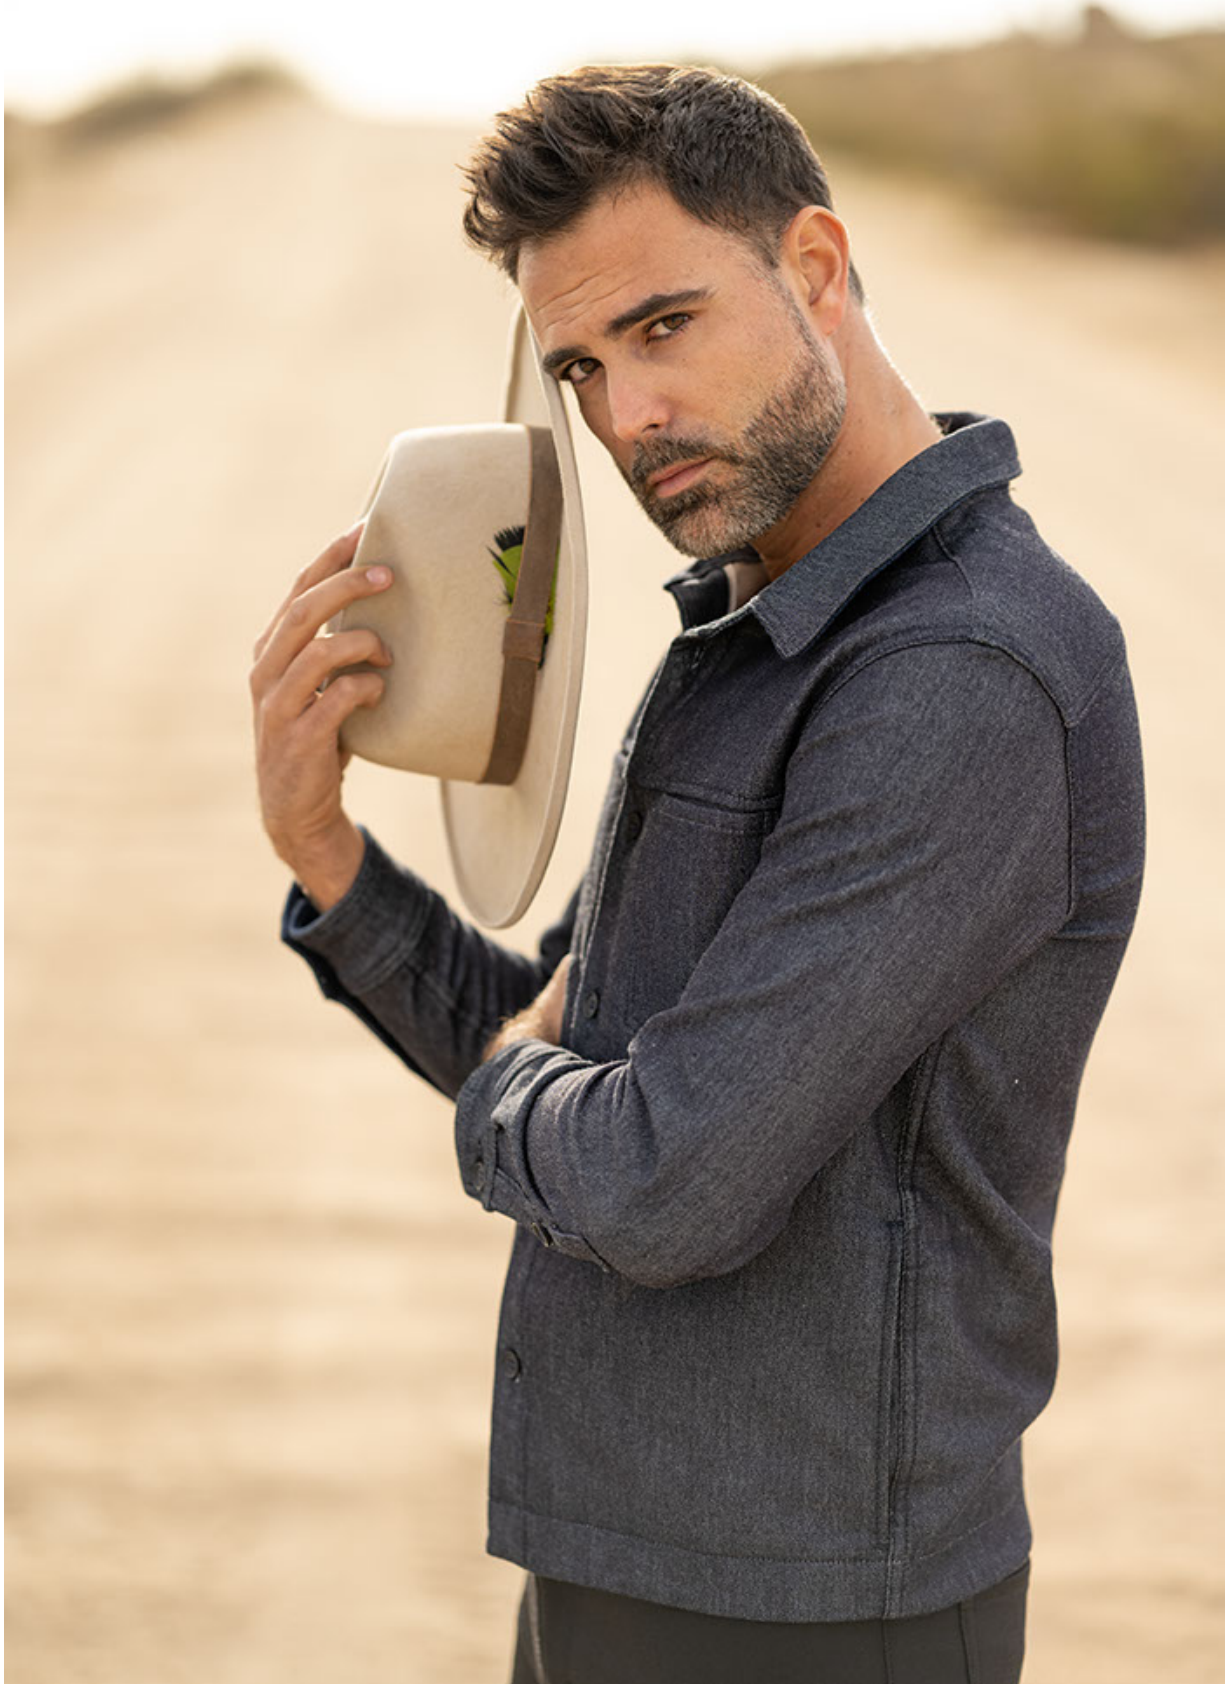

BRANDMODELS

ALEJANDRO MONTESINOS

HAIR: BROWN

EYES: HAZEL

HEIGHT: 6' 2"

INSEAM: 32

WAIST: 32

SHIRT: 15.5/34

SUIT: 42L

SHOE: 11.5

GLAUDI
BY JOHANA HERNANDEZ