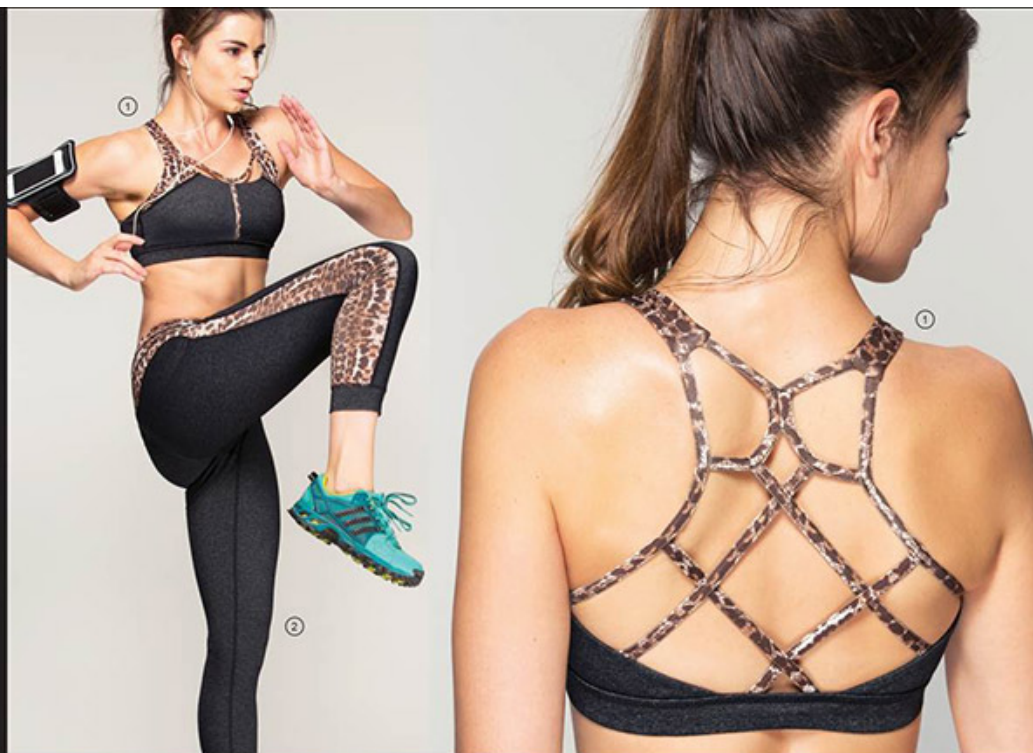

High Intensity

Fabric 1:
87% POLYESTER
13% SPANDEX

Fabric 2:
87% NYLON
13% SPANDEX

2. MADISON MOTION STANDOUT PANT - AL0012

Fabric 1:
87% POLYESTER
13% SPANDEX

Fabric 2:
87% NYLON
13% SPANDEX