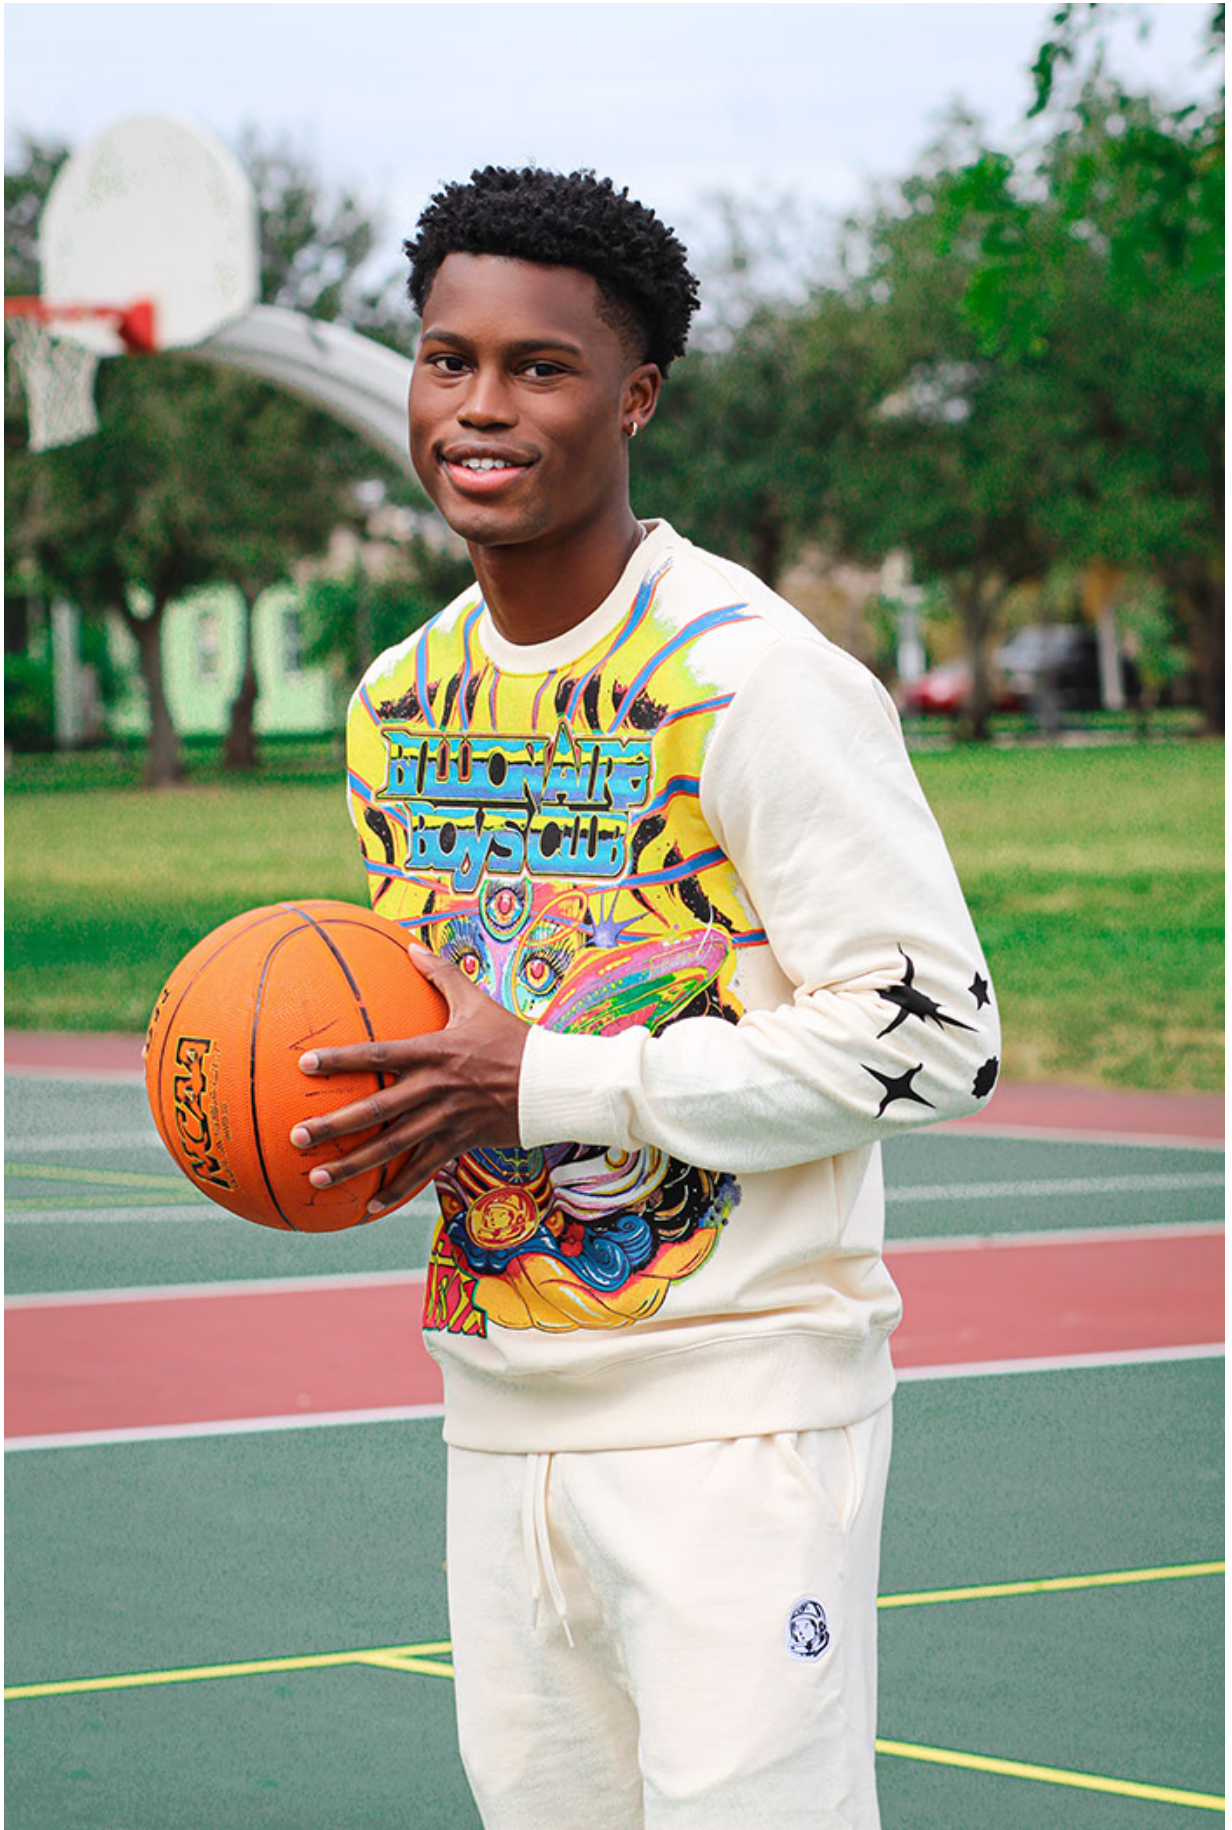

BRANDMODELS

HERBERT COLEMAN

HAIR: BROWN

EYES: BROWN

HEIGHT: 6'0"

INSEAM: 31/32

WAIST: 31

SHIRT: M

SUIT: 38R

SHOE: 10.5

MOVE LIKE YOU MEAN IT.

Abercrombie & Fitch

SWIM TRUNKS

SHOP NOW