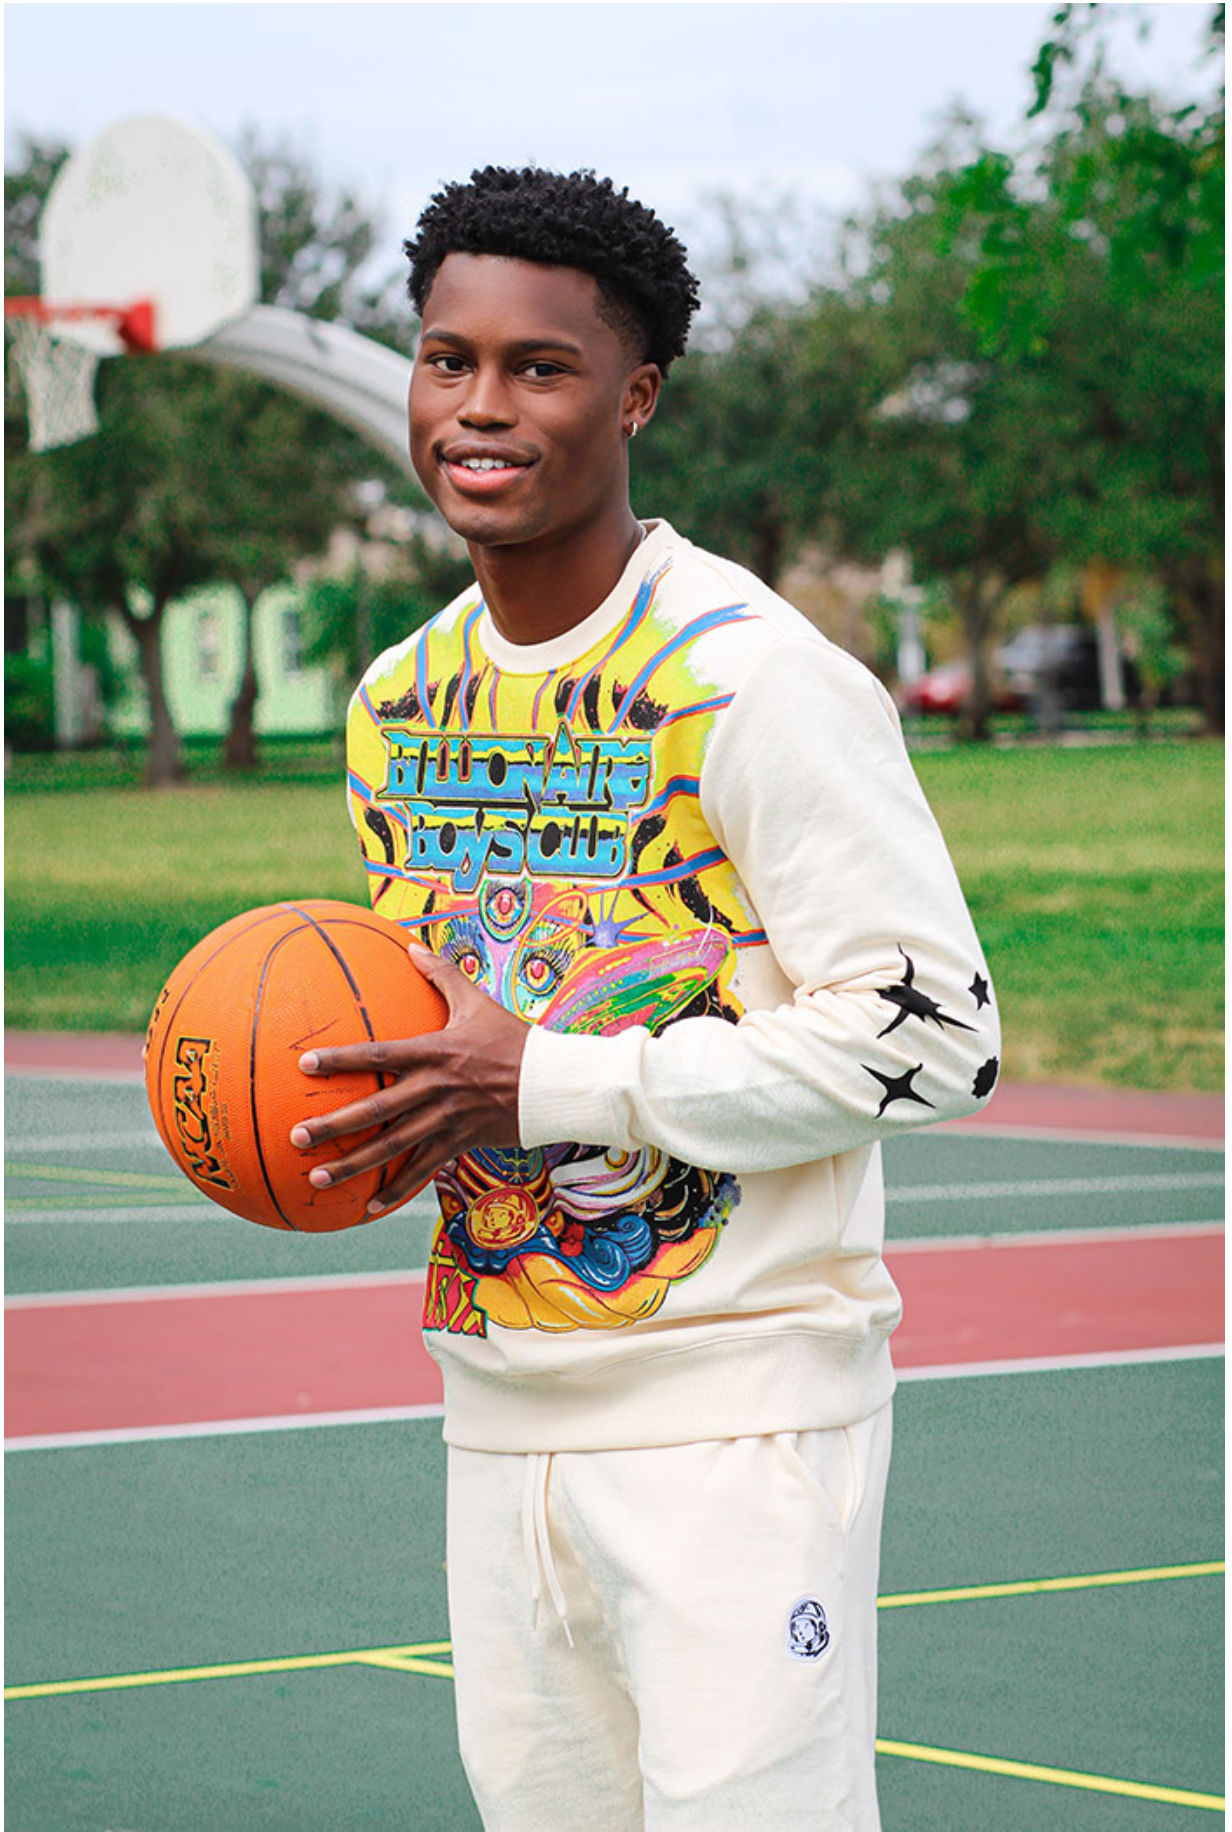

BRANDMODELS

HERBERT COLEMAN

HAIR: BROWN

EYES: BROWN

HEIGHT: 6'0"

INSEAM: 31/32

WAIST: 31

SHIRT: M

SUIT: 38R

SHOE: 10.5

MOVE LIKE YOU MEAN IT.

Abercrombie & Fitch

SWIM TRUNKS

SHOP NOW