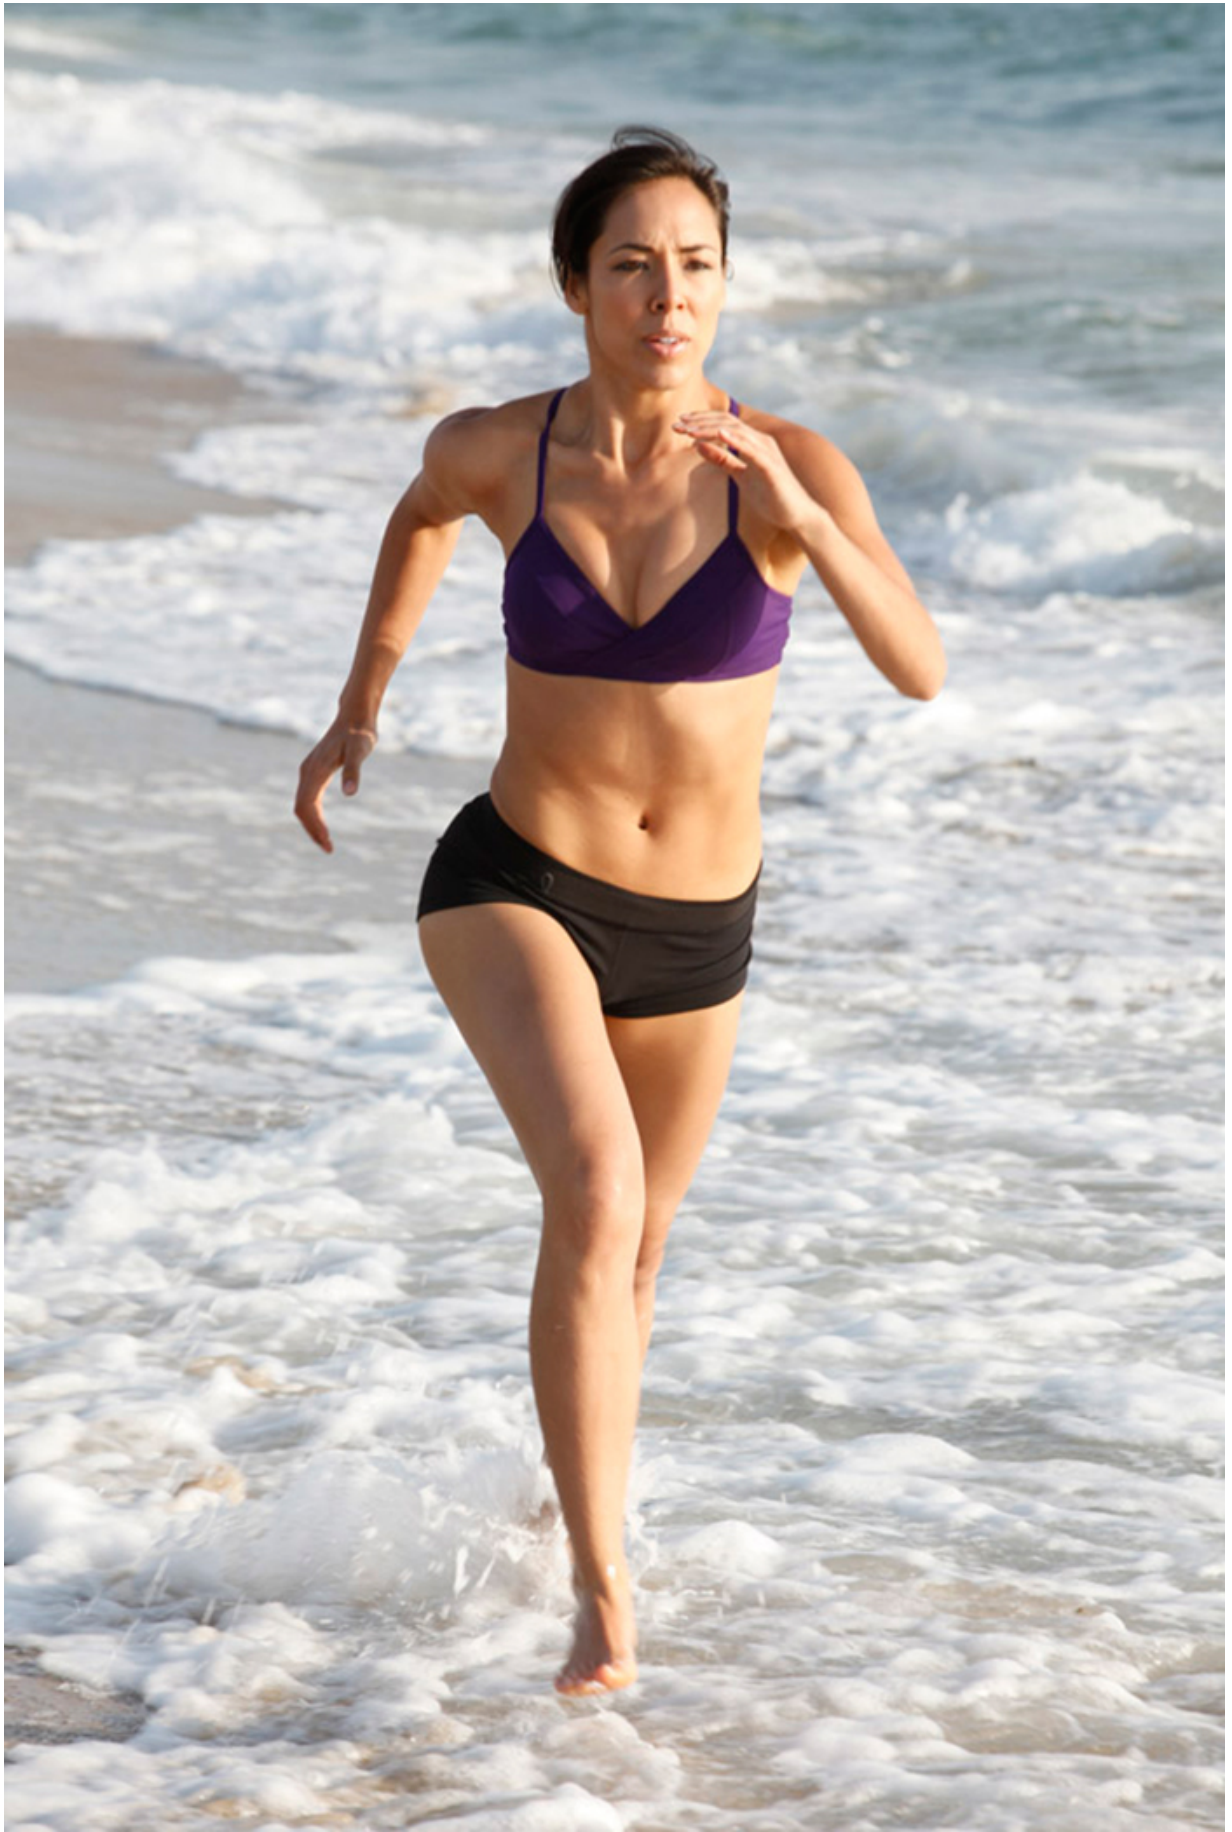

BRANDMODELS

VICTORIA GRACIE

HAIR: BLACK
EYES: BROWN
HEIGHT: 5' 9"
CHEST: 34B
WAIST: 29
HIPS: 39
DRESS: 6
SHOE: 8

win it!

Register for a chance to score one of four packages bulging with some of the goods you'll spot on these pages. To see each prize pack, the rules and to enter, go to fitpregnancy.com/freebies.

CUSTOM RIDE

Stroll to the beat of your own drum with the **Orbit Baby G3**. The line allows you to pick everything from storage options to seat type and it converts to a double. Other bells and whistles: airless tires, color-coded brakes and a sunshade with built-in UPF protection. Newborn to 50 pounds. (\$740 and up, orbitbaby.com)