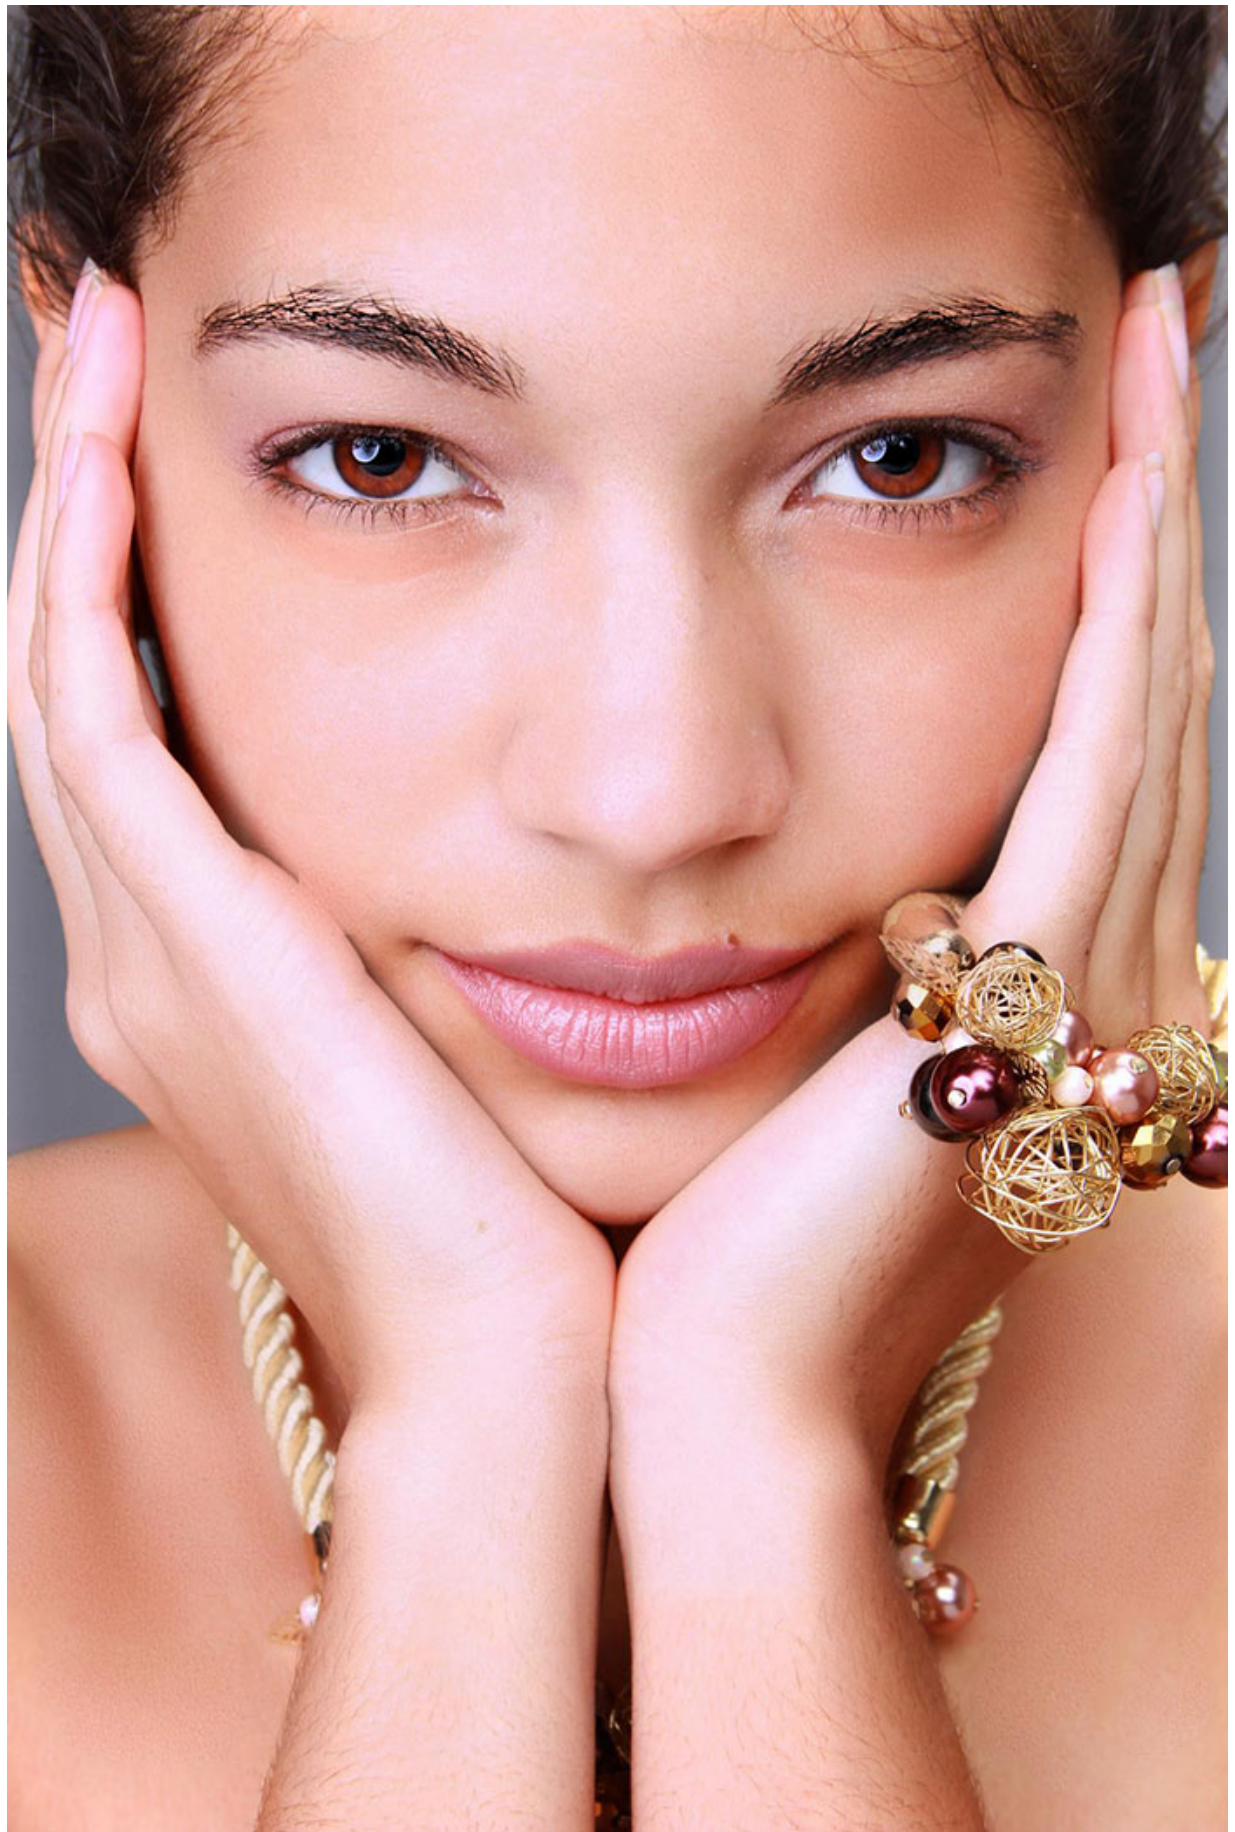

BRANDMODELS

MELISSA MCINNIS

HAIR: BROWN

EYES: BROWN

HEIGHT: 5' 9"

CHEST: 32

WAIST: 24

HIPS: 35

DRESS: 4

SHOE: 8

YO!
ADRIAN