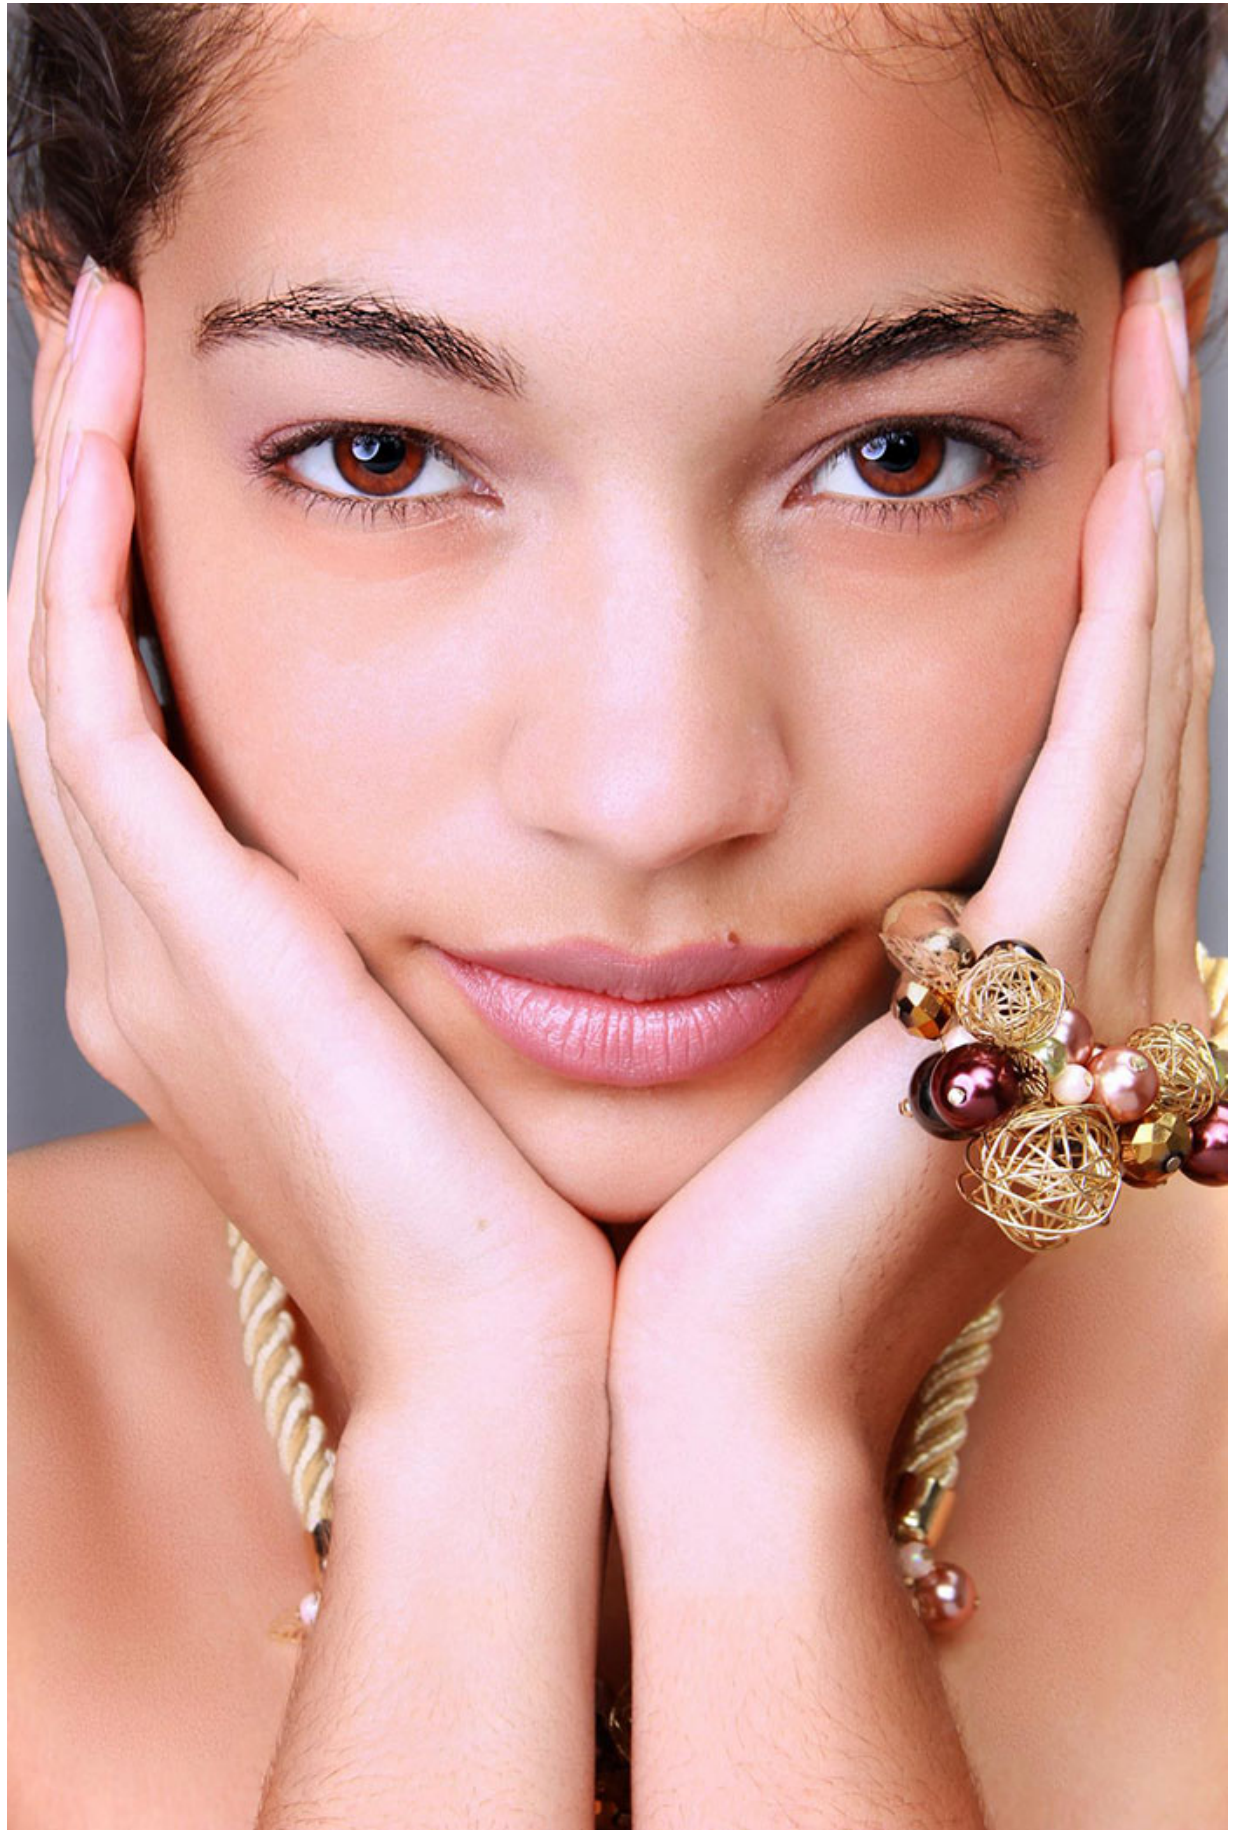

BRANDMODELS

MELISSA MCINNIS

HAIR: BROWN

EYES: BROWN

HEIGHT: 5' 9"

CHEST: 32

WAIST: 24

HIPS: 35

DRESS: 4

SHOE: 8

YO!
ADRIAN