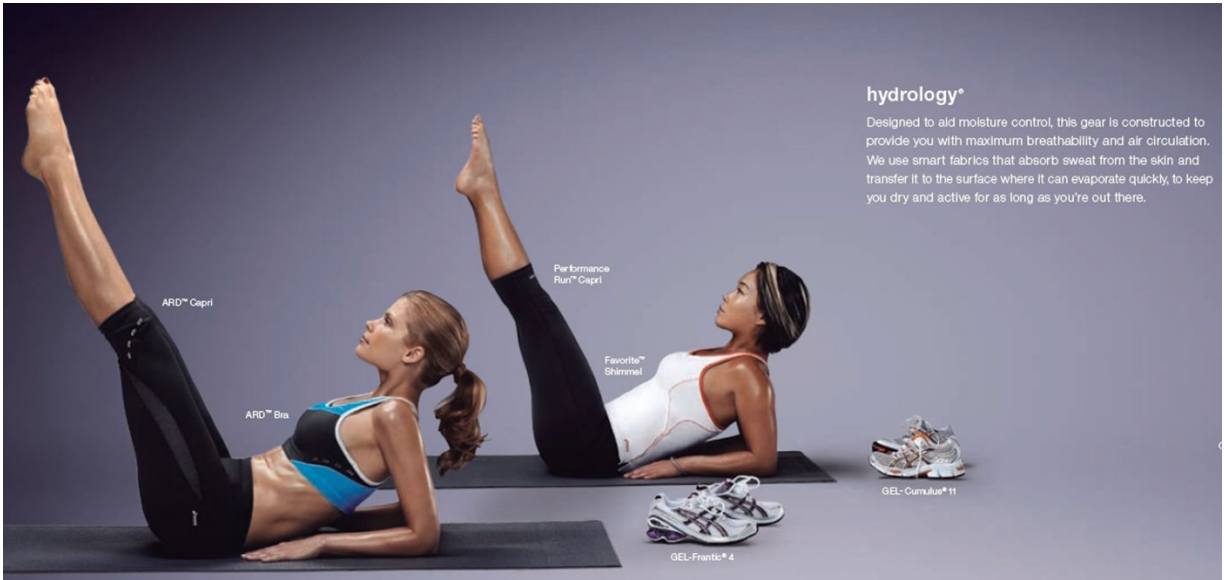

ARD™ Capri

ARD™ Bra

Performance
Run™ Capri

Favorite™
Shironeel

GEL-Frantic® 4

GEL-Cumulus® 11

hydrology*