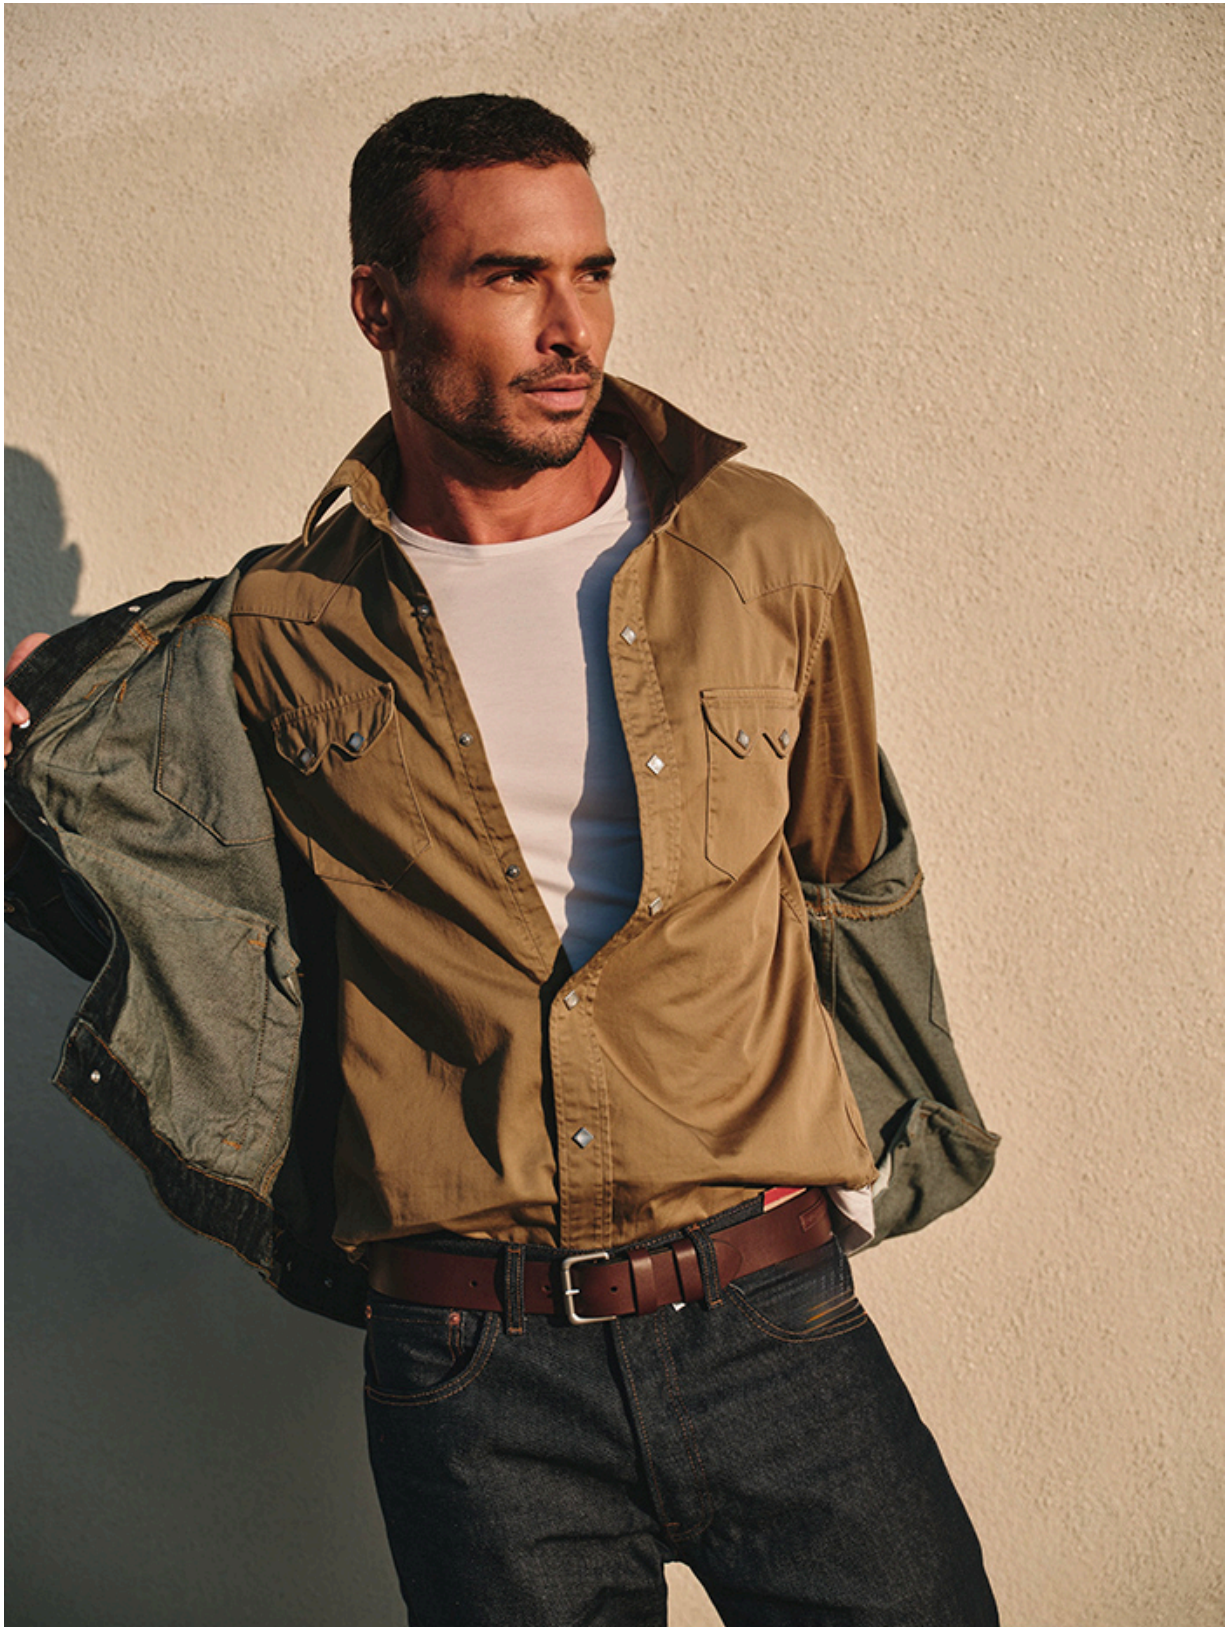

BRANDMODELS

CHAD MEIHUIZEN

HAIR: BROWN

EYES: BROWN

HEIGHT: 6'2"

INSEAM: 32

WAIST: 32

SHIRT: L

SUIT: -

SHOE: 12

SENE

SENE

SENE