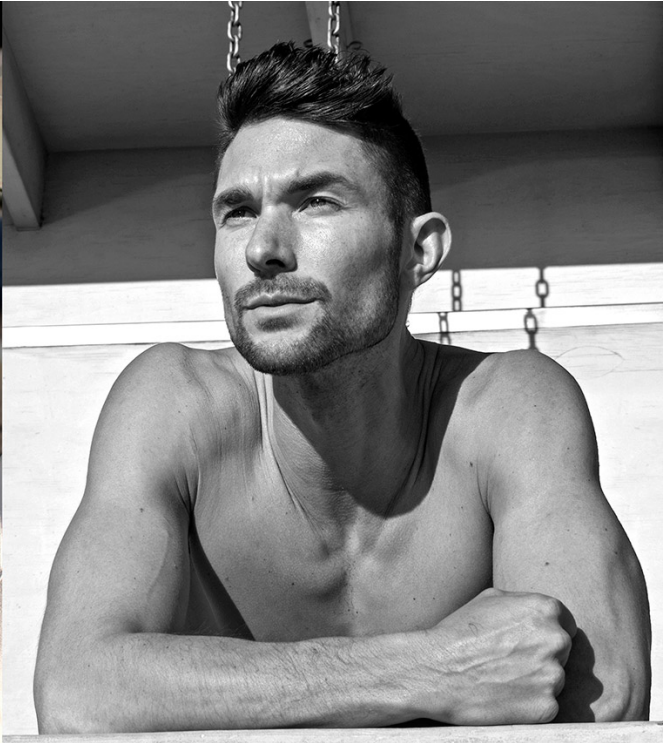

## MATT REINHARDT

HAIR: BROWN

EYES: BLUE

HEIGHT: 6' 2"

INSEAM: 32

WAIST: 32

SHIRT: 15.5

SUIT: 40L

SHOE: 12

  
**ROYAL IVY REGATTA**  
NEW ENGLAND

*Pruek*

Valentine's Day  
Dining Voyage

— February 14<sup>th</sup> 2020 —