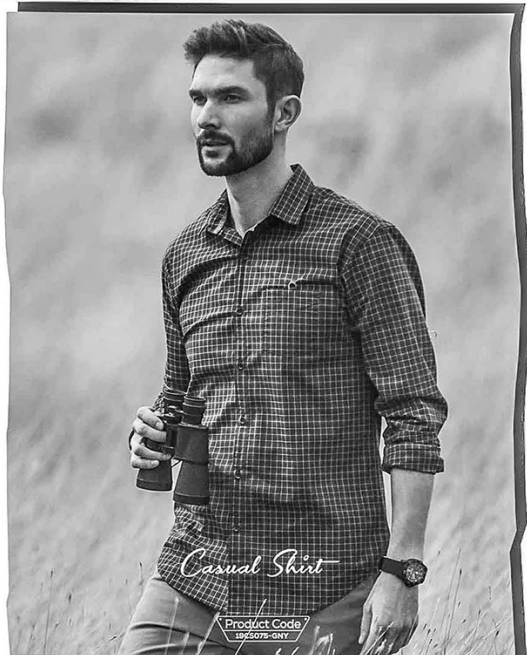

BRANDMODELS

MATT REINHARDT

HAIR: BROWN

EYES: BLUE

HEIGHT: 6' 2"

INSEAM: 32

WAIST: 32

SHIRT: 15.5

SUIT: 40L

SHOE: 12

ROYAL IVY REGATTA
NEW ENGLAND

Pruek

Valentine's Day
Dining Voyage

— February 14th 2020 —