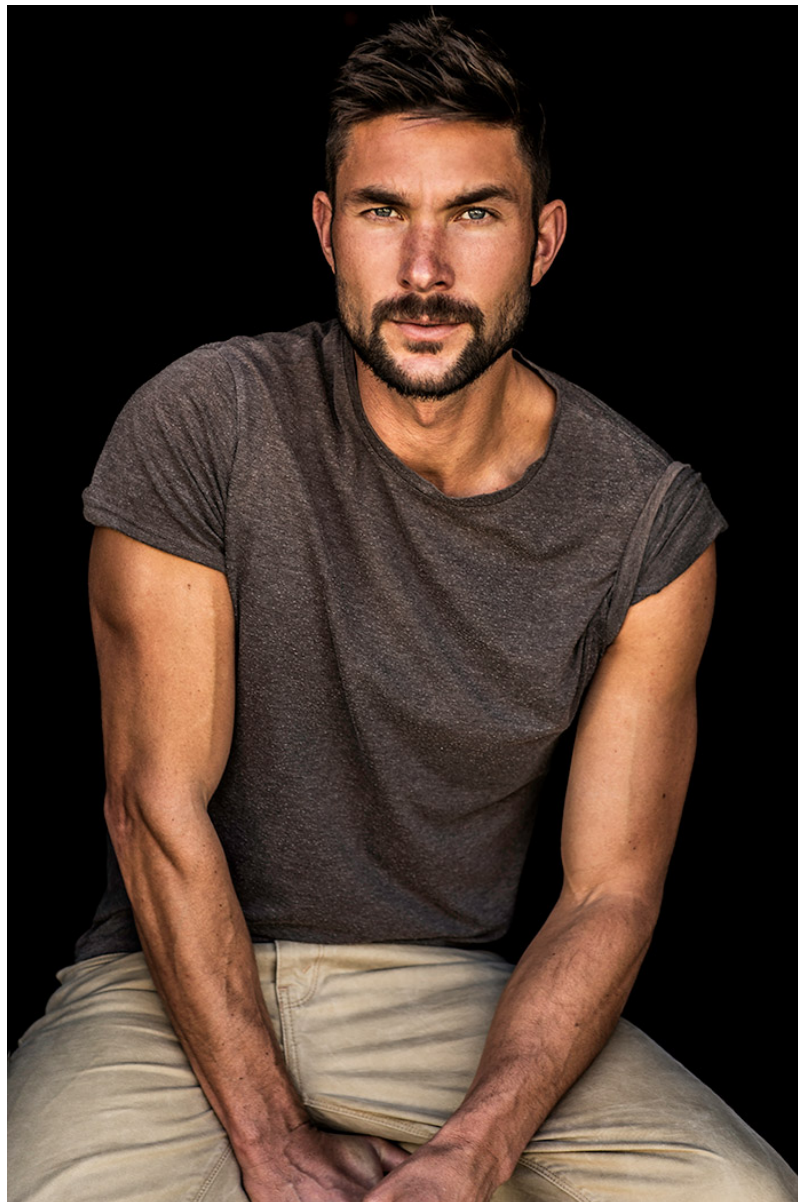

## MATT REINHARDT

HAIR: BROWN

EYES: BLUE

HEIGHT: 6' 2"

INSEAM: 32

WAIST: 32

SHIRT: 15.5

SUIT: 40L

SHOE: 12

  
**ROYAL IVY REGATTA**  
NEW ENGLAND

*Pruek*

Valentine's Day  
Dining Voyage

— February 14<sup>th</sup> 2020 —