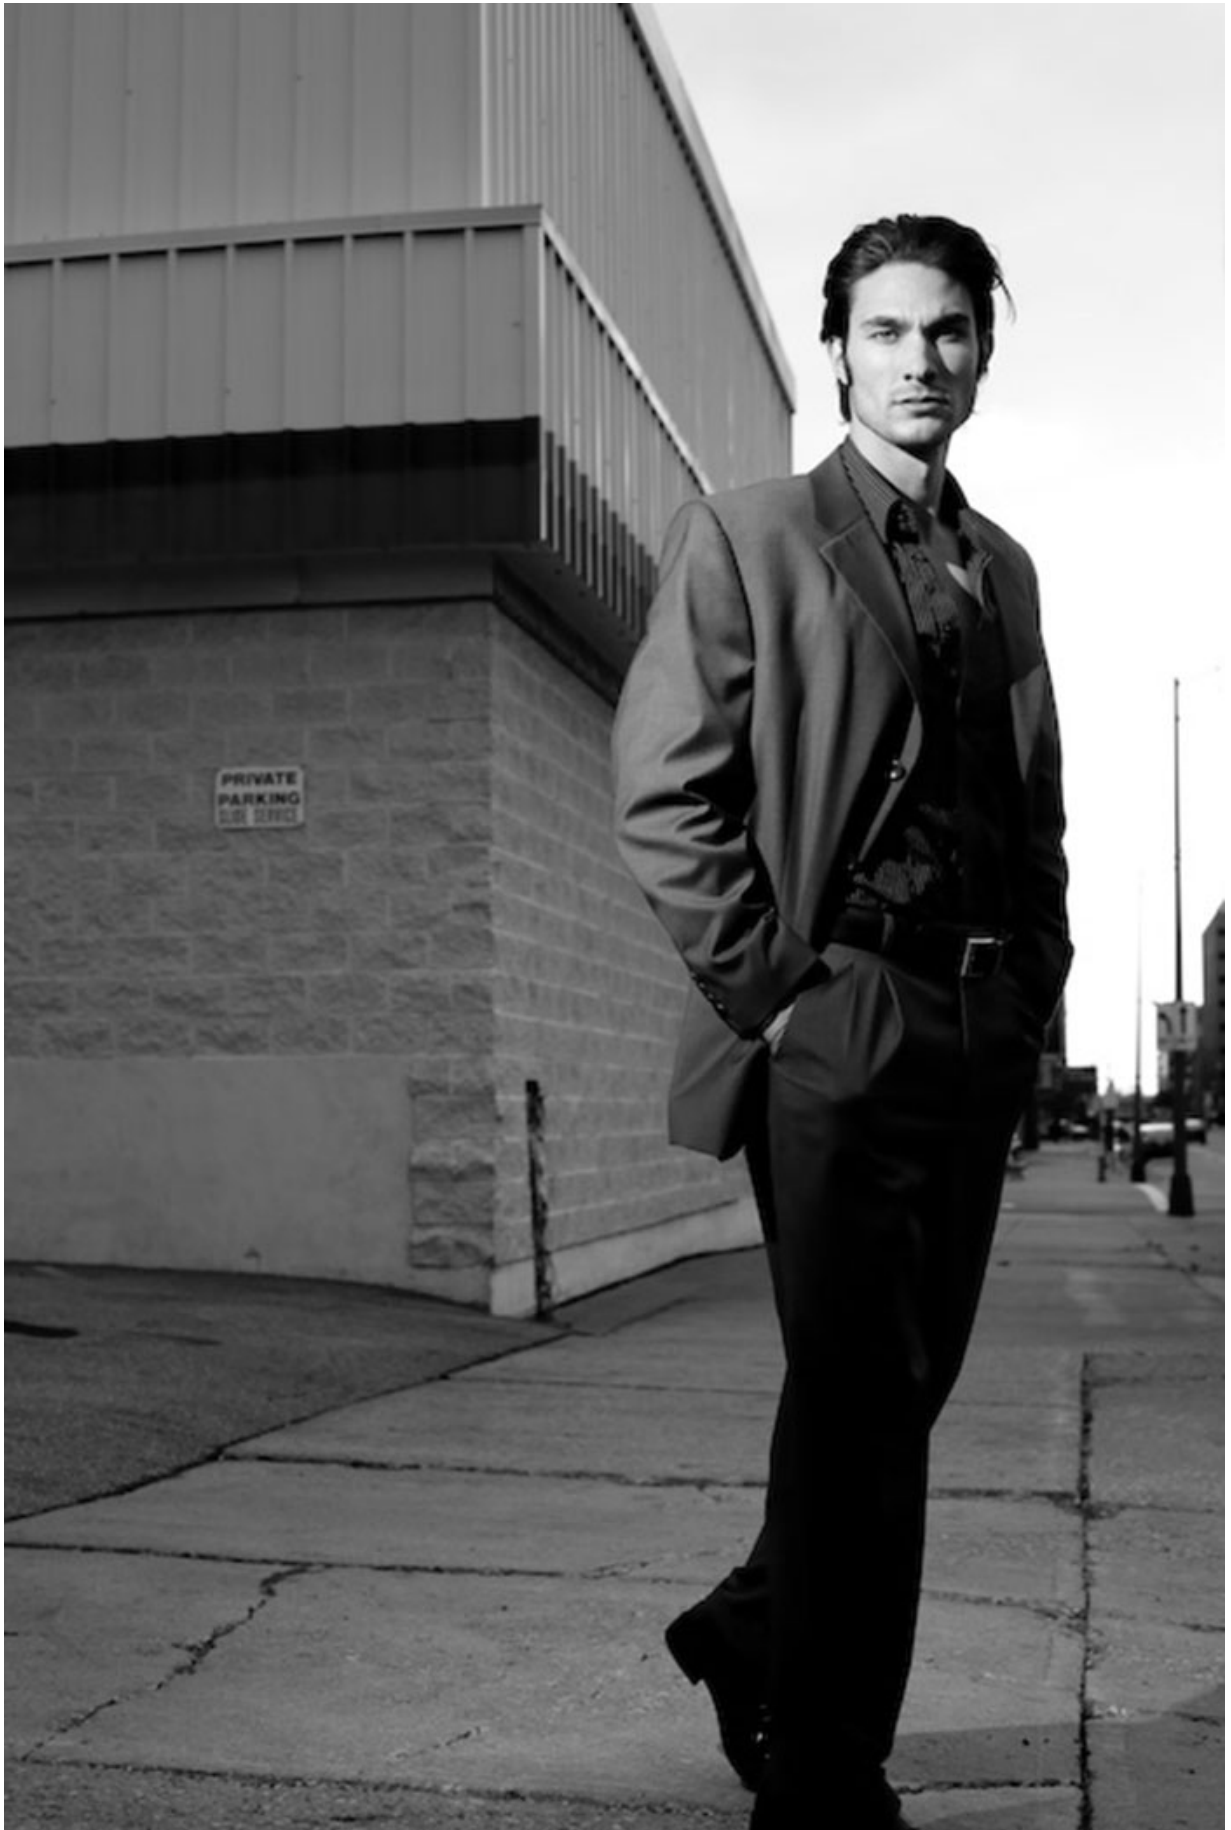

## MATT REINHARDT

HAIR: BROWN

EYES: BLUE

HEIGHT: 6' 2"

INSEAM: 32

WAIST: 32

SHIRT: 15.5

SUIT: 40L

SHOE: 12

  
**ROYAL IVY REGATTA**  
NEW ENGLAND

*Pruek*

Valentine's Day  
Dining Voyage

— February 14<sup>th</sup> 2020 —