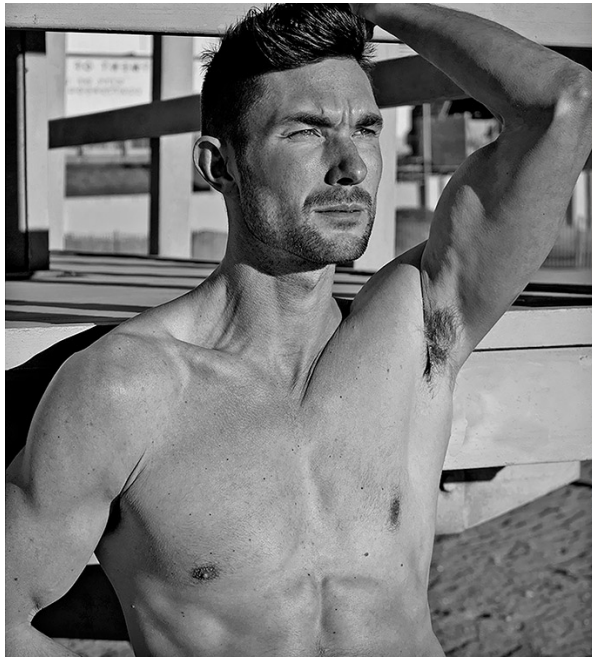

## MATT REINHARDT

HAIR: BROWN

EYES: BLUE

HEIGHT: 6' 2"

INSEAM: 32

WAIST: 32

SHIRT: 15.5

SUIT: 40L

SHOE: 12

  
**ROYAL IVY REGATTA**  
NEW ENGLAND

*Pruek*

Valentine's Day  
Dining Voyage

— February 14<sup>th</sup> 2020 —