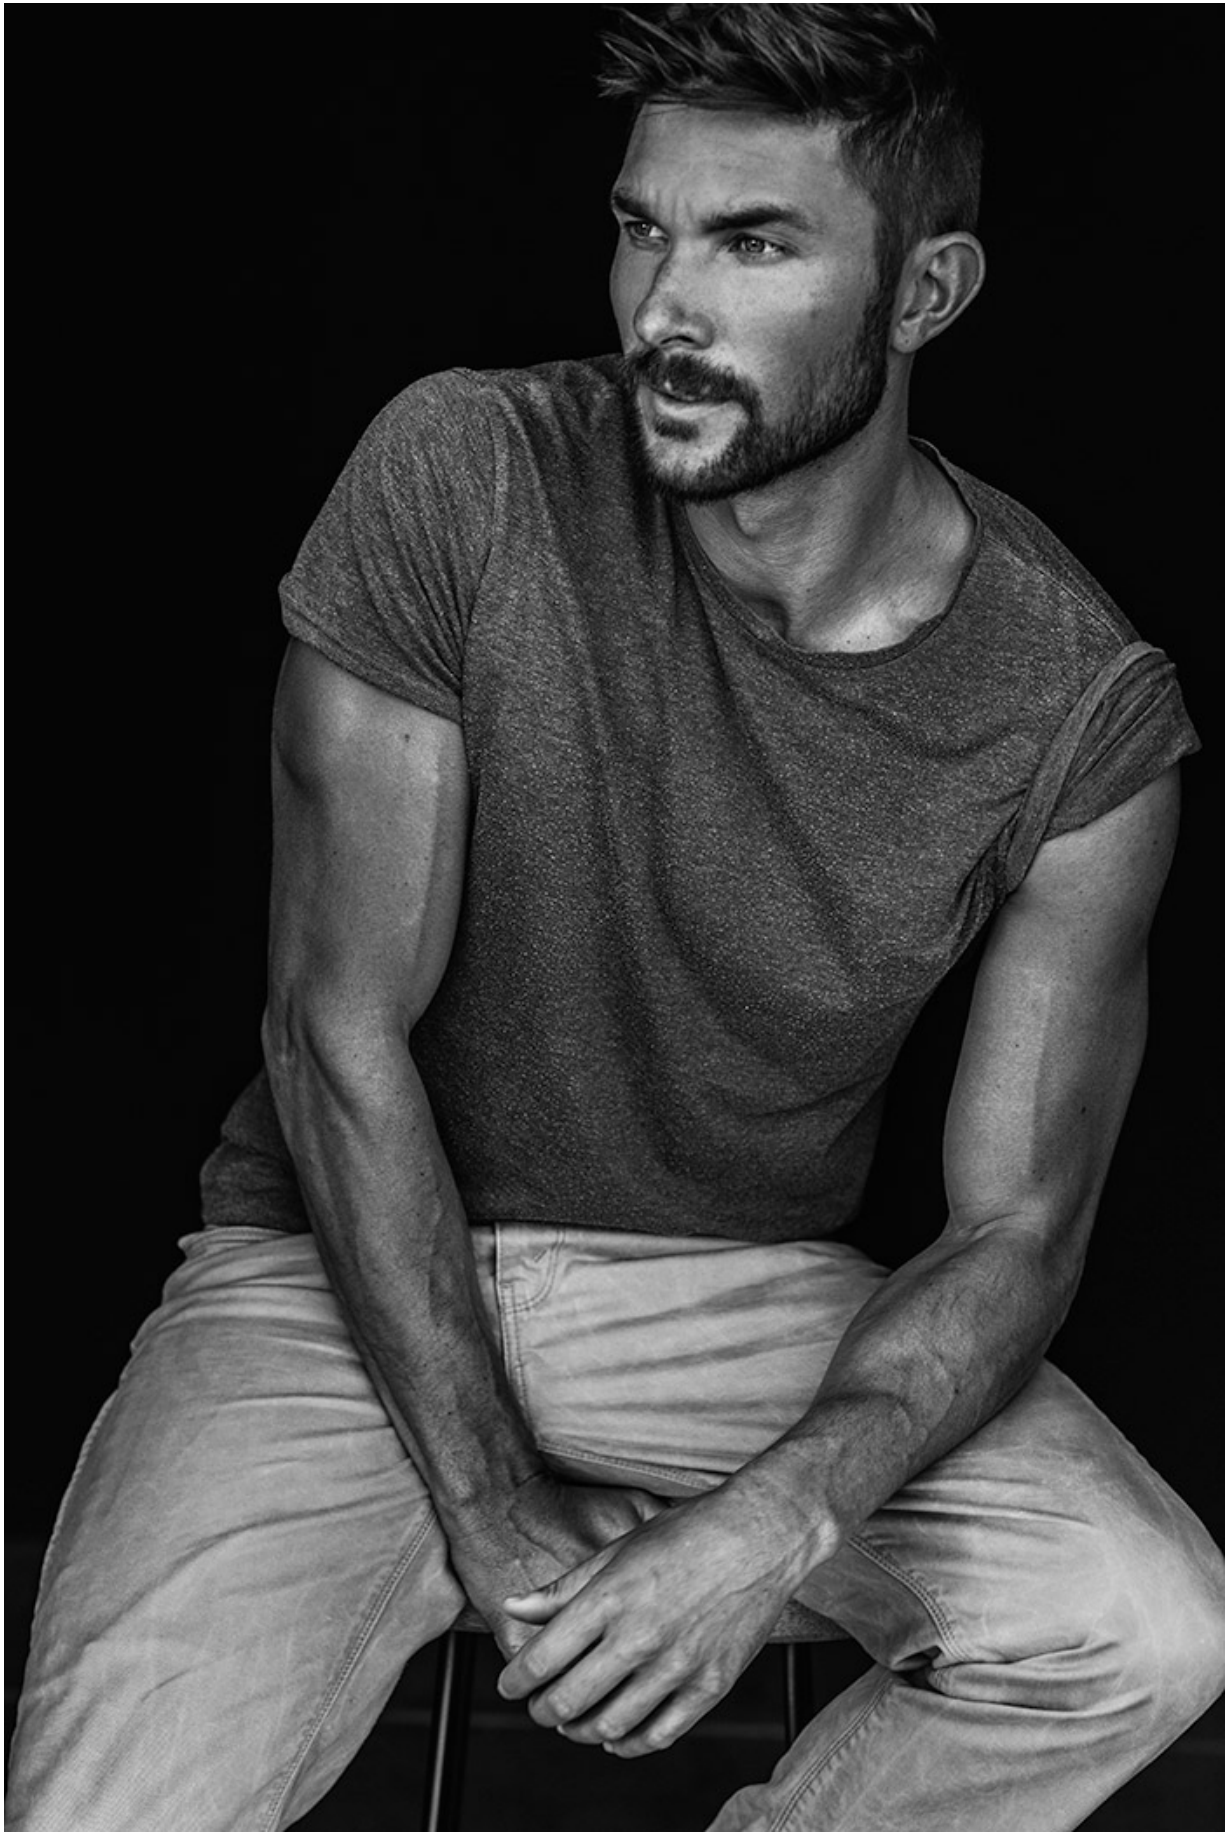

## MATT REINHARDT

HAIR: BROWN

EYES: BLUE

HEIGHT: 6' 2"

INSEAM: 32

WAIST: 32

SHIRT: 15.5

SUIT: 40L

SHOE: 12

  
**ROYAL IVY REGATTA**  
NEW ENGLAND

*Pruek*

Valentine's Day  
Dining Voyage

— February 14<sup>th</sup> 2020 —