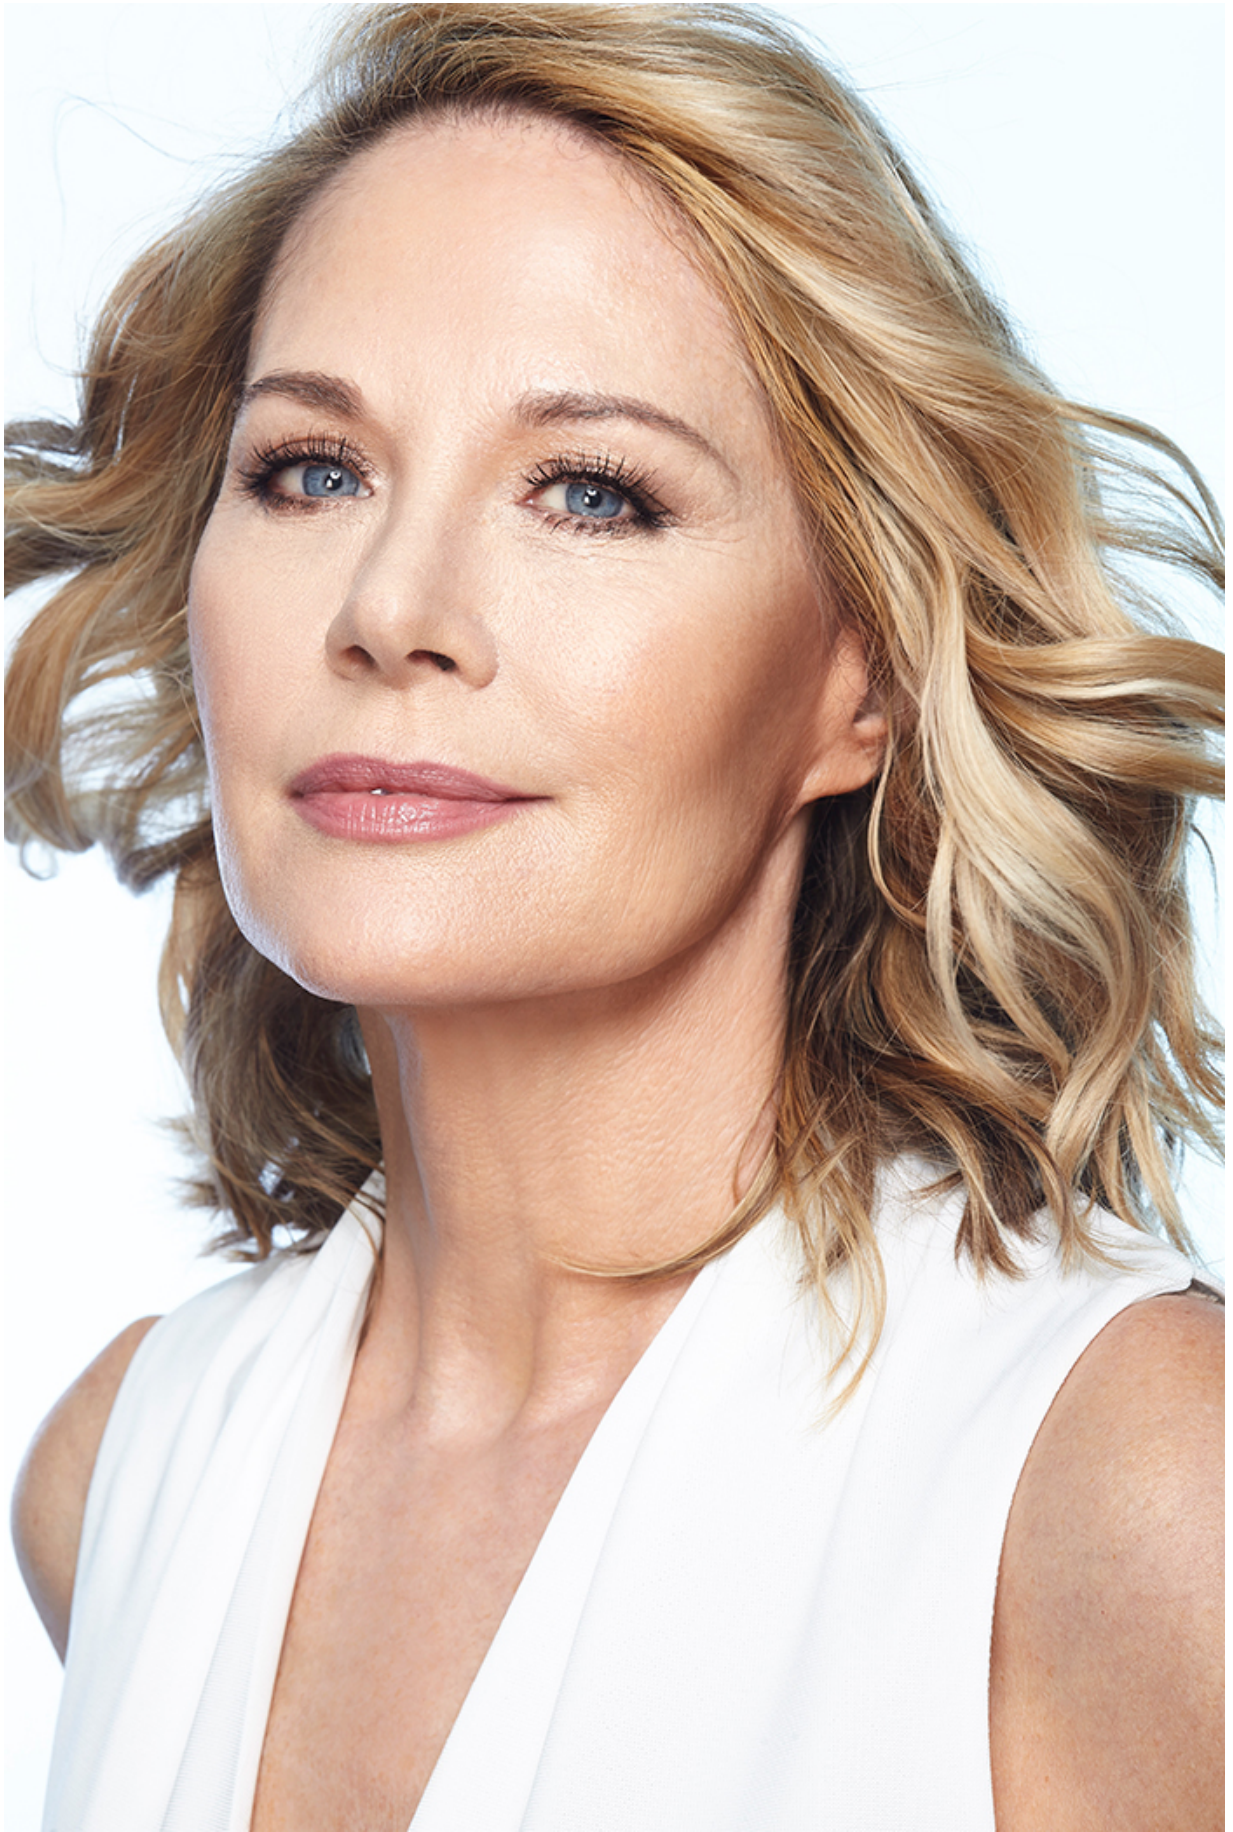

## VICTORIA SMITH

HAIR: BLONDE

EYES: BLUE

HEIGHT: 5' 10"

CHEST: 34B

WAIST: 25

HIPS: 35

DRESS: 6

SHOE: 7