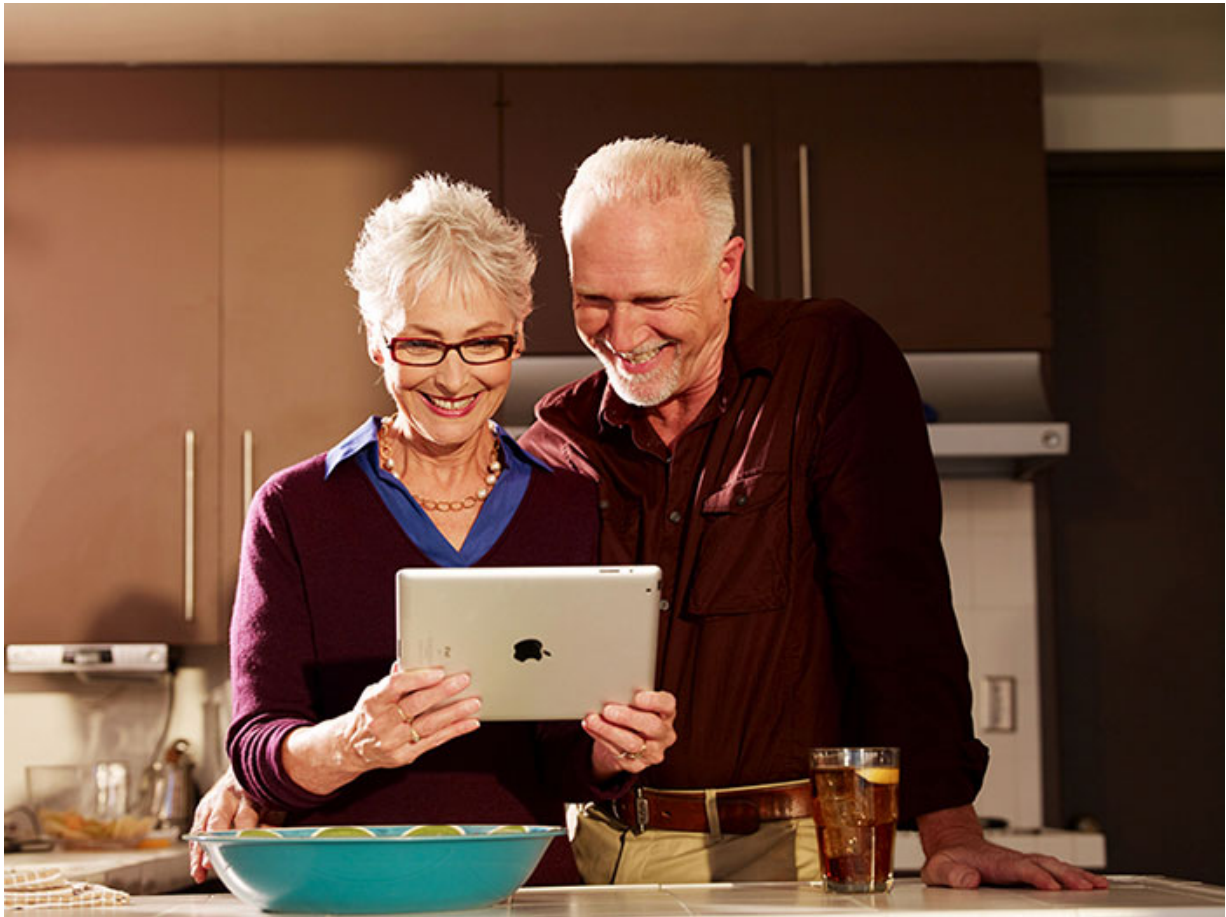

Tech Assist Lateral Slide

Adaptive Iterative Dose

TechAssist

LATERAL SLIDE

A woman with white hair, wearing a light blue long-sleeved shirt, is lying on her back on a white padded table. The table is being moved horizontally by a device, as indicated by the text "LATERAL SLIDE". A person in a purple shirt is visible on the left side of the frame, looking towards the woman. The background is a plain, light-colored wall.