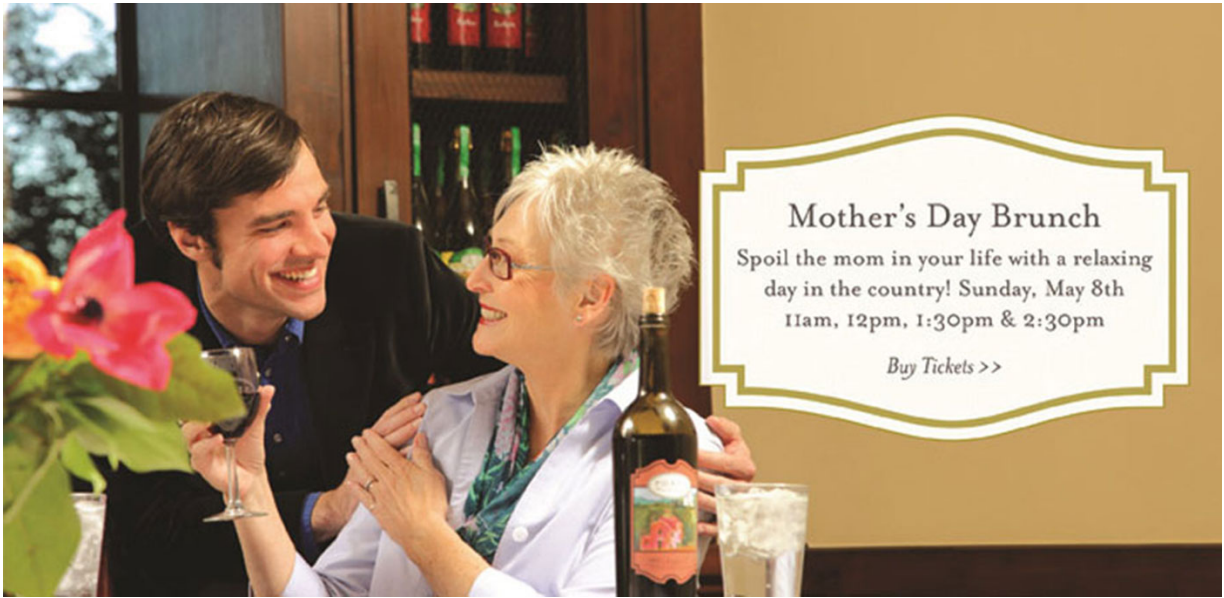

Tech Assist Lateral Slide

Adaptive Iterative Dose

TechAssist

LATERAL SLIDE

A woman with white hair, wearing a light blue long-sleeved shirt, is lying on her back on a white padded table. The table is being moved horizontally by a device, as indicated by the text "LATERAL SLIDE". A person in a purple shirt is visible on the left side of the frame, looking towards the woman. The background is a plain, light-colored wall.