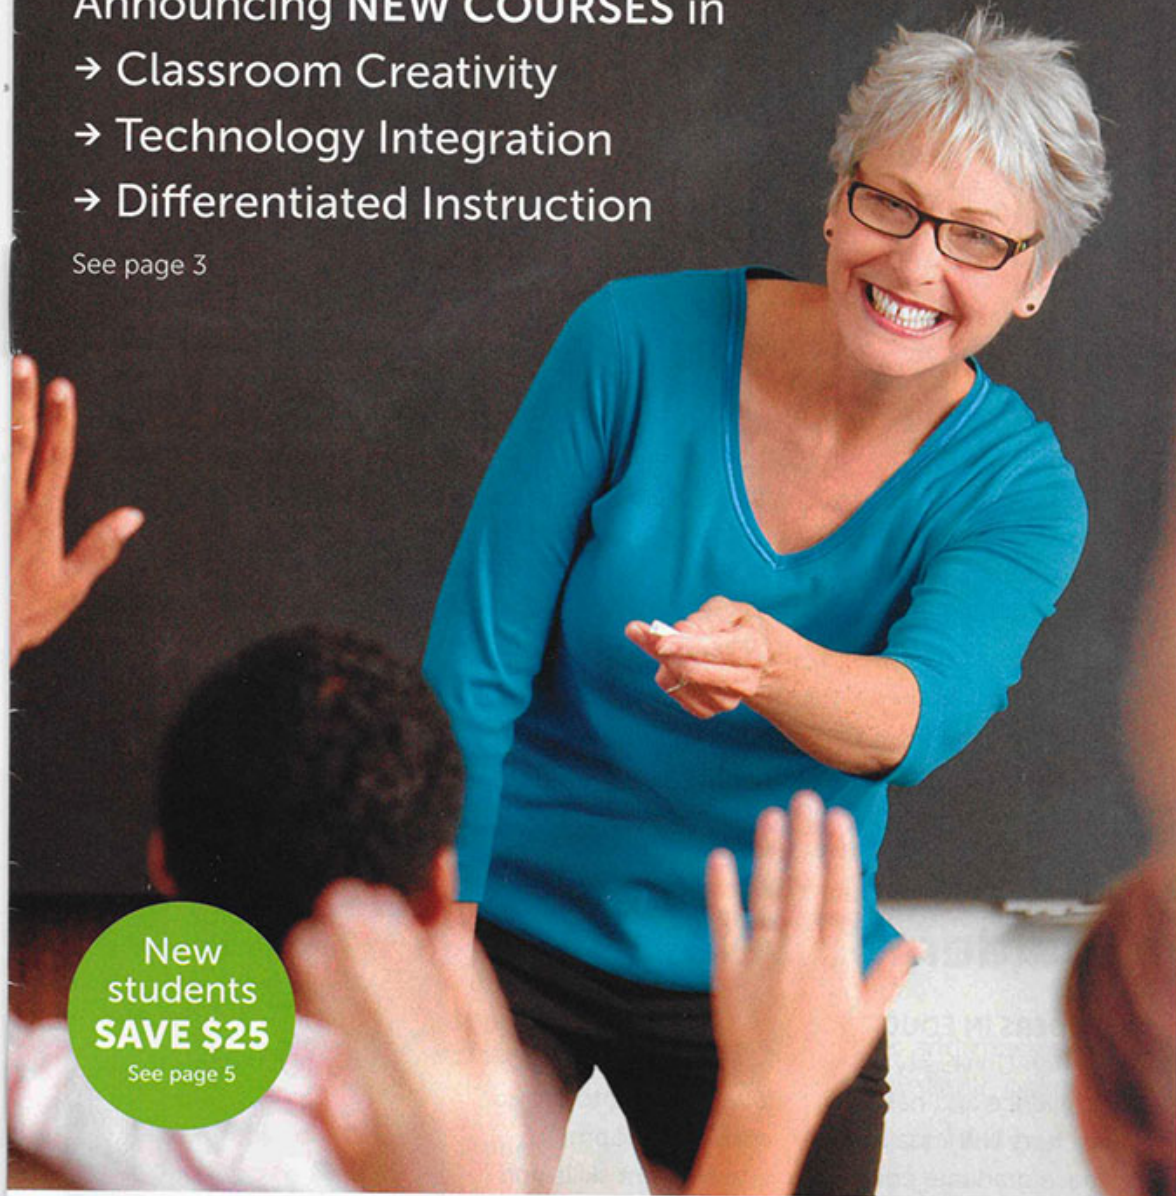

Graduate Courses

for K-12 Teachers

Announcing **NEW COURSES** in

- → Classroom Creativity
- → Technology Integration
- → Differentiated Instruction

See page 3

New
students
SAVE $25
See page 5