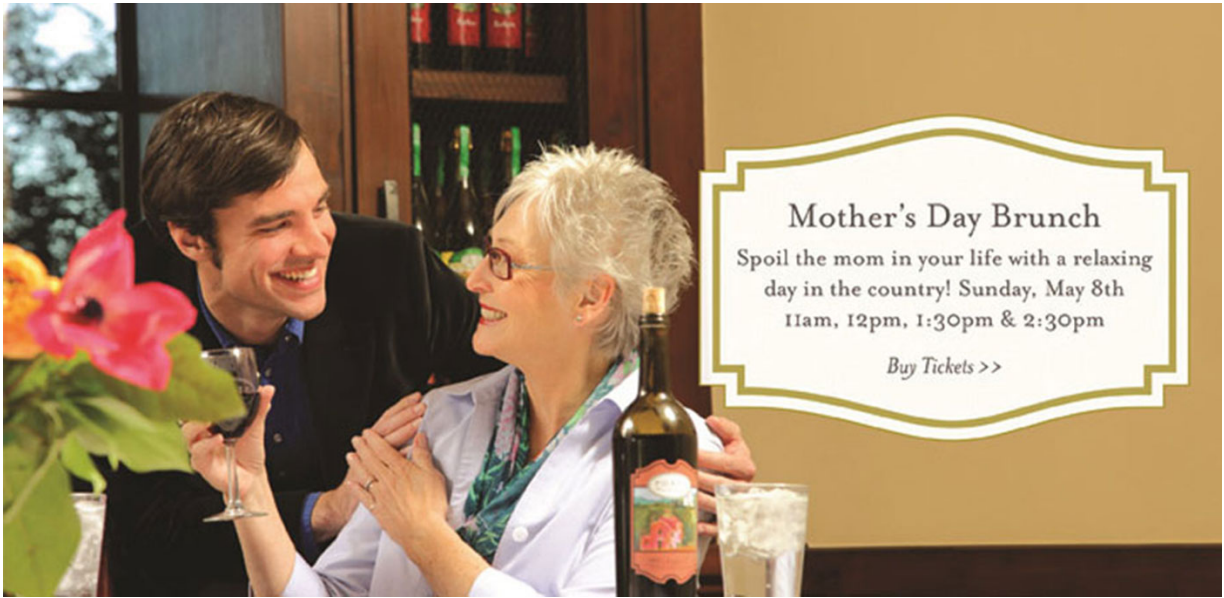

Mother's Day Brunch
Spoil the mom in your life with a relaxing
day in the country! Sunday, May 8th
11am, 12pm, 1:30pm & 2:30pm
Buy Tickets >>

Tech Assist Lateral Slide

Adaptive Iterative Dose

TechAssist

LATERAL SLIDE

A woman with white hair, wearing a light blue long-sleeved shirt, is lying on her back on a white padded table. The table is being moved horizontally by a device. A caregiver in a purple shirt is standing to the left, assisting with the process. The scene is set in a clinical or hospital environment.