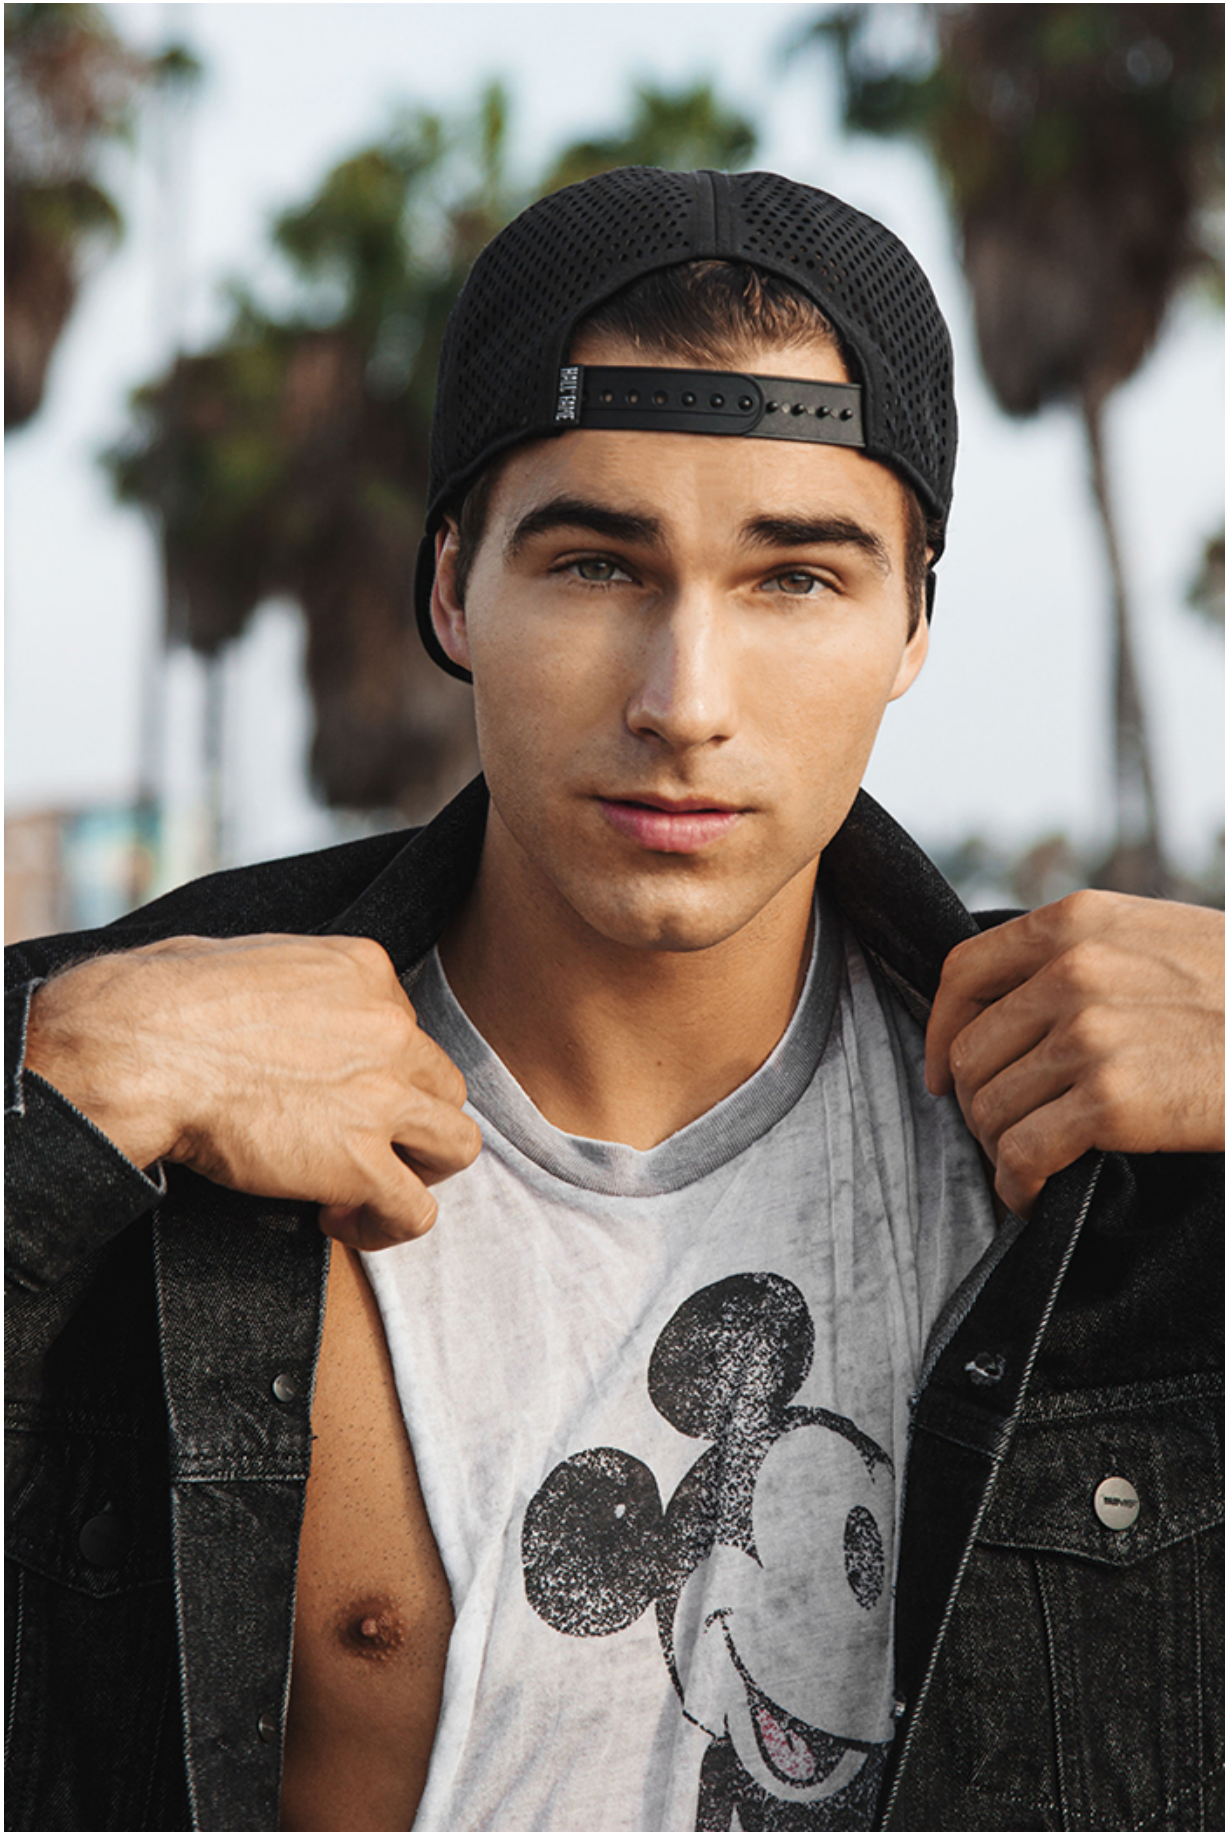

BRANDMODELS

NIC PALLADINO

HAIR: BROWN

EYES: GREEN

HEIGHT: 6' 2"

INSEAM: 33

WAIST: 32

SHIRT: L

SUIT: 40L

SHOE: 12

Private Resort

PHOTOGRAPHER LEIGH KEILY
STYLIST STEPHEN CONWAY

PERIODMAGZINE.COM

POLO SHIRT T-CRISTOPHER
SHORTS T-CRISTOPHER

PERIOD 46

JON ISSUE 17 GBP £8
NIC PALLADINO COVER

9 772053 967005 17

A full-page advertisement featuring a muscular man in a blue and white striped bikini posing on a beach. The background shows the ocean and a clear sky. The man is looking directly at the camera with his hand near his chin. Text is overlaid on the image.