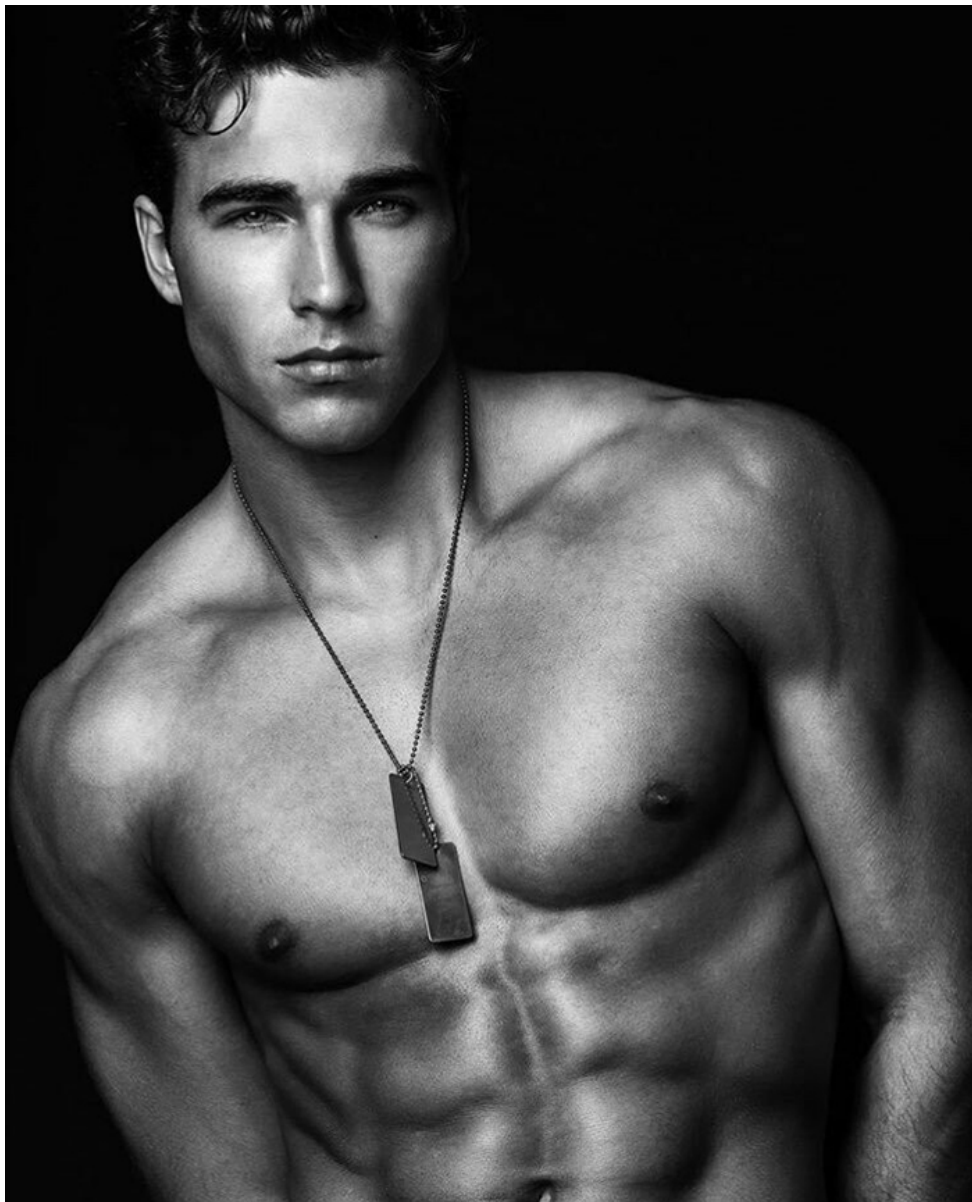

BRANDMODELS

NIC PALLADINO

HAIR: BROWN

EYES: GREEN

HEIGHT: 6' 2"

INSEAM: 33

WAIST: 32

SHIRT: L

SUIT: 40L

SHOE: 12

Private Resort

PHOTOGRAPHER LEIGH KEILY
STYLIST STEPHEN CONWAY

PERIODMAGZINE.COM

POLO SHIRT T-CRISTOPHER
SHORTS T-CRISTOPHER

PERIOD 46

JON ISSUE 17 GBP £8
NIC PALLADINO COVER

9 772053 967005 17

A full-page advertisement featuring a muscular man in a blue and white striped bikini posing on a beach. The background shows the ocean and a clear sky. The man is looking directly at the camera with his hand near his chin. Text is overlaid on the image.