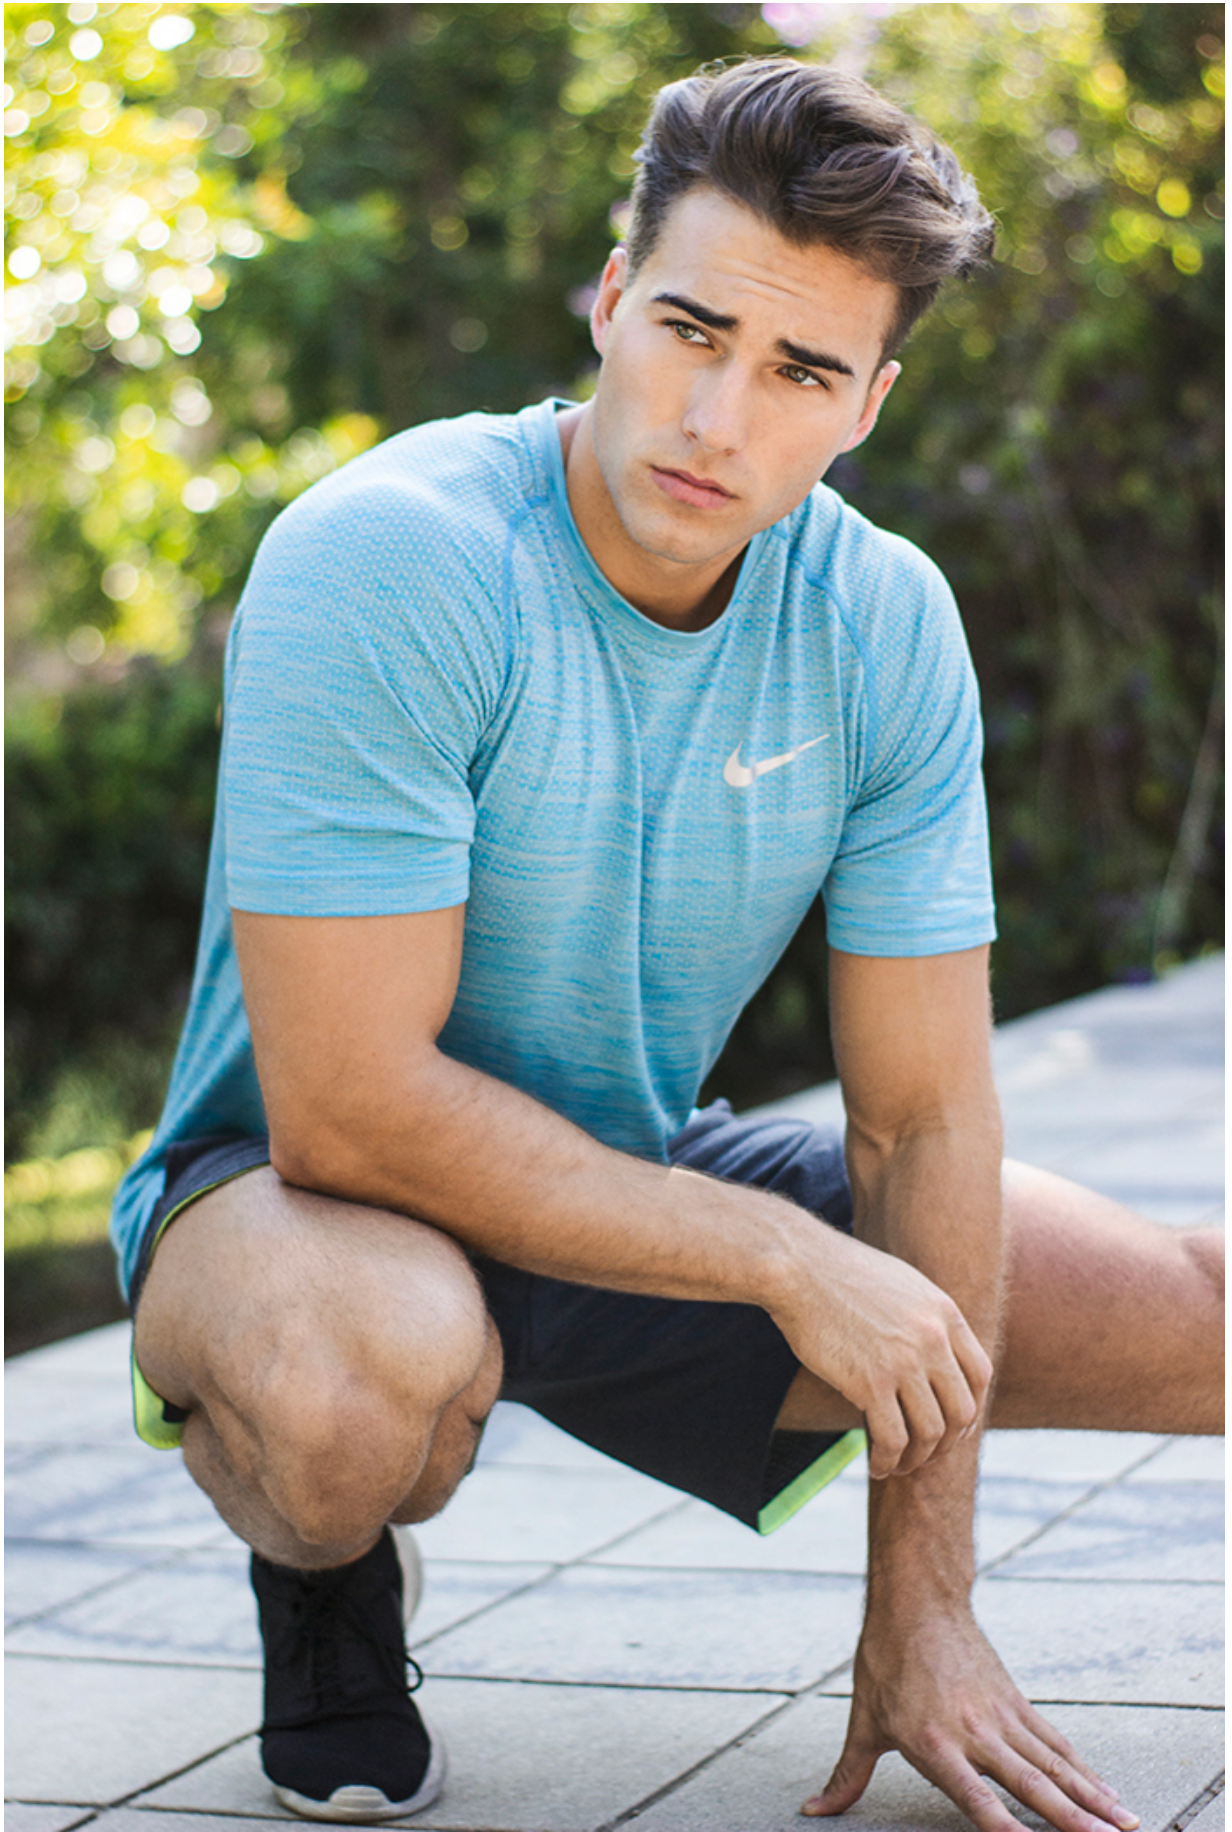

BRANDMODELS

NIC PALLADINO

HAIR: BROWN

EYES: GREEN

HEIGHT: 6' 2"

INSEAM: 33

WAIST: 32

SHIRT: L

SUIT: 40L

SHOE: 12

Private Resort

PHOTOGRAPHER LEIGH KEILY
STYLIST STEPHEN CONWAY

PERIODMAGZINE.COM

POLO SHIRT T-CRISTOPHER
SHORTS T-CRISTOPHER

PERIOD 46

JON ISSUE 17 GBP £8
NIC PALLADINO COVER

9 772053 967005 17

A full-page advertisement featuring a muscular man in a blue and white striped bikini posing on a beach. The background shows the ocean and a clear sky. The man is looking directly at the camera with his hand near his chin. Text is overlaid on the image.