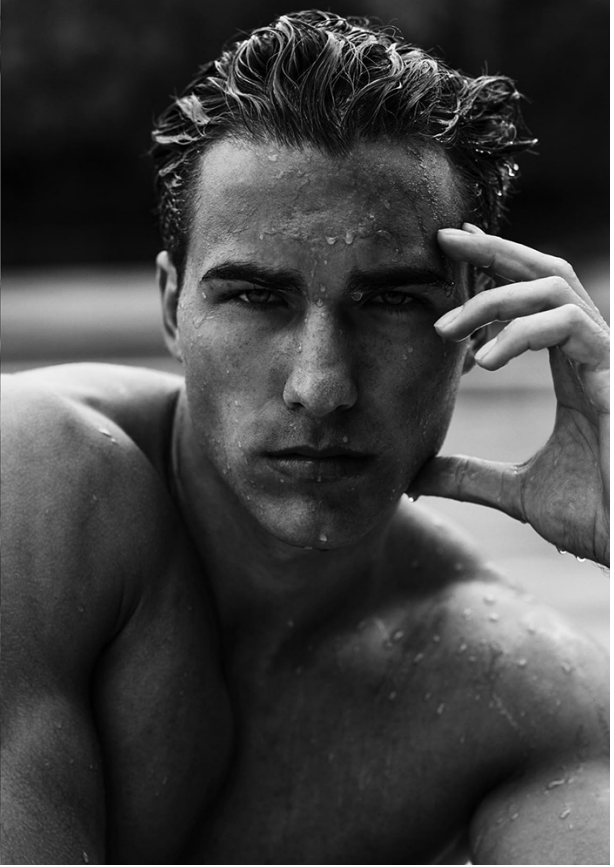

BRANDMODELS

NIC PALLADINO

HAIR: BROWN

EYES: GREEN

HEIGHT: 6' 2"

INSEAM: 33

WAIST: 32

SHIRT: L

SUIT: 40L

SHOE: 12

Private Resort

PHOTOGRAPHER LEIGH KEILY
STYLIST STEPHEN CONWAY

PERIODMAGZINE.COM

POLO SHIRT T-CRISTOPHER
SHORTS T-CRISTOPHER

PERIOD 46

JON ISSUE 17 GBP £8
NIC PALLADINO COVER

9 772053 967005 17

A full-page advertisement featuring a muscular man in a blue and white striped bikini posing on a beach. The background shows the ocean and a clear sky. The man is looking directly at the camera with his hand near his chin. Text is overlaid on the image.