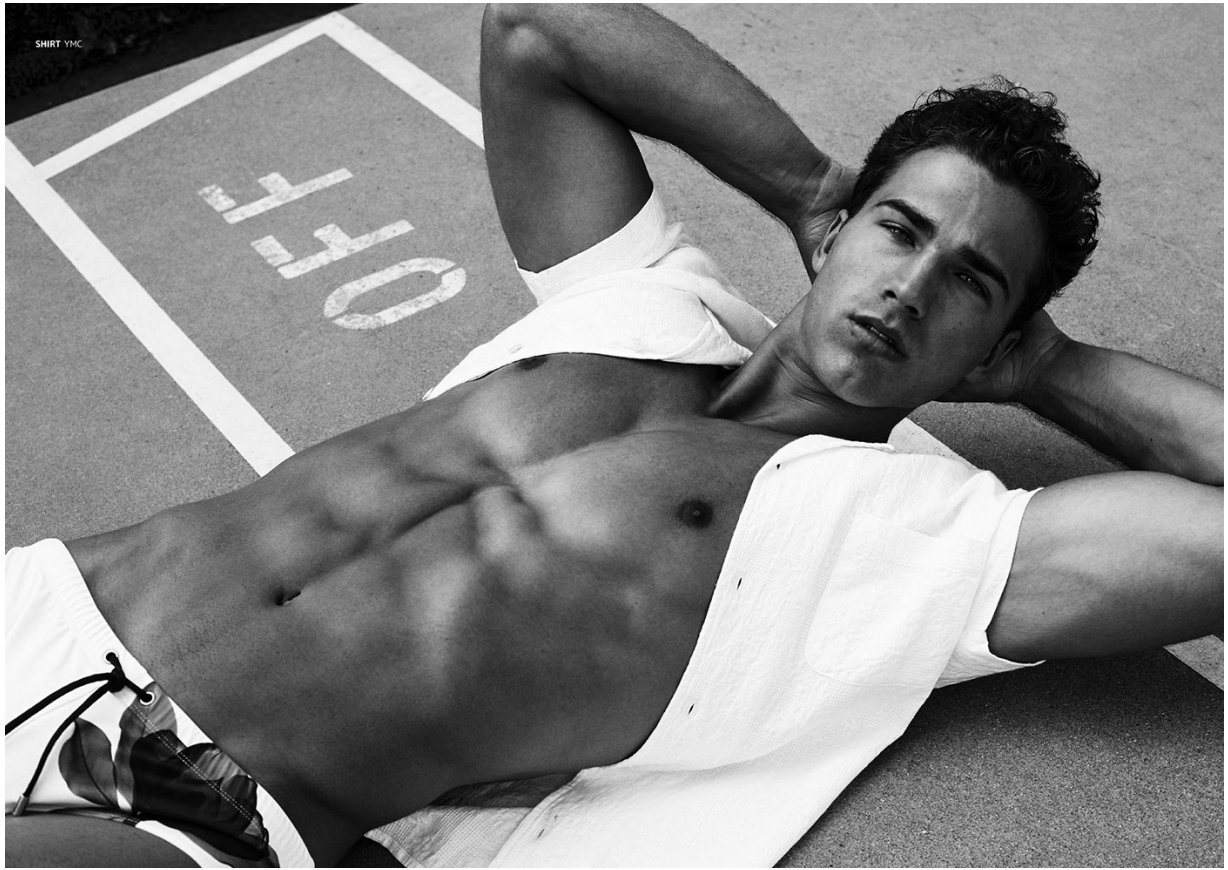

BRANDMODELS

NIC PALLADINO

HAIR: BROWN

EYES: GREEN

HEIGHT: 6' 2"

INSEAM: 33

WAIST: 32

SHIRT: L

9 772053 967005 17

A full-page advertisement featuring a muscular man in a blue and white striped bikini posing on a beach. The background shows the ocean and a clear sky. The man is looking directly at the camera with his hand near his chin. Text is overlaid on the image.