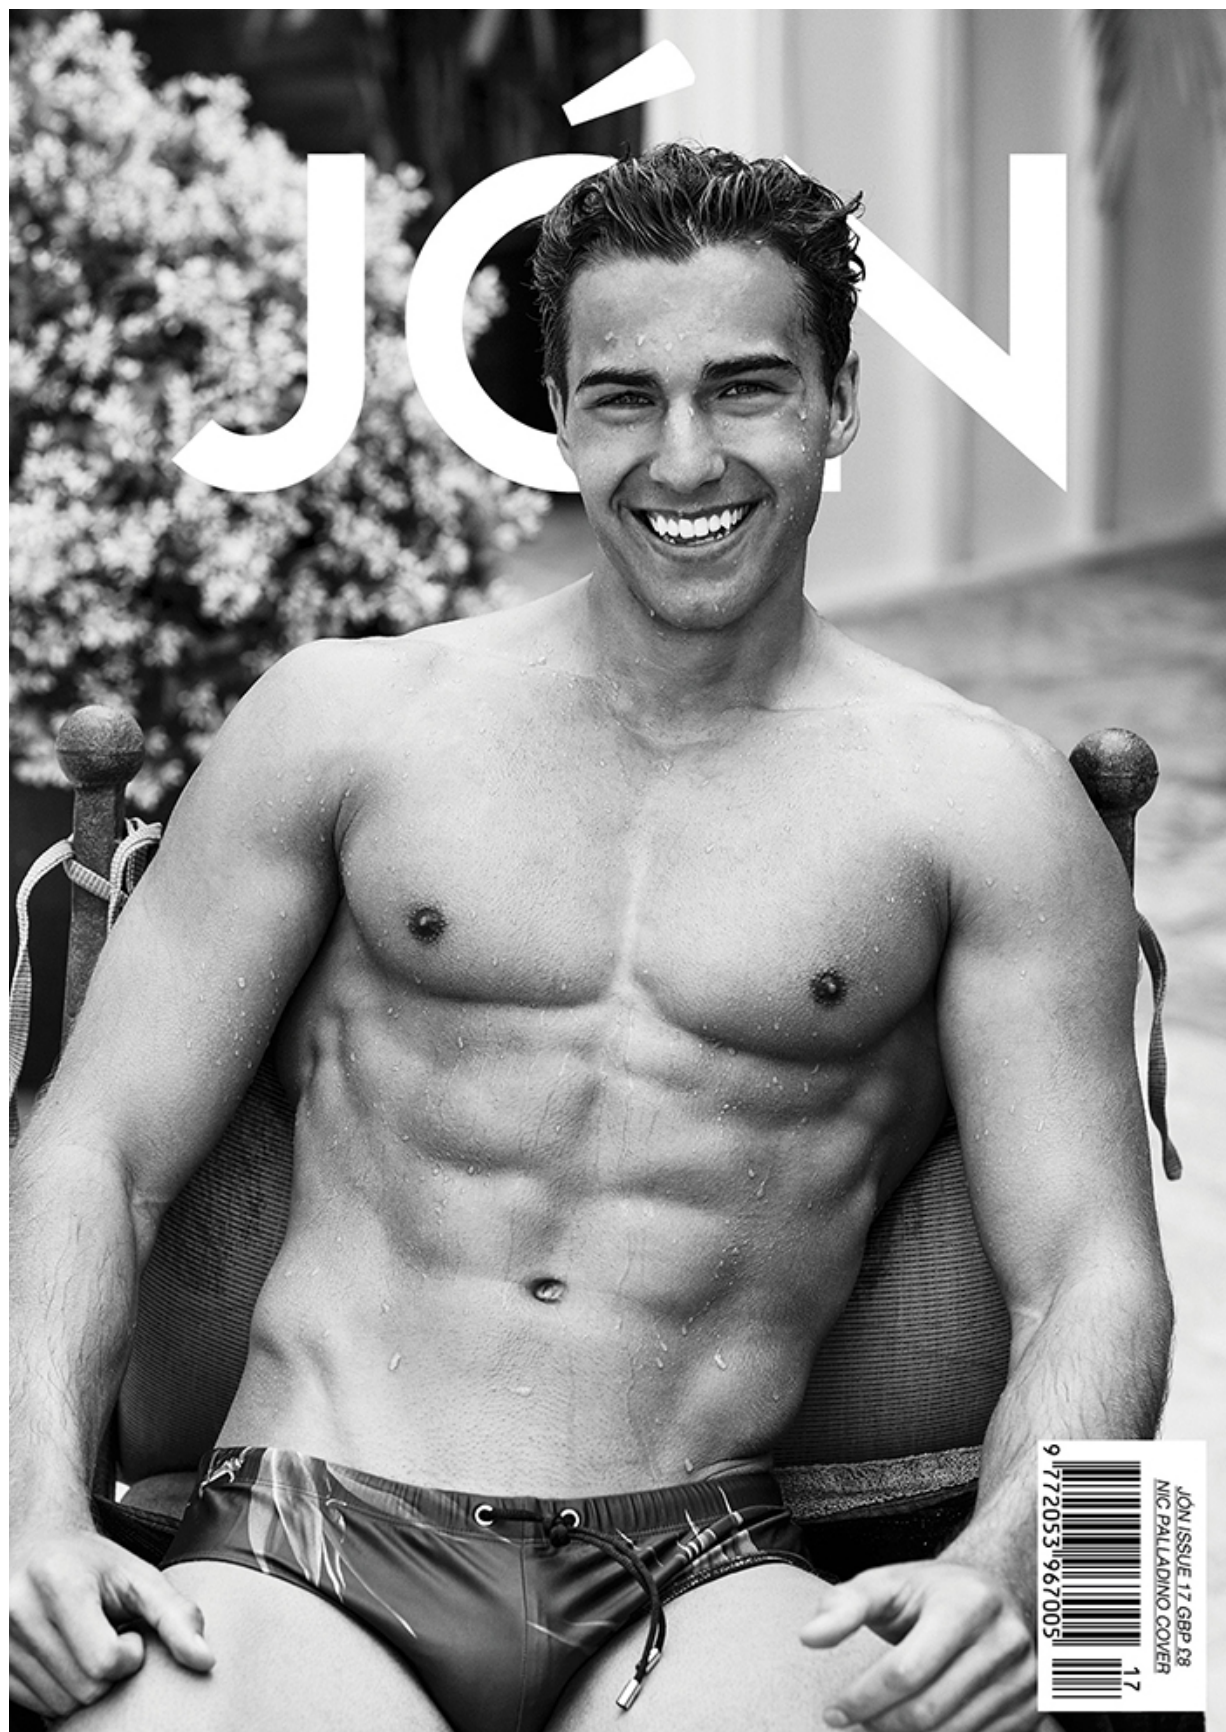

BRANDMODELS

NIC PALLADINO

HAIR: BROWN

EYES: GREEN

HEIGHT: 6' 2"

INSEAM: 33

WAIST: 32

SHIRT: L

SUIT: 40L

SHOE: 12

Private Resort

PHOTOGRAPHER LEIGH KEILY
STYLIST STEPHEN CONWAY

PERIODMAGZINE.COM

POLO SHIRT T-CRISTOPHER
SHORTS T-CRISTOPHER

PERIOD 46

JON ISSUE 17 GBP £8
NIC PALLADINO COVER

9 772053 967005 17

A full-page advertisement featuring a muscular man in a blue and white striped bikini posing on a beach. The background shows the ocean and a clear sky. The man is looking directly at the camera with his hand near his chin. Text is overlaid on the image.