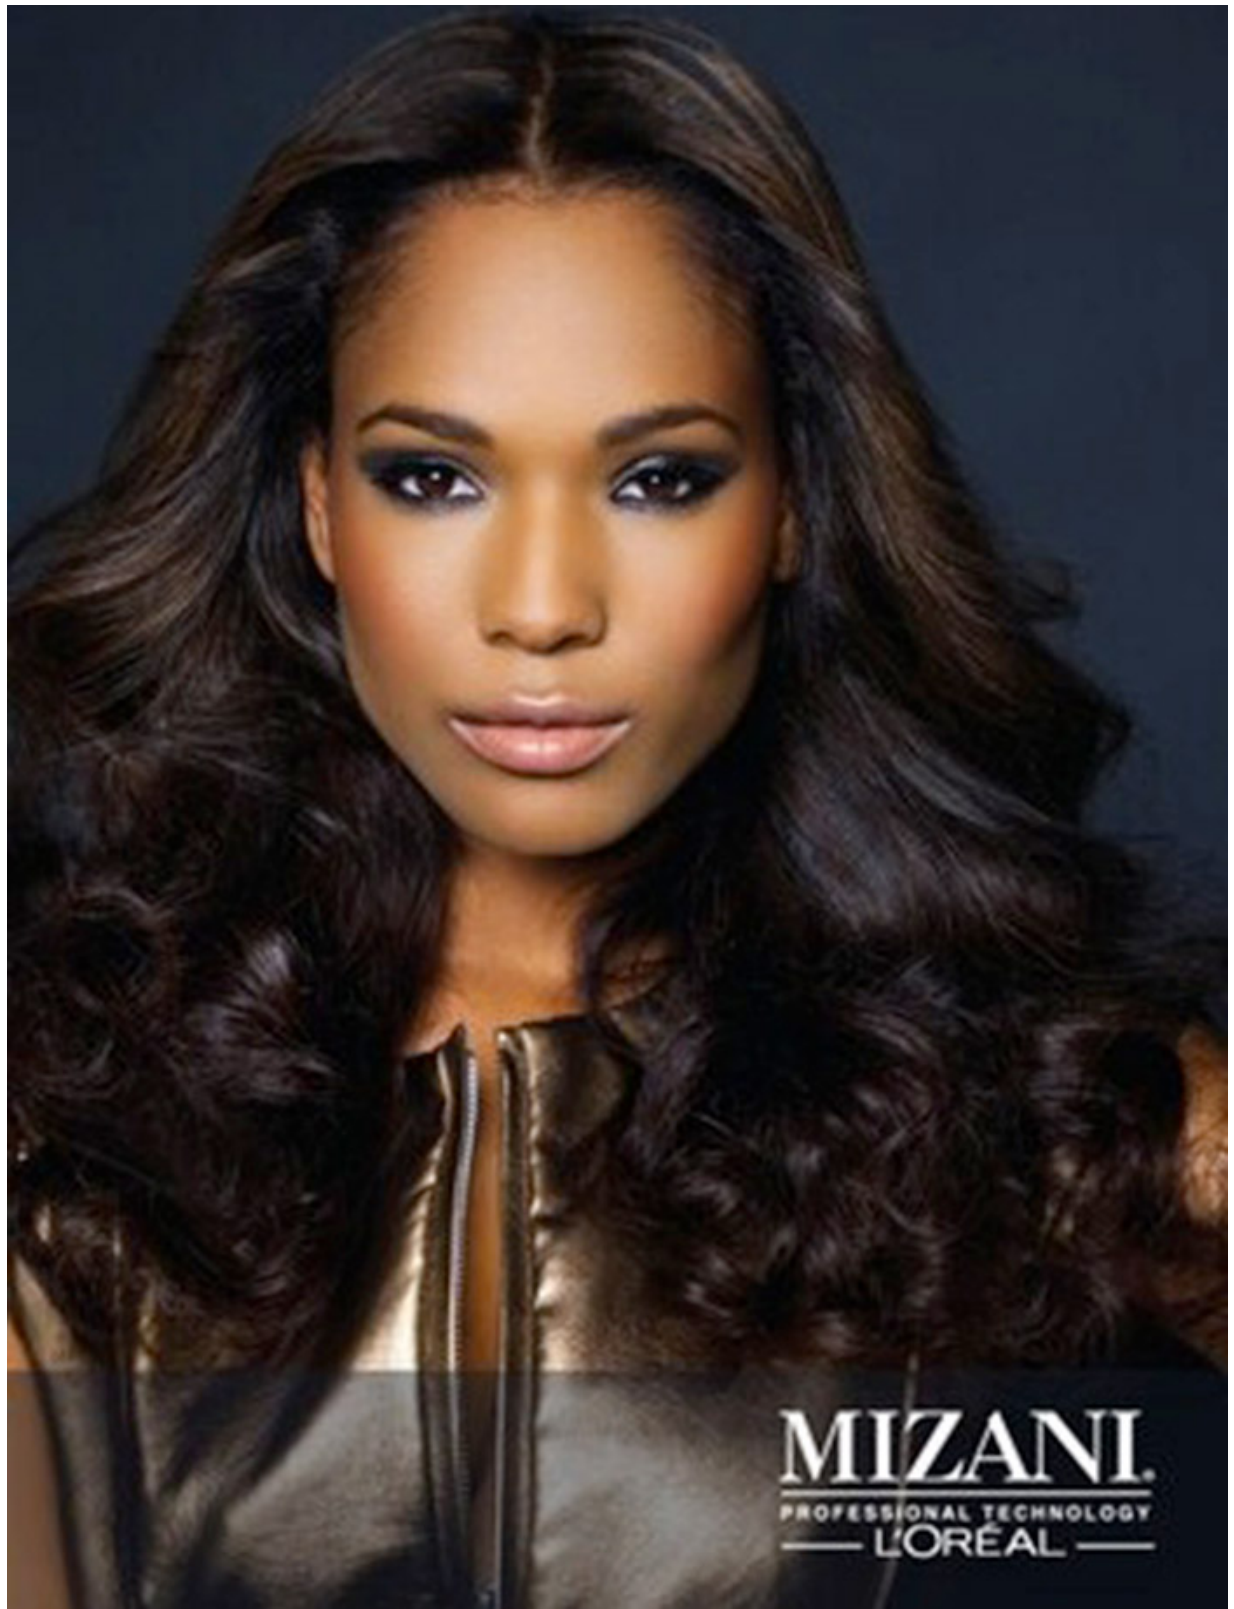

SHOE: 8.5

INDAH

**MIZANI**  
PROFESSIONAL TECHNOLOGY  
— L'ORÉAL —

**Seagram's GIN.**

Seagram's GIN.