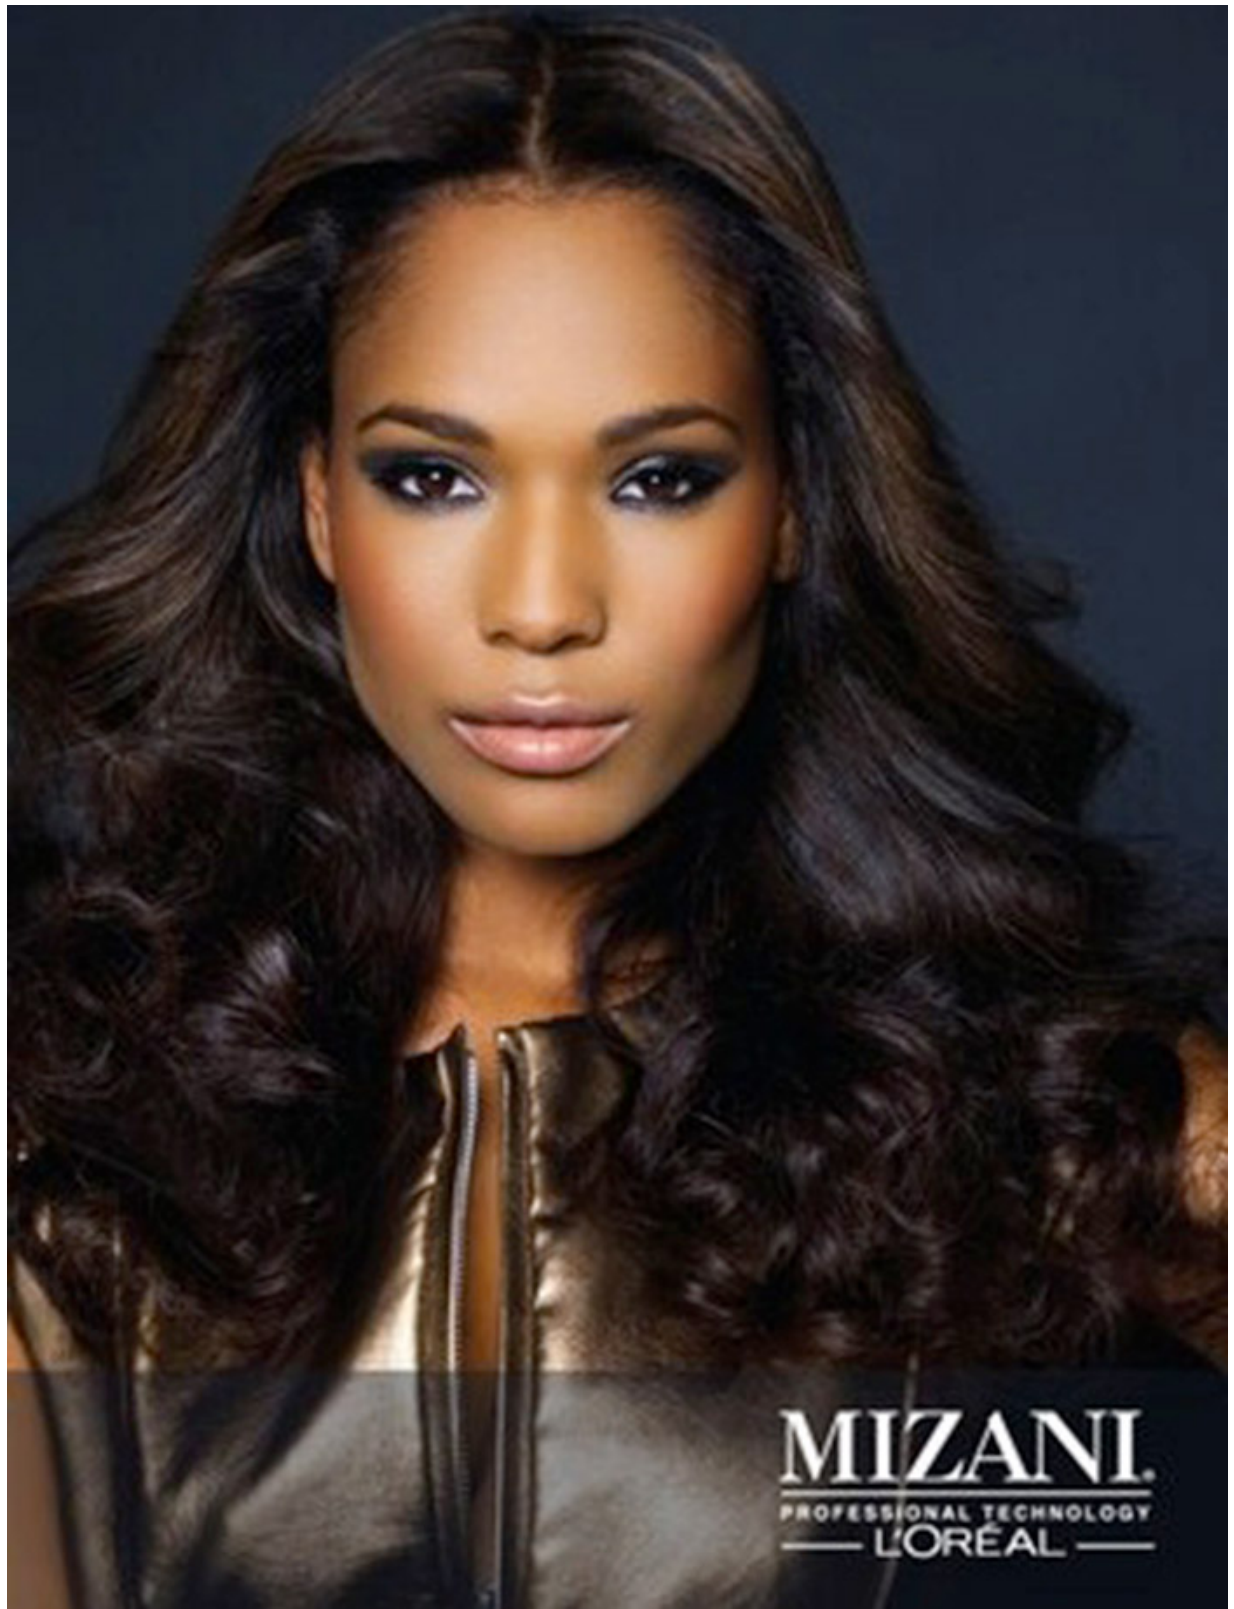

SHOE: 8.5

**MIZANI**  
PROFESSIONAL TECHNOLOGY  
— L'OREAL —

INDAH

**MIZANI**  
PROFESSIONAL TECHNOLOGY  
— L'ORÉAL —

**Seagram's GIN.**

Seagram's GIN.